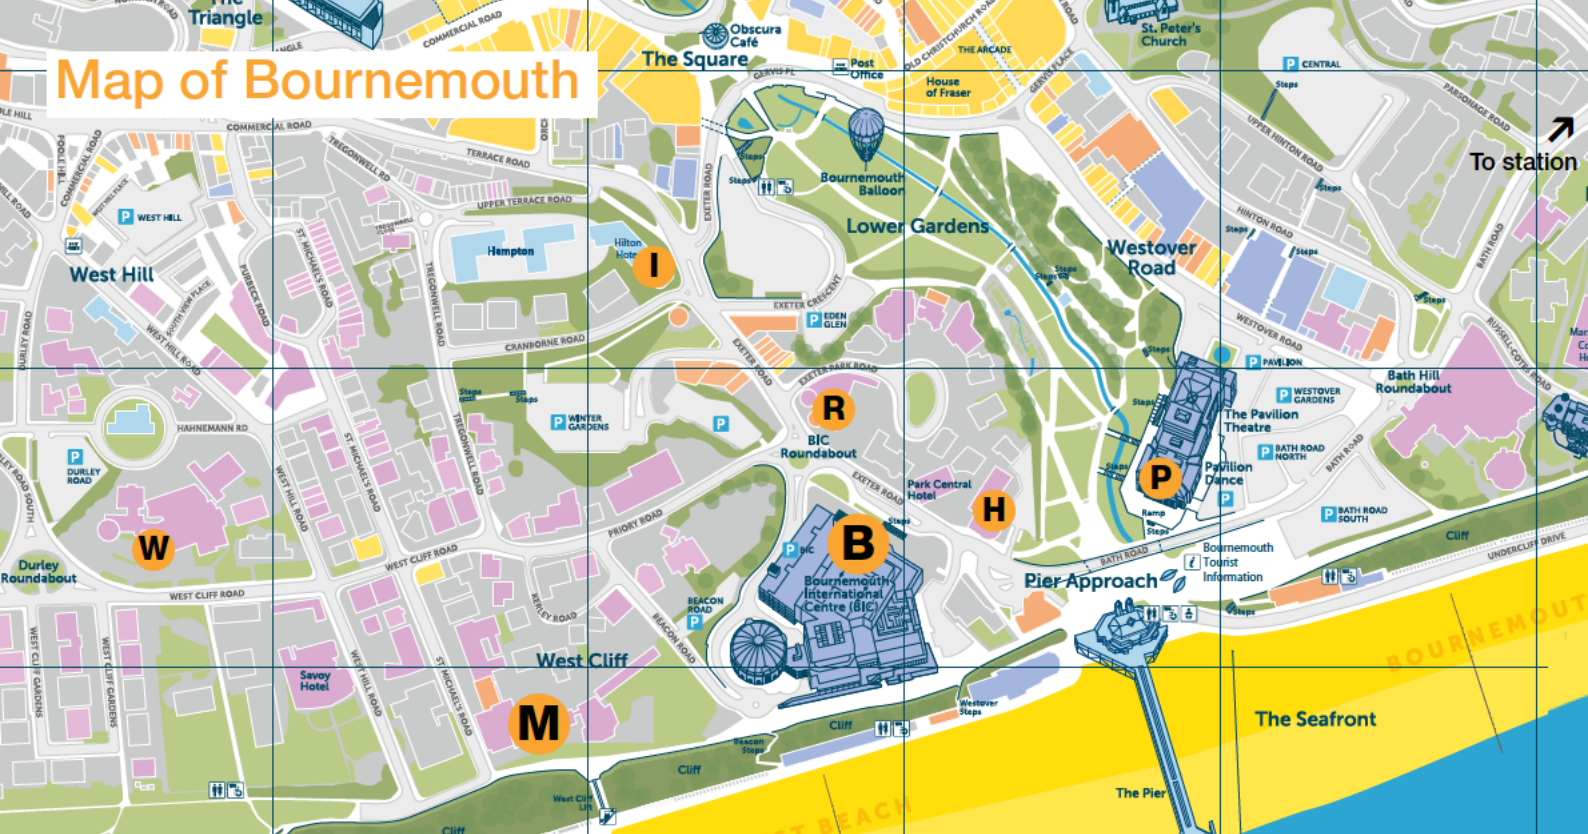

Map of Bournemouth

Key

- B** BIC
- M** Highcliff Marriott
- H** Hermitage Hotel
- I** Hilton Bournemouth
- P** Pavilion Dance South West
- R** Royal Exeter Hotel
- W** Wessex Hotel

5 minute walk