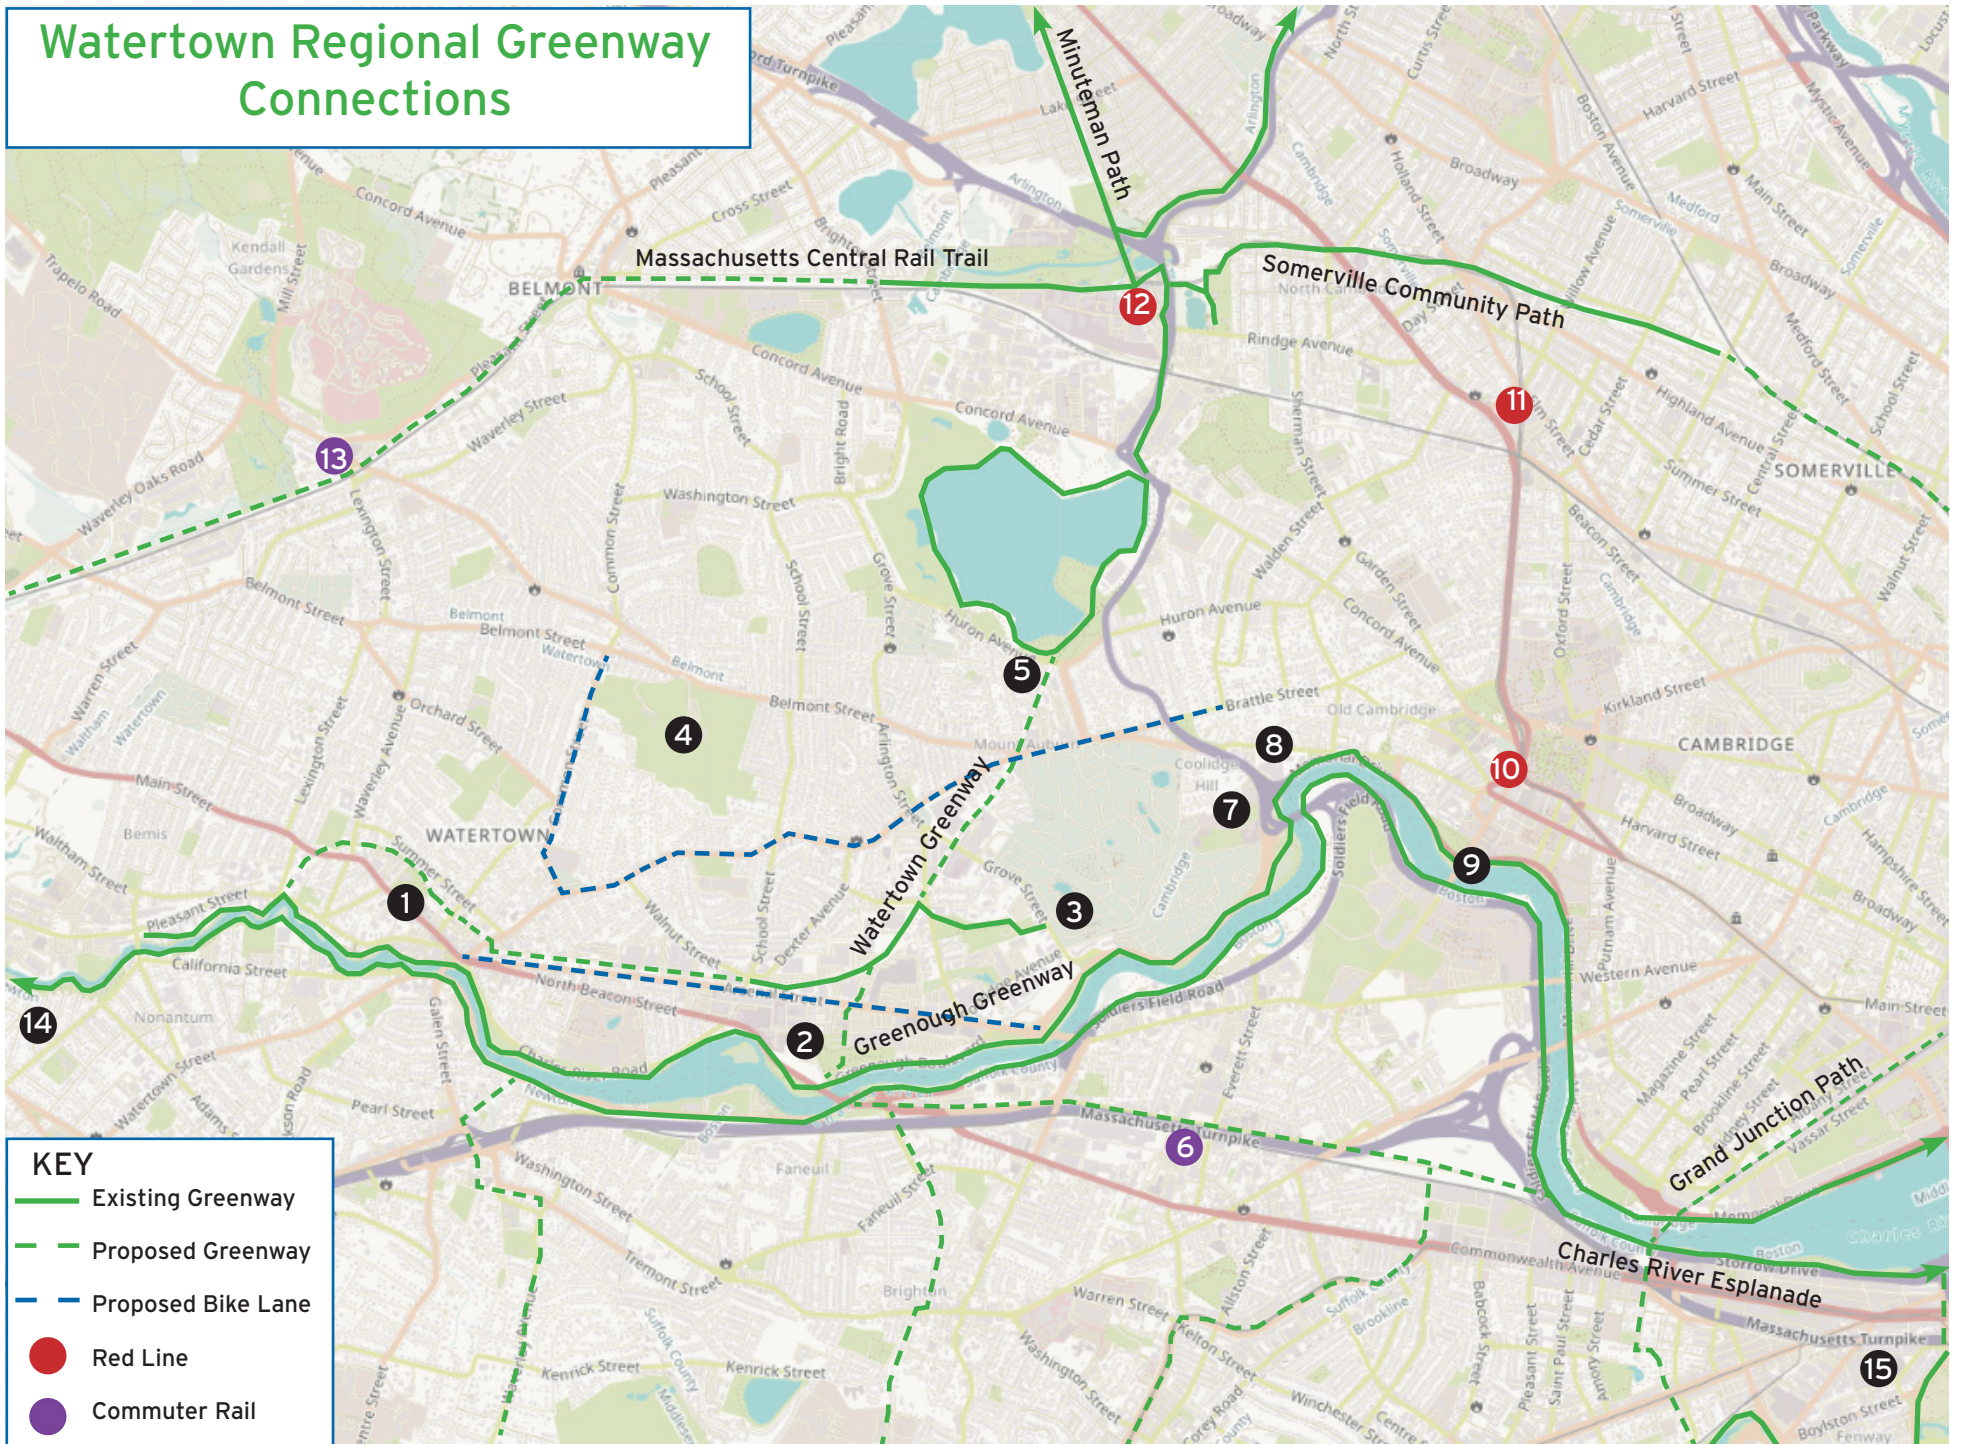

Watertown Regional Greenway Connections

KEY

- Existing Greenway
- - - Proposed Greenway
- - - Proposed Bike Lane
- Red Line
- Commuter Rail

Start:	Distance	Bike Time
1. Watertown Free Public Library		
2. Commander's Mansion	1.5 miles	8 min.
3. Mt. Auburn Cemetary	2.3 miles	14 min.
4. Oakley Country Club	2.1 miles	15 min.
5. Fresh Pond	3 miles	20 min.
6. Boston Landing	3 miles	20 min.
7. Buckingham Browne & Nichols	3.6 miles	21 min.
8. Mt. Auburn Hospital	3.8 miles	23 min.
9. Harvard Boathouse	4.5 miles	26 min.
10. Harvard University	4.9 miles	28 min.
11. Porter Square	5.9 miles	35 min.
12. Alewife Station	4.5 miles	28 min.
13. Waverly Commuter Station	1.8 miles	12 min.
14. Charles River Paths West	1.8 miles	13 min.
15. Fenway Park	7.4 miles	42 min.