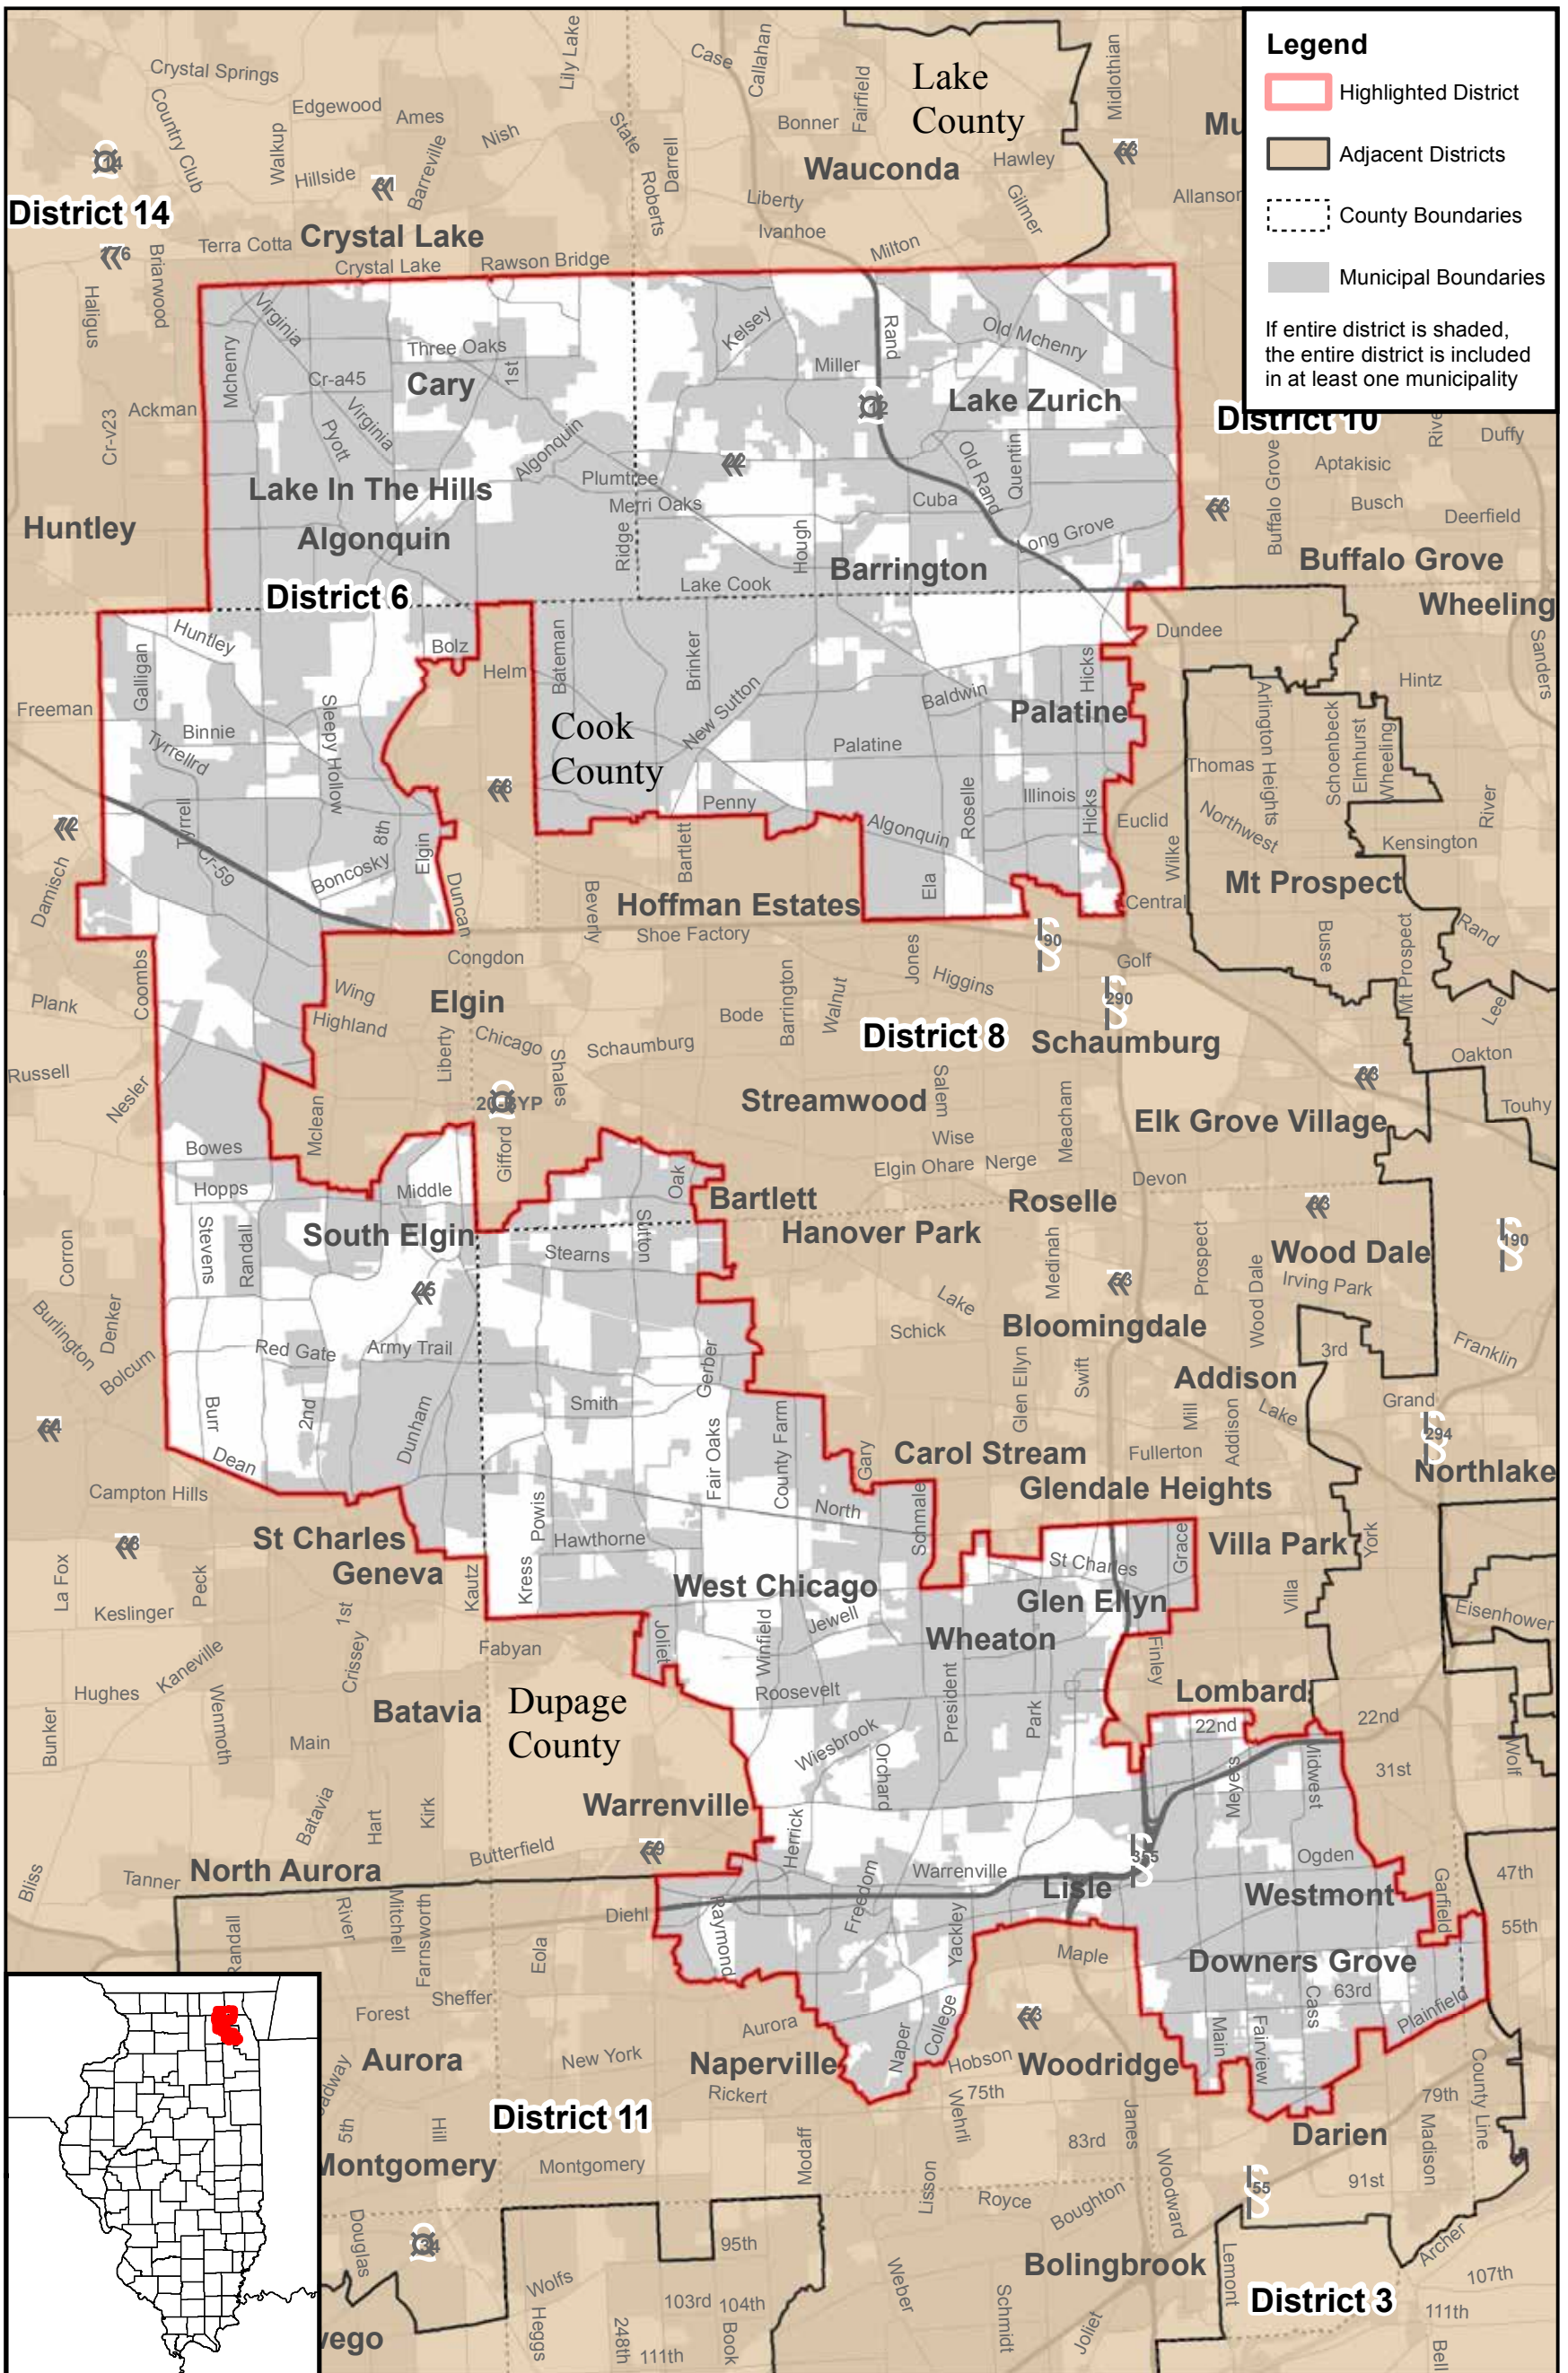

# Illinois Congressional District 6

**Legend**

- Highlighted District
- Adjacent Districts
- County Boundaries
- Municipal Boundaries

If entire district is shaded, the entire district is included in at least one municipality

1 0 1 Miles  
  
 1 in = 3.2 miles