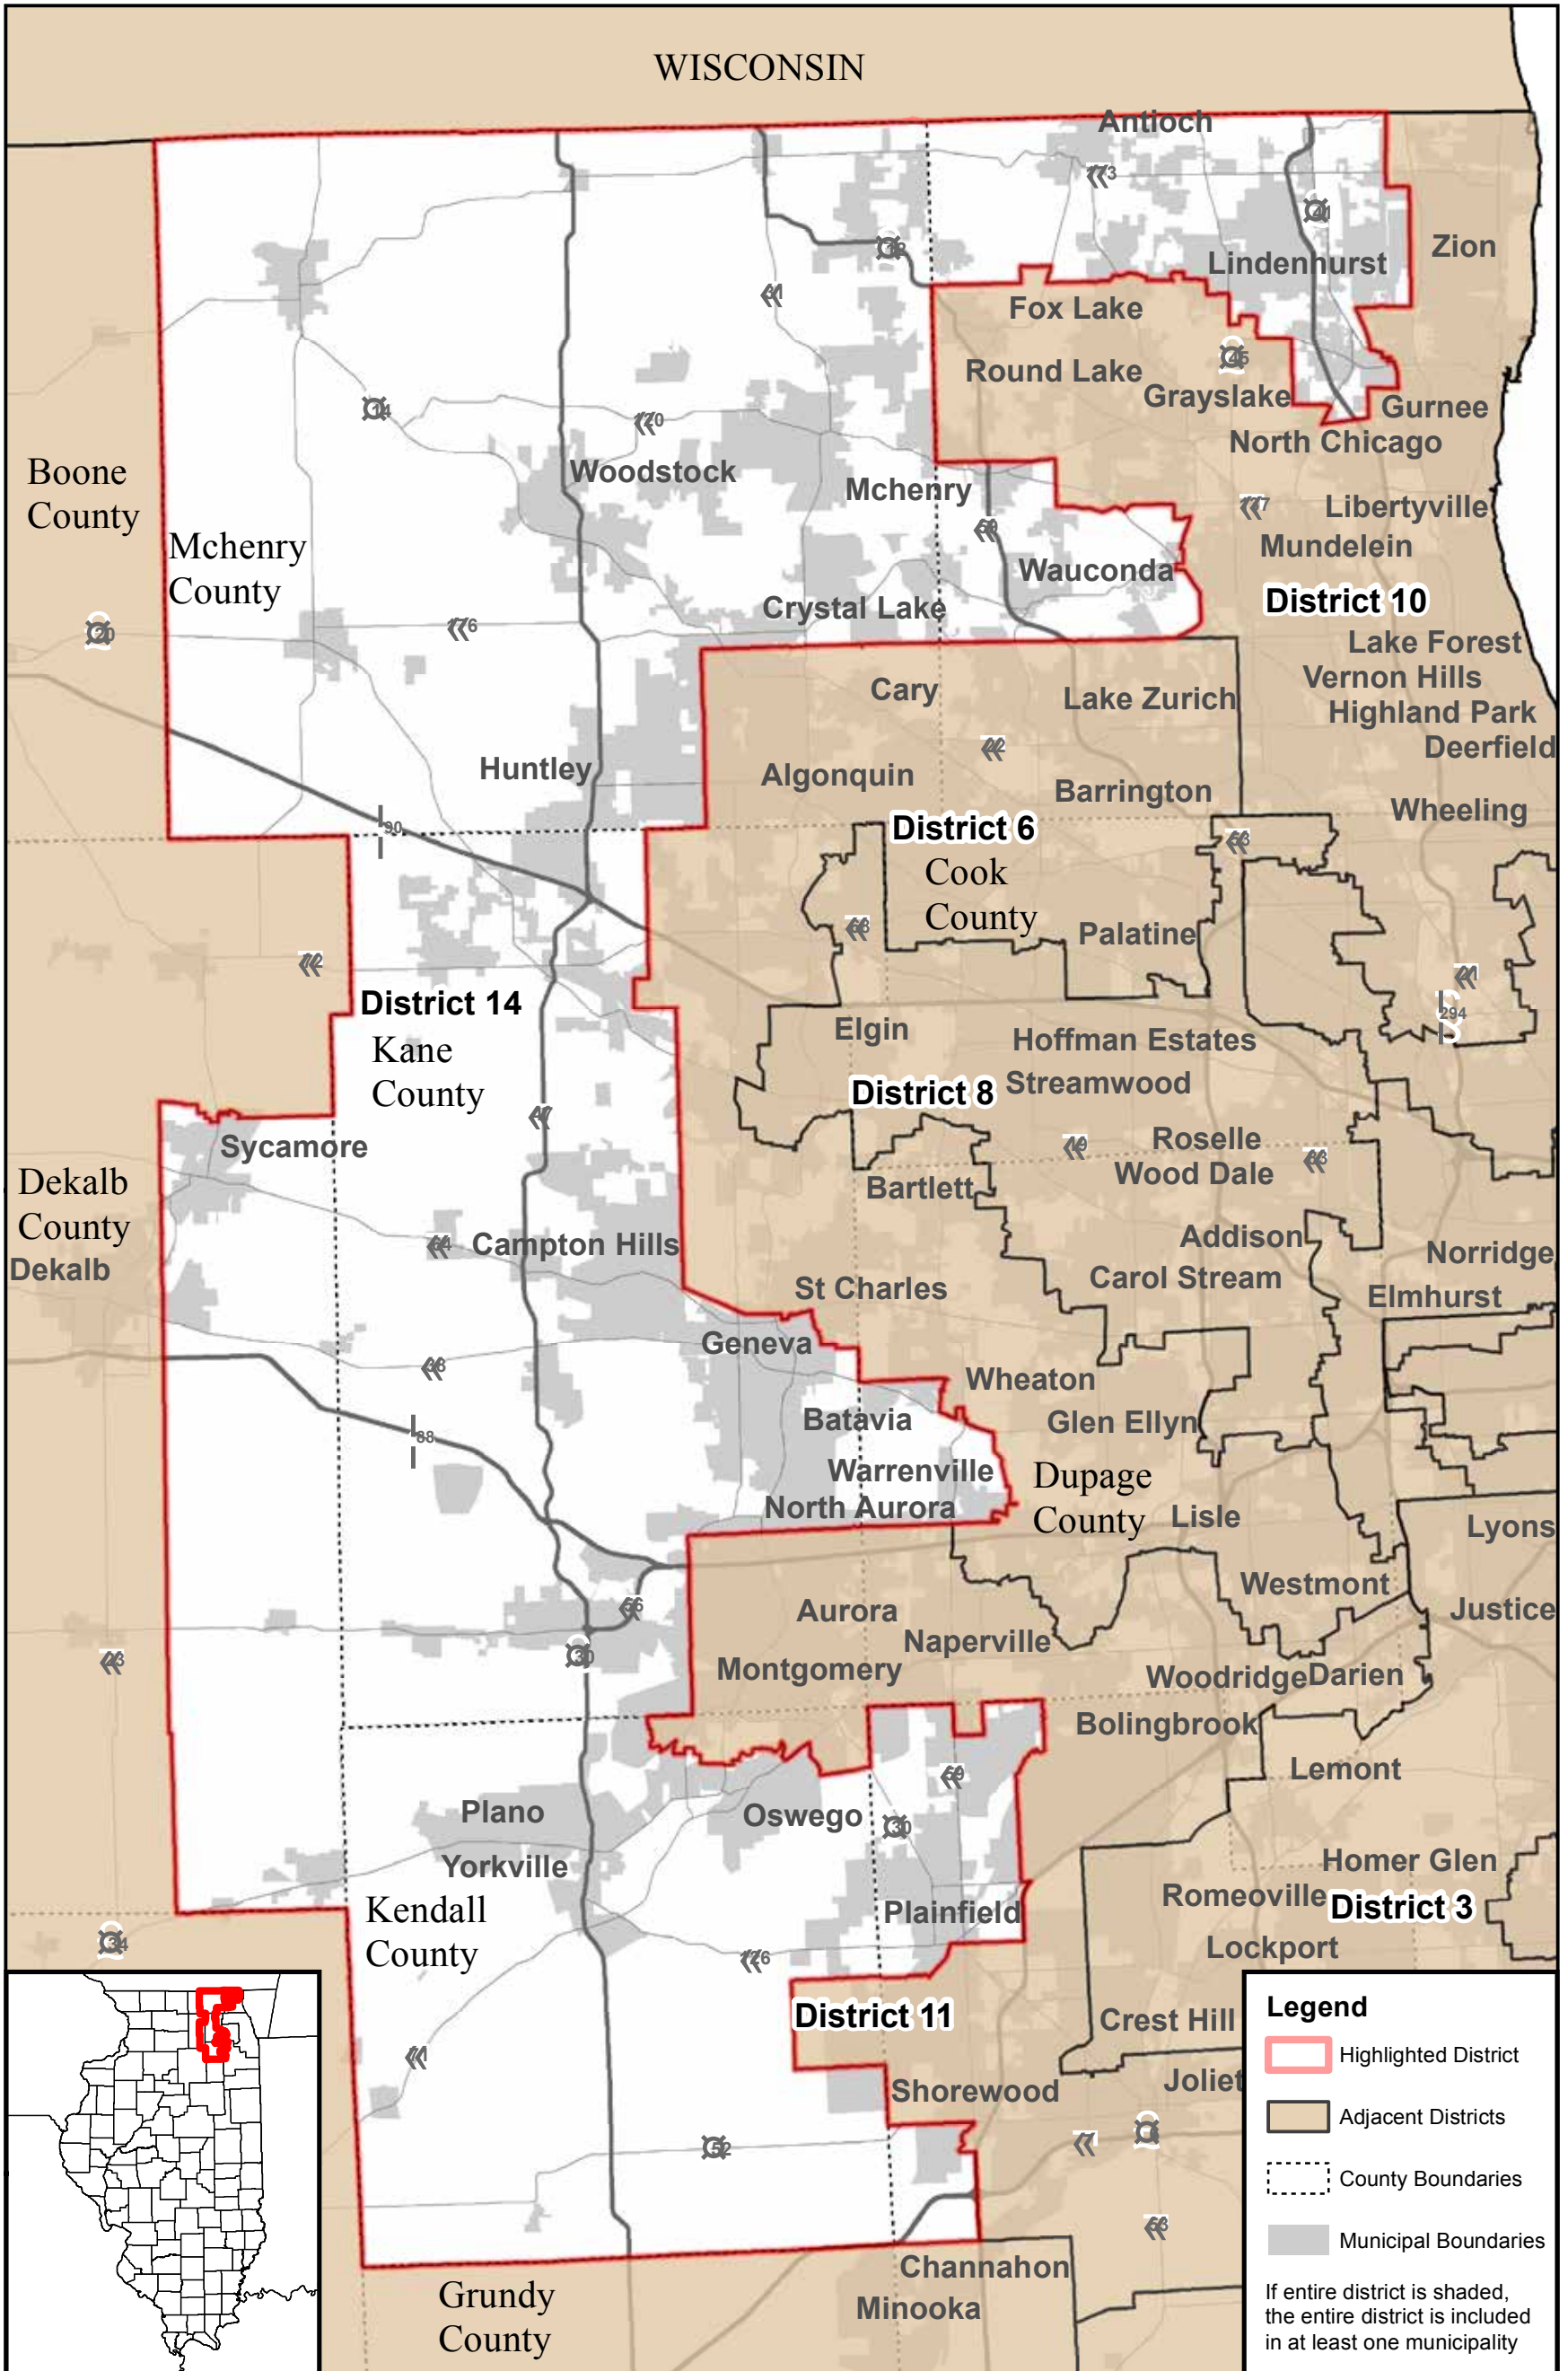

Illinois Congressional District 14

2.5 0 2.5 Miles

1 in = 5.8 miles