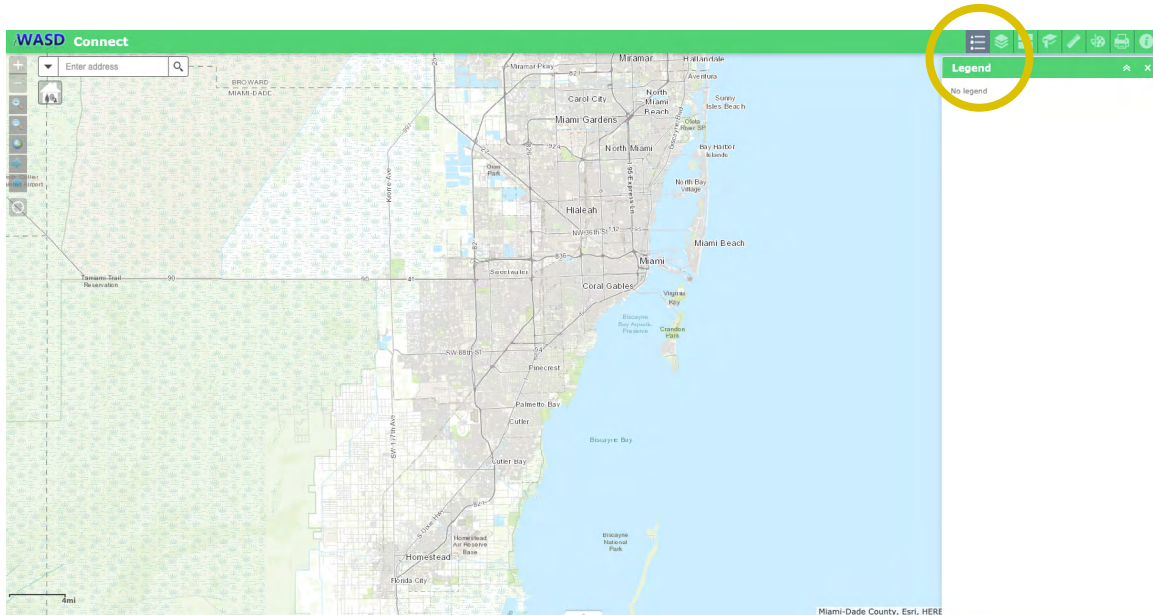

# WASD Connect Map

1. Click the link to view the map
2. Agree to the terms and conditions
3. Click the legend button on the upper right corner (shown below) to turn on the legend

4. Begin to zoom into your address
5. The legend will begin to populate
6. Compare the symbols on your lot to the legend on the right side