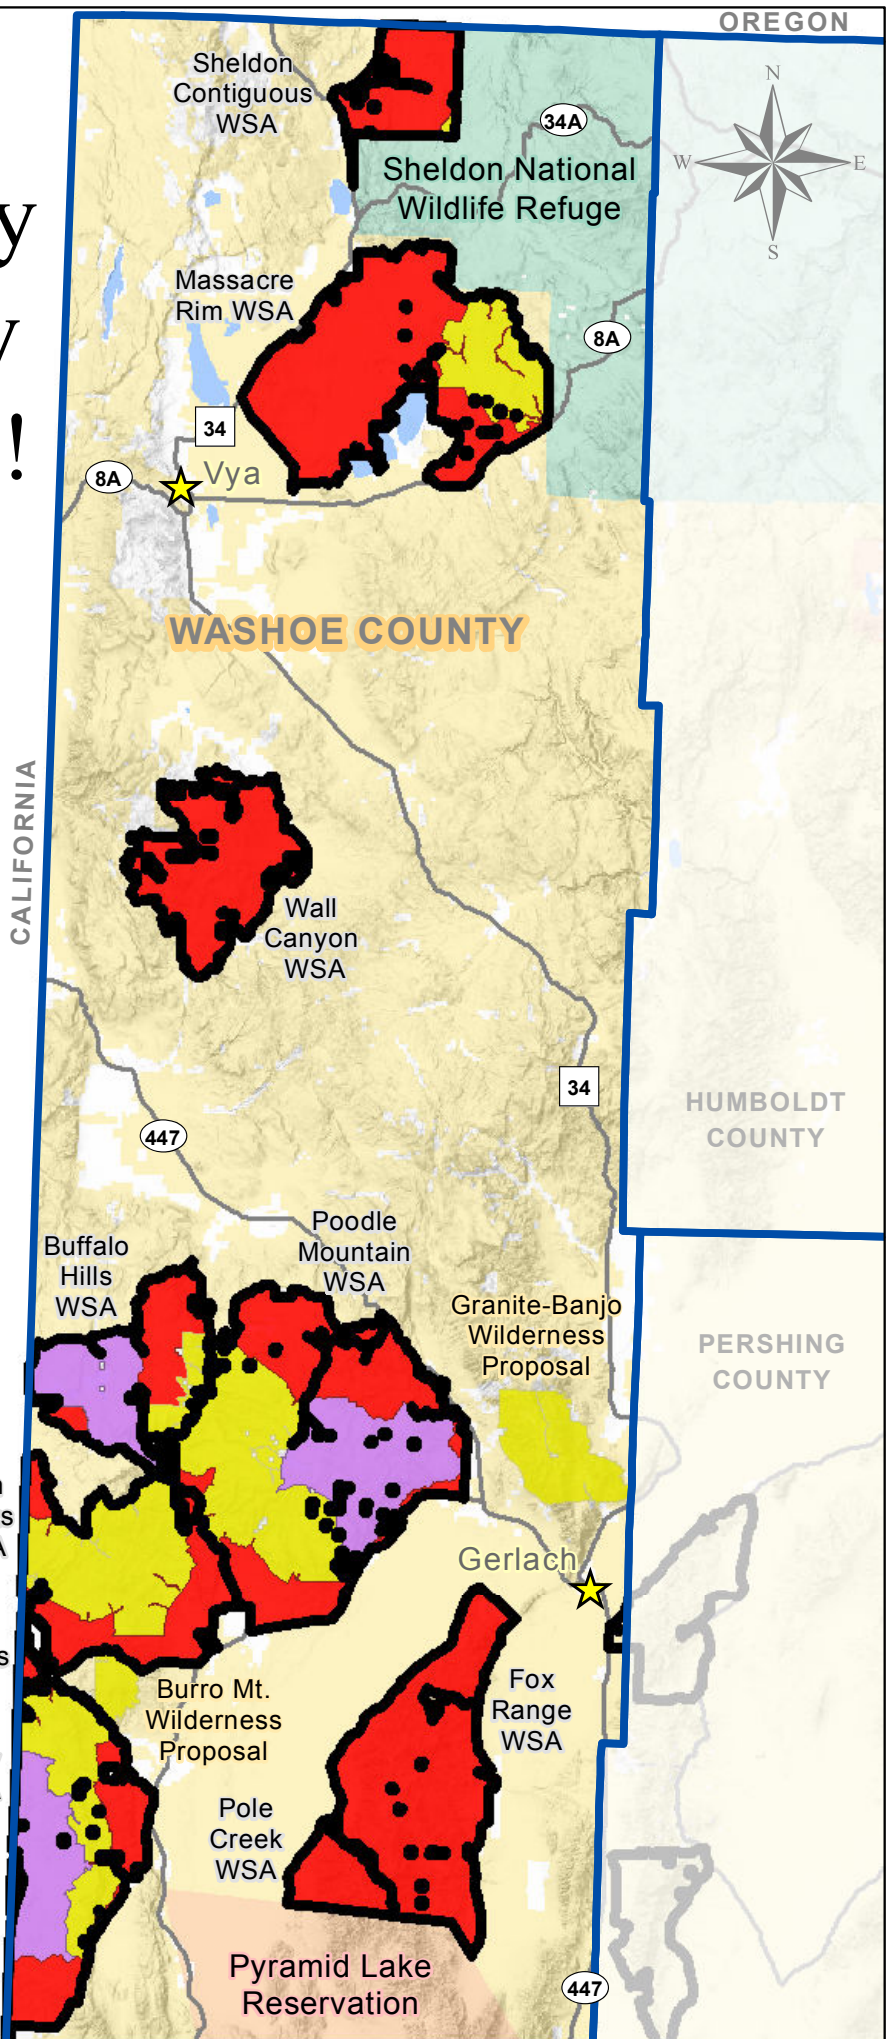

# Wild Washoe Under Attack by Washoe County Commissioners!

## Washoe County's Wilderness Release

## Washoe County's Wilderness Proposals (4/3/18)

WSAs	WSA Acres	County Proposed Wilderness (ac)	County Proposed Release of WSA (ac)	County Proposed NCA (ac)	FNW Compromised Wilderness Proposals (ac)
Sheldon Contiguous	23,628	730	22,898	0	20,936
Massacre Rim	100,650	21,774	78,876	0	79,389
Wall Canyon	46,317	0	46,317	0	45,366
Buffalo Hills	47,786	6,910	17,981	22,895	36,402
Poodle Mountain	144,061	49,932	56,902	37,227	115,572
Twin Peaks	70,530	40,989	29,541	0	44,892
Dry Valley Rim	77,038	27,181	26,650	23,207	26,309
Five Springs	1,531	0	1,531	0	1,531
Skedaddle	168	0	168	0	0
Fox Range	75,678	0	75,678	0	69,134
Pole Creek	13,034	0	13,034	0	Included in Fox Range proposal
<b>subtotal</b>	600,421	<b>147,516</b>	<b>369,576</b>	83,329	439,531
Additional Areas	Acres	County Proposed Wilderness (ac)	County Proposed Release of WSA (ac)	County Proposed NCA (ac)	FNW Compromised Wilderness Proposals (ac)
Burro Mountain	N/A	5,162	N/A	0	4,752
Granite-Banjo	N/A	21,848	N/A	0	37,387
<b>subtotal</b>	N/A	27,010	N/A	0	42,139
<b>GRAND TOTAL</b>	<b>600,421</b>	<b>174,526</b>	<b>369,576</b>	<b>83,329</b>	<b>481,670</b>

Make your voice heard by Washoe County, follow the links to take their survey: <https://www.nevadawilderness.org/campaigns>