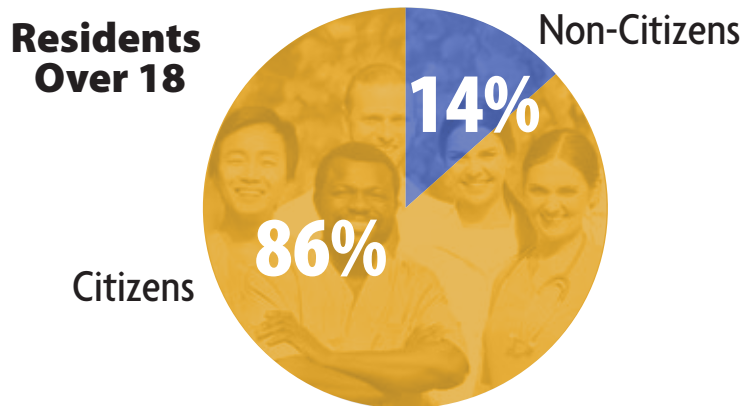

Of all housing units are occupied

15.1%

Unemployment rate

13.5%

Of people have less than a high school education

\$23,040

Per Capita Income

\$41,819

Median Household Income

Children Under 5 Living In Hard-to-count Areas

■ Hard-to-Count

Occupied Housing Units

■ Owner

■ Renter

Households Without Broadband Internet Access

■ With Access

Race

- 86% Black
- 9% Hispanic or Latino
- 3% White
- 1% Asian
- 1% Two or more races

Immigrants

Income Distribution

Families Receiving SNAP Benefits

Families Below the Poverty Line