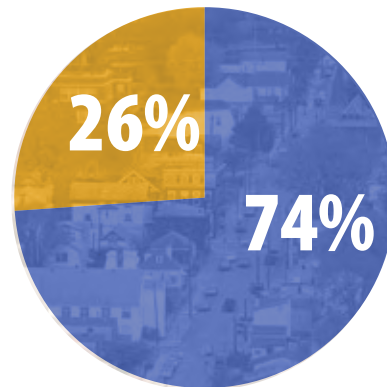

East Orange

Population: **65,151**

2010 Census Response Rate: **56%**

NEW JERSEY COUNTS
IN 2020

KEY FACTS

36.9

Median Age

84%

Of all housing units are occupied

15.1%

Unemployment rate

13.5%

Of people have less than a high school education

\$23,040

Per Capita Income

\$41,819

Median Household Income

Children Under 5 Living In Hard-to-count Areas

■ Hard-to-Count

Occupied Housing Units

■ Owner

■ Renter

Households Without Broadband Internet Access

■ With Access