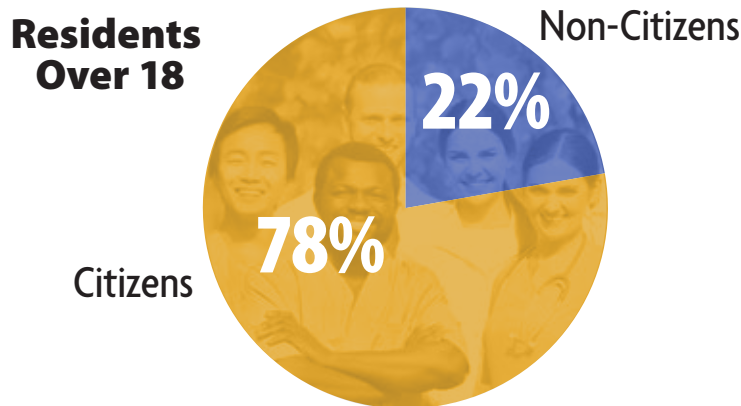

Of all housing
units are
occupied

14.4%

Unemployment
rate

26.3%

Of people
have less than
a high school
education

\$19,162

Per Capita
Income

\$26,006

Median
Household
Income

Children Under 5 Living In Hard-to-Count Areas

■ Hard-to-Count

Occupied Housing Units

■ Owner

■ Renter

Households Without Broadband Internet Access

■ With Access

Race

● 34% Black ● 29% Hispanic or Latino ● 18% Asian ● 16% White ● 3% Two or more races

Immigrants

Income Distribution

Families Receiving SNAP Benefits

Families Below the Poverty Line