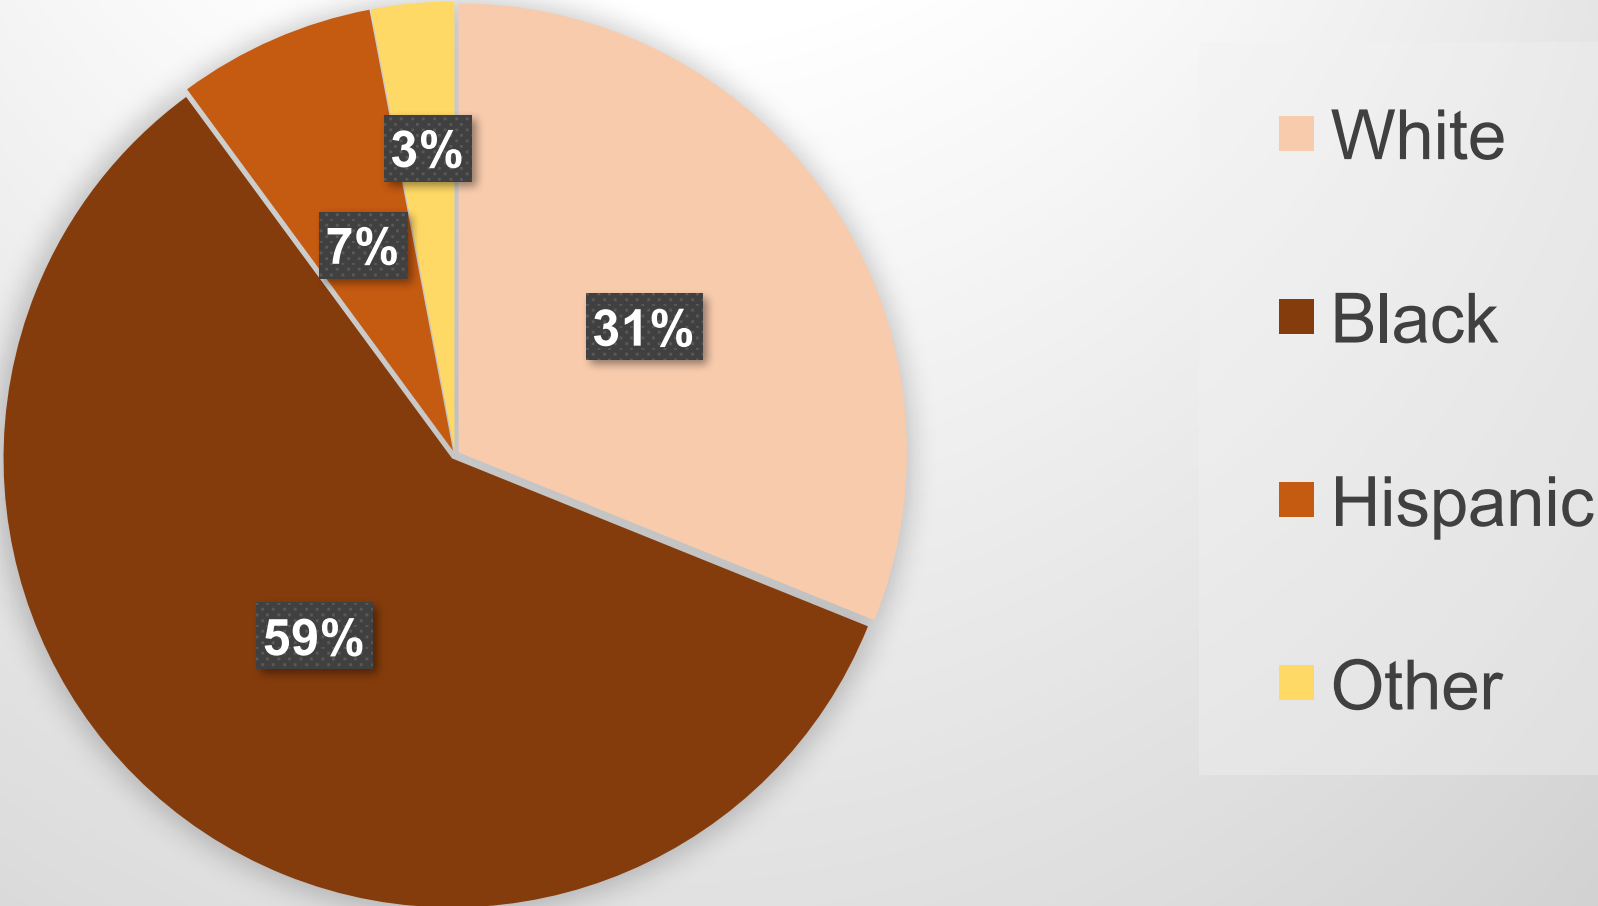

Traffic Stops per 1,000 Residents, by City (2014)

Davidson County Population Distribution

White

Black

Hispanic

Traffic Stops of Davidson County Residents

Consent Searches without Probable Cause of Davidson Residents

Consent Searches without Probable Cause per 1,000 Davidson Residents, by Race/Ethnicity

Success Rate of Consent Searches without Probable Cause, 2015

Results of Consent Searches without Probable Cause, 2011 – 2015