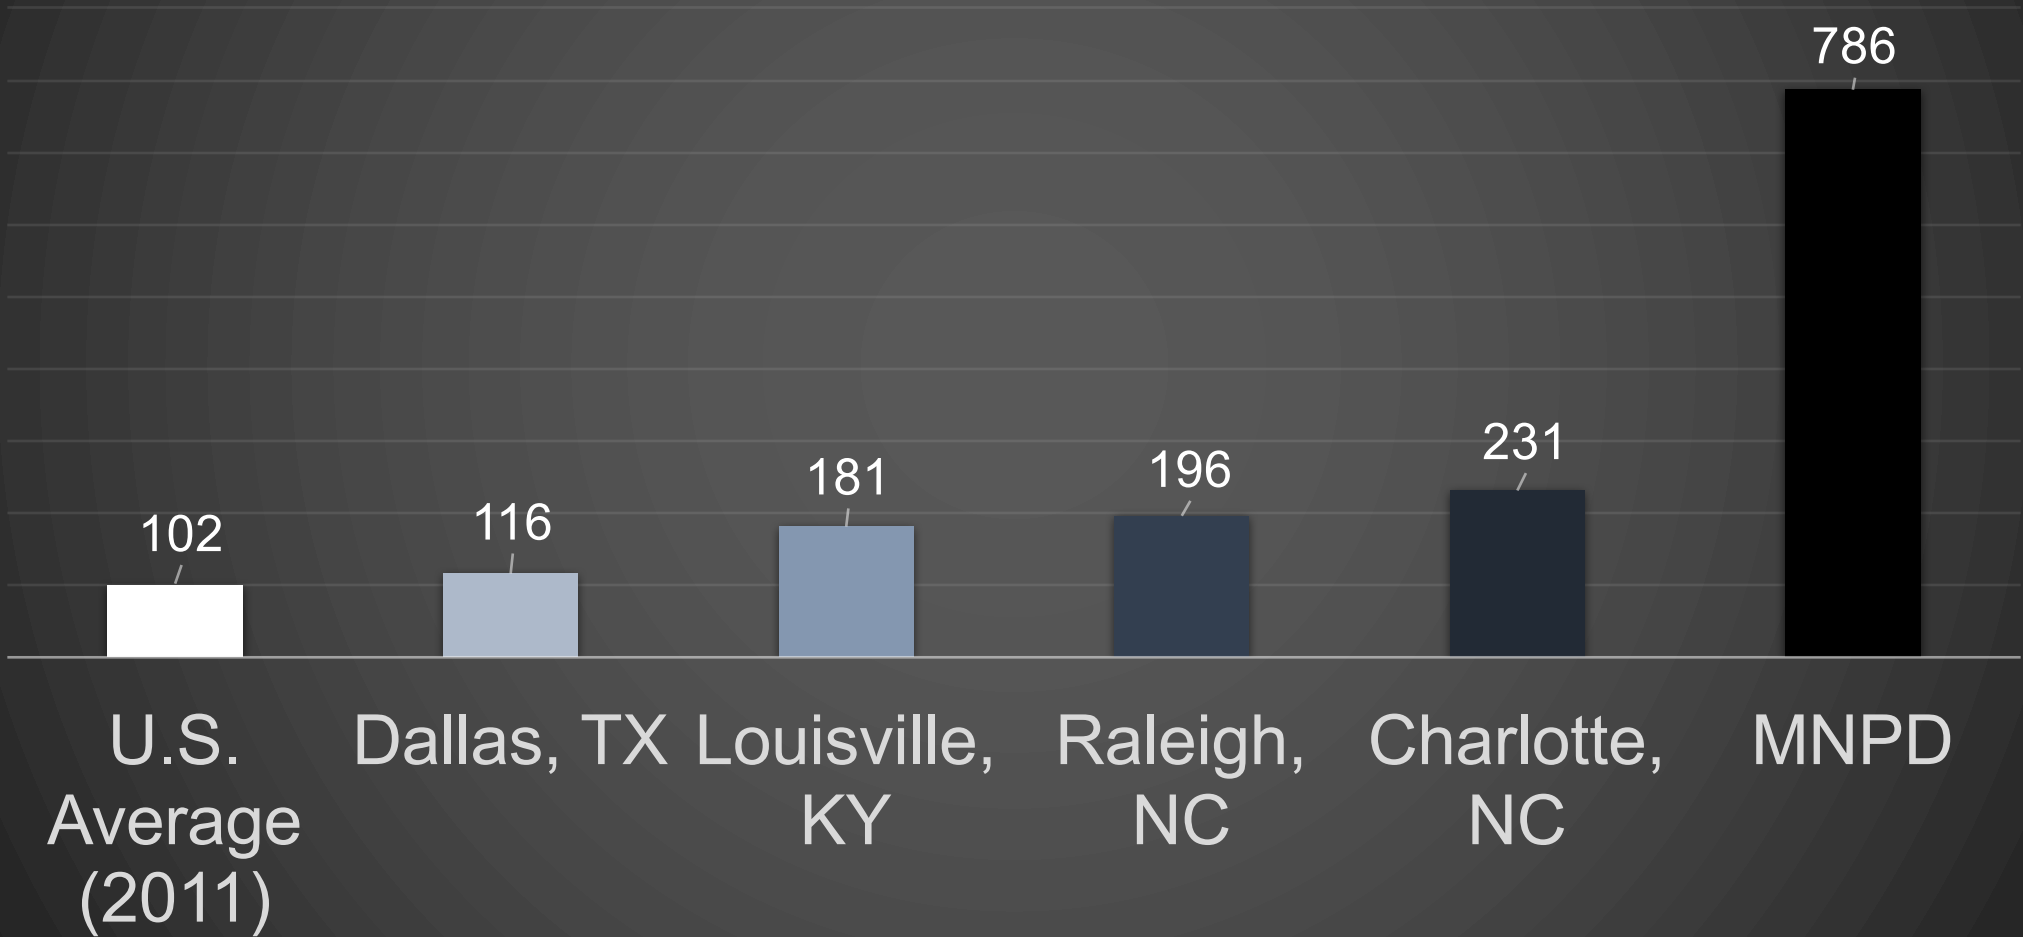

Traffic Stops per 1,000 Residents, by City (2014)

Davidson County Population Distribution

White

Black

Hispanic

Traffic Stops of Davidson County Residents

Consent Searches without Probable Cause of Davidson Residents