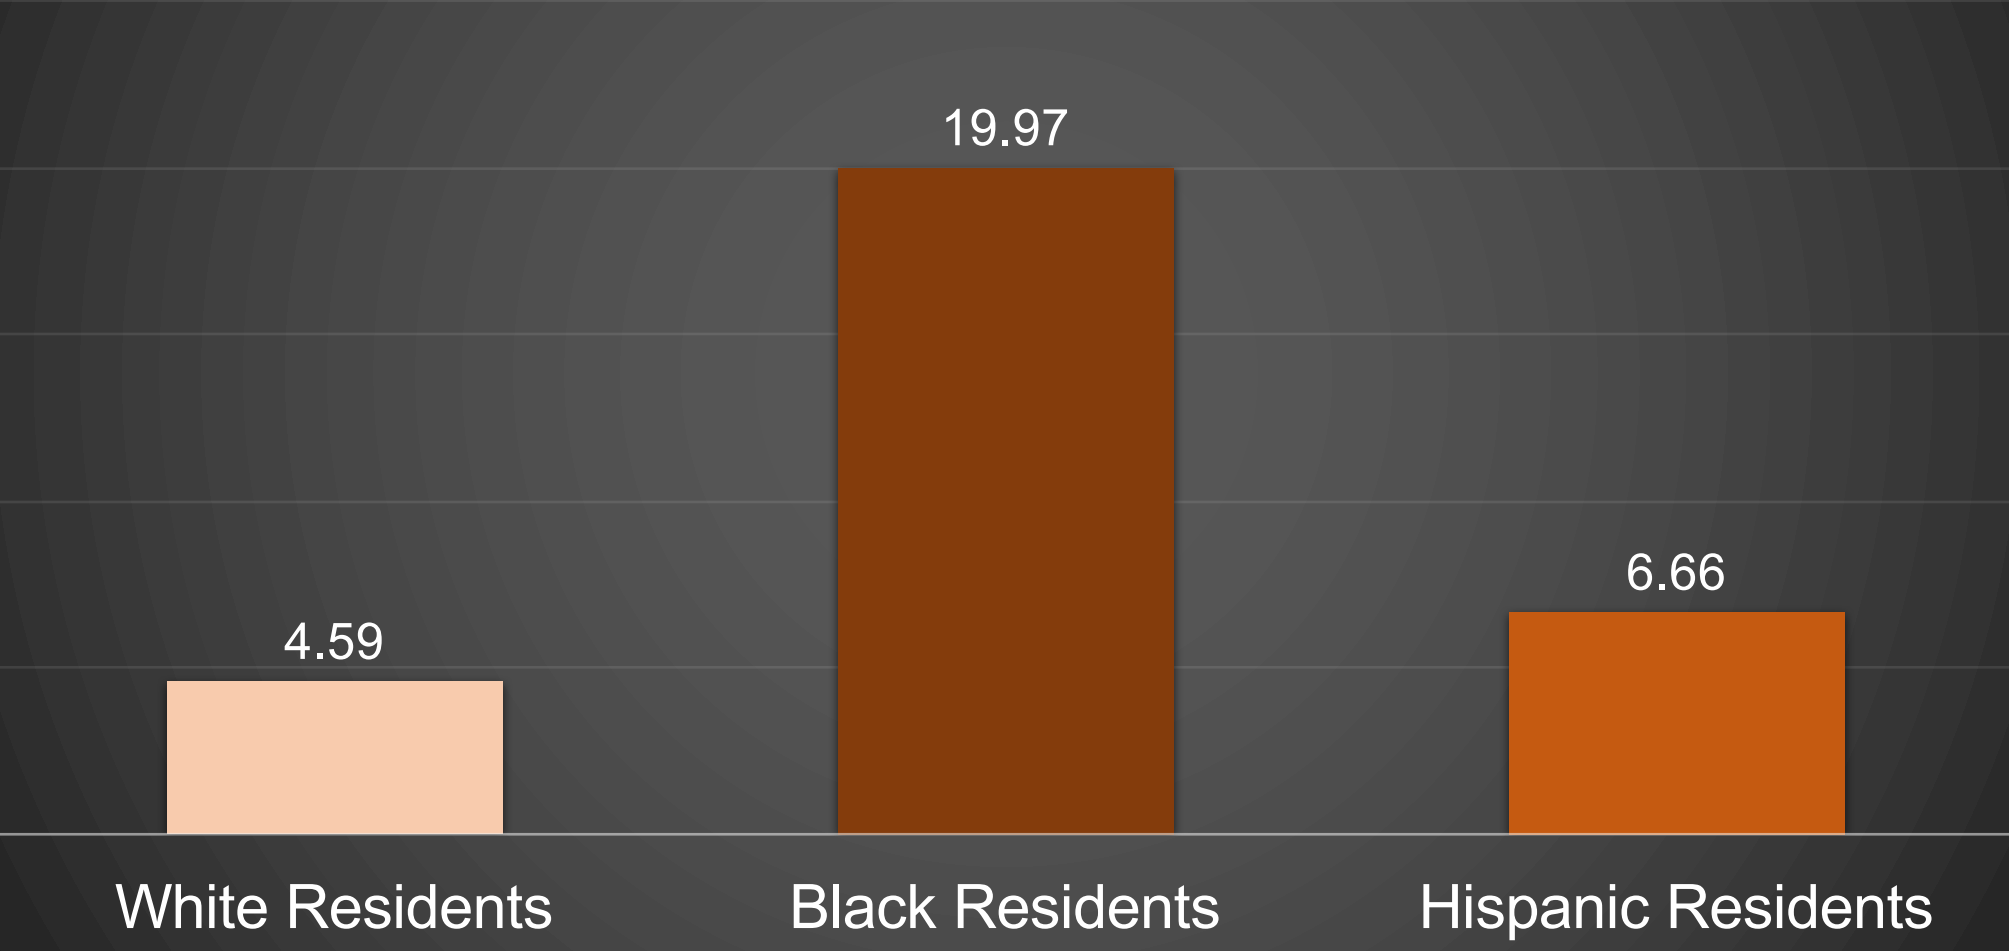

Traffic Stops per 1,000 Residents, by City (2014)

Davidson County Population Distribution

White

Black

Hispanic

Traffic Stops of Davidson County Residents

Consent Searches without Probable Cause of Davidson Residents

Consent Searches without Probable Cause per 1,000 Davidson Residents, by Race/Ethnicity

Success Rate of Consent Searches without Probable Cause, 2015

Results of Consent Searches without Probable Cause, 2011 – 2015