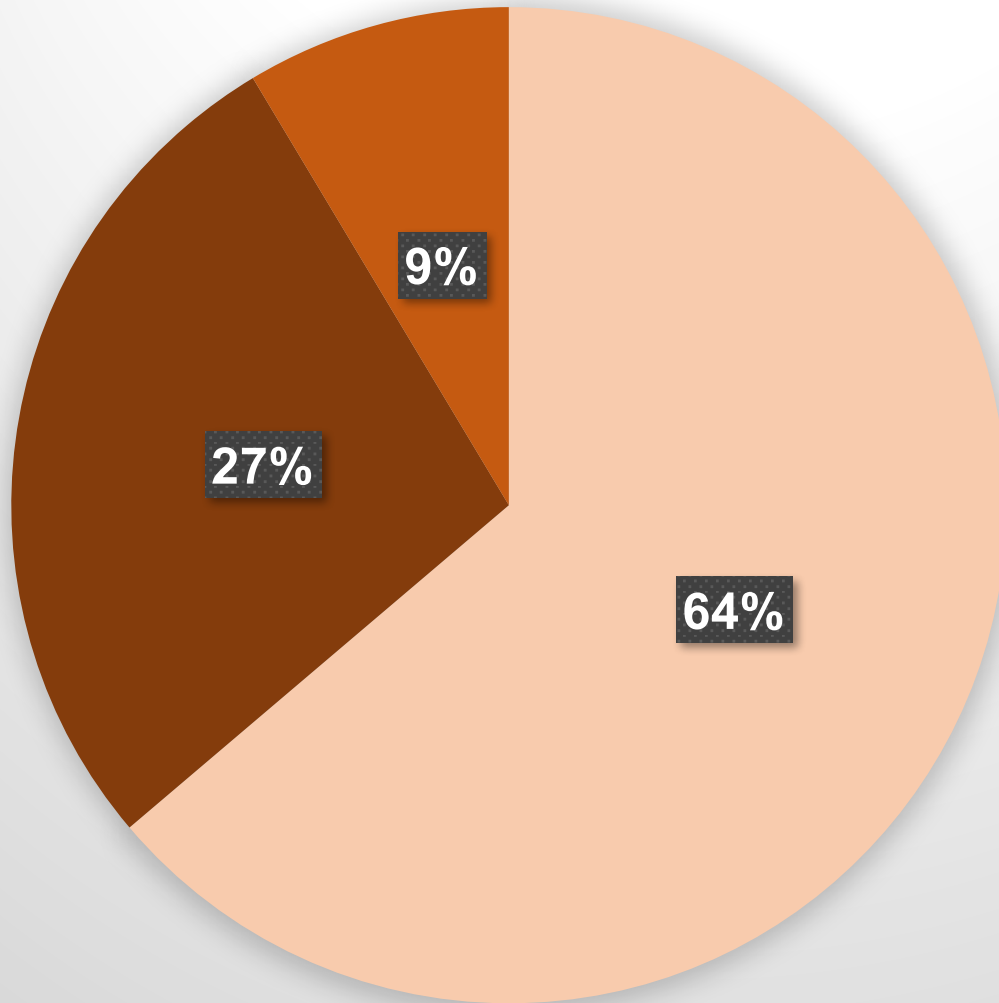

Traffic Stops per 1,000 Residents, by City (2014)

Davidson County Population Distribution

White

Black

Hispanic

Traffic Stops of Davidson County Residents

Consent Searches without Probable Cause of Davidson Residents

Consent Searches without Probable Cause per 1,000 Davidson Residents, by Race/Ethnicity

Success Rate of Consent Searches without Probable Cause, 2015

Results of Consent Searches without Probable Cause, 2011 – 2015