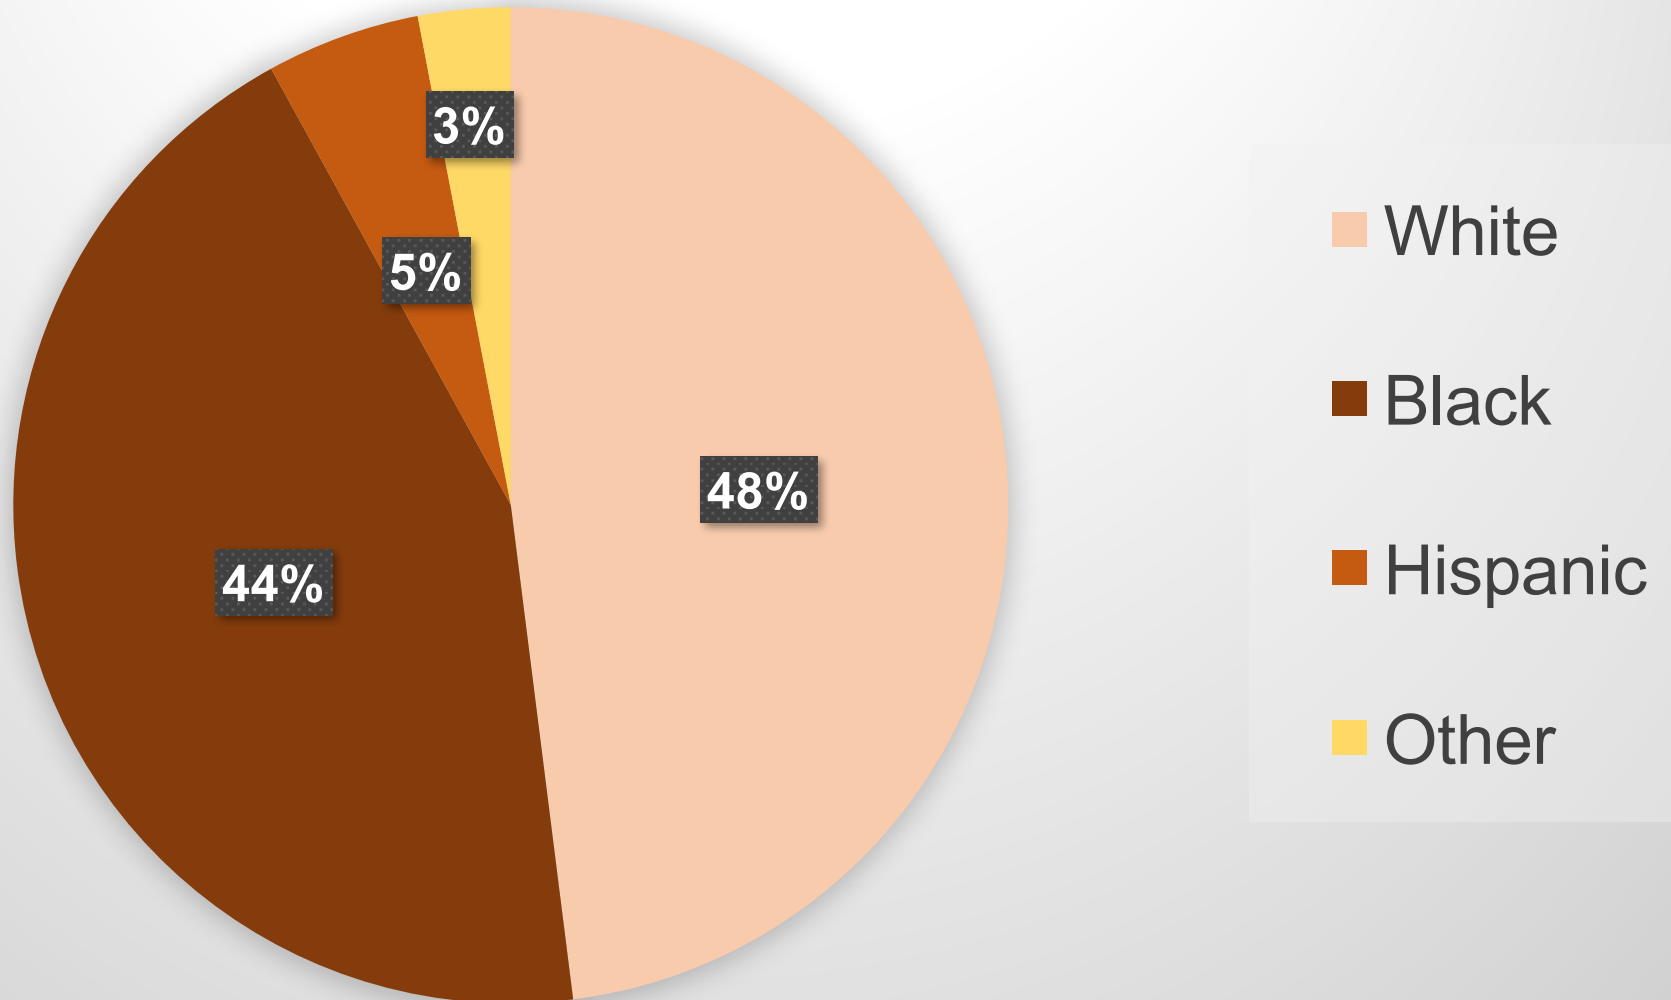

Traffic Stops per 1,000 Residents, by City (2014)

Davidson County Population Distribution

White

Black

Hispanic

Traffic Stops of Davidson County Residents

Consent Searches without Probable Cause of Davidson Residents

Consent Searches without Probable Cause per 1,000 Davidson Residents, by Race/Ethnicity

Success Rate of Consent Searches without Probable Cause, 2015

Results of Consent Searches without Probable Cause, 2011 – 2015