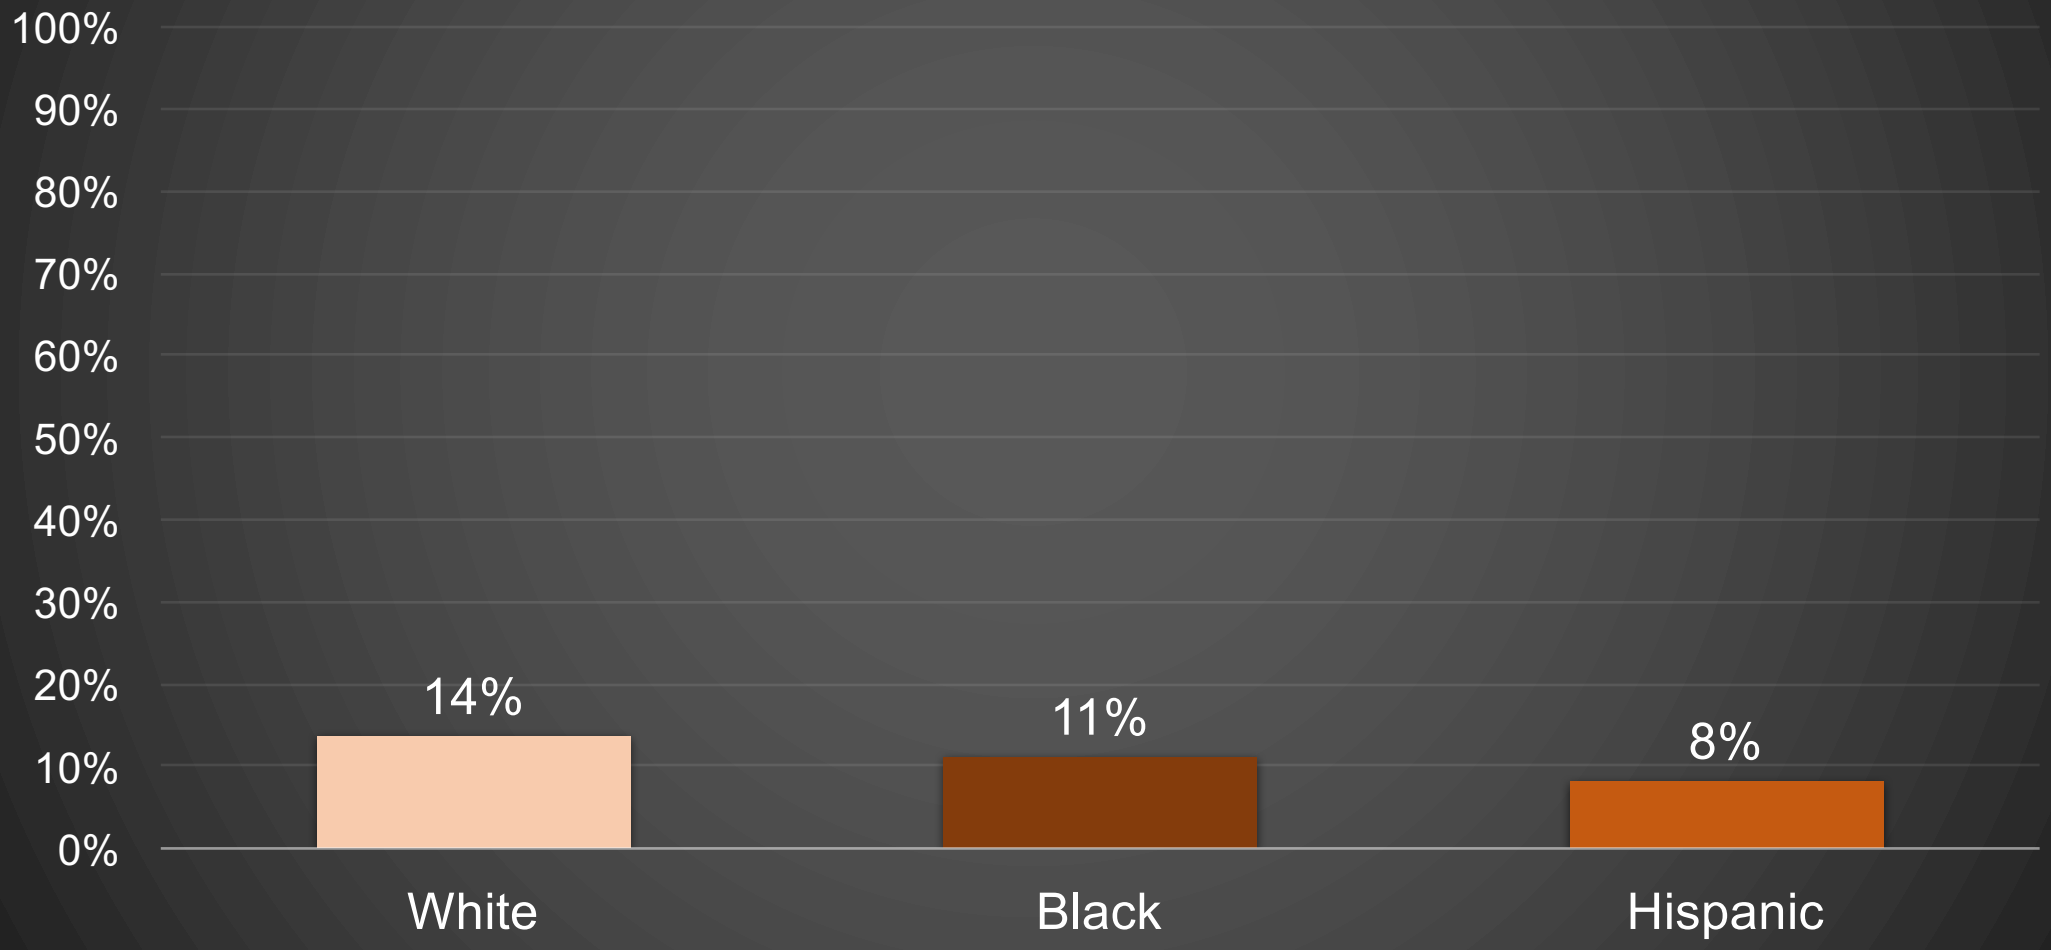

Traffic Stops per 1,000 Residents, by City (2014)

Davidson County Population Distribution

White

Black

Hispanic

Traffic Stops of Davidson County Residents

Consent Searches without Probable Cause of Davidson Residents

Consent Searches without Probable Cause per 1,000 Davidson Residents, by Race/Ethnicity

Success Rate of Consent Searches without Probable Cause, 2015

Results of Consent Searches without Probable Cause, 2011 – 2015