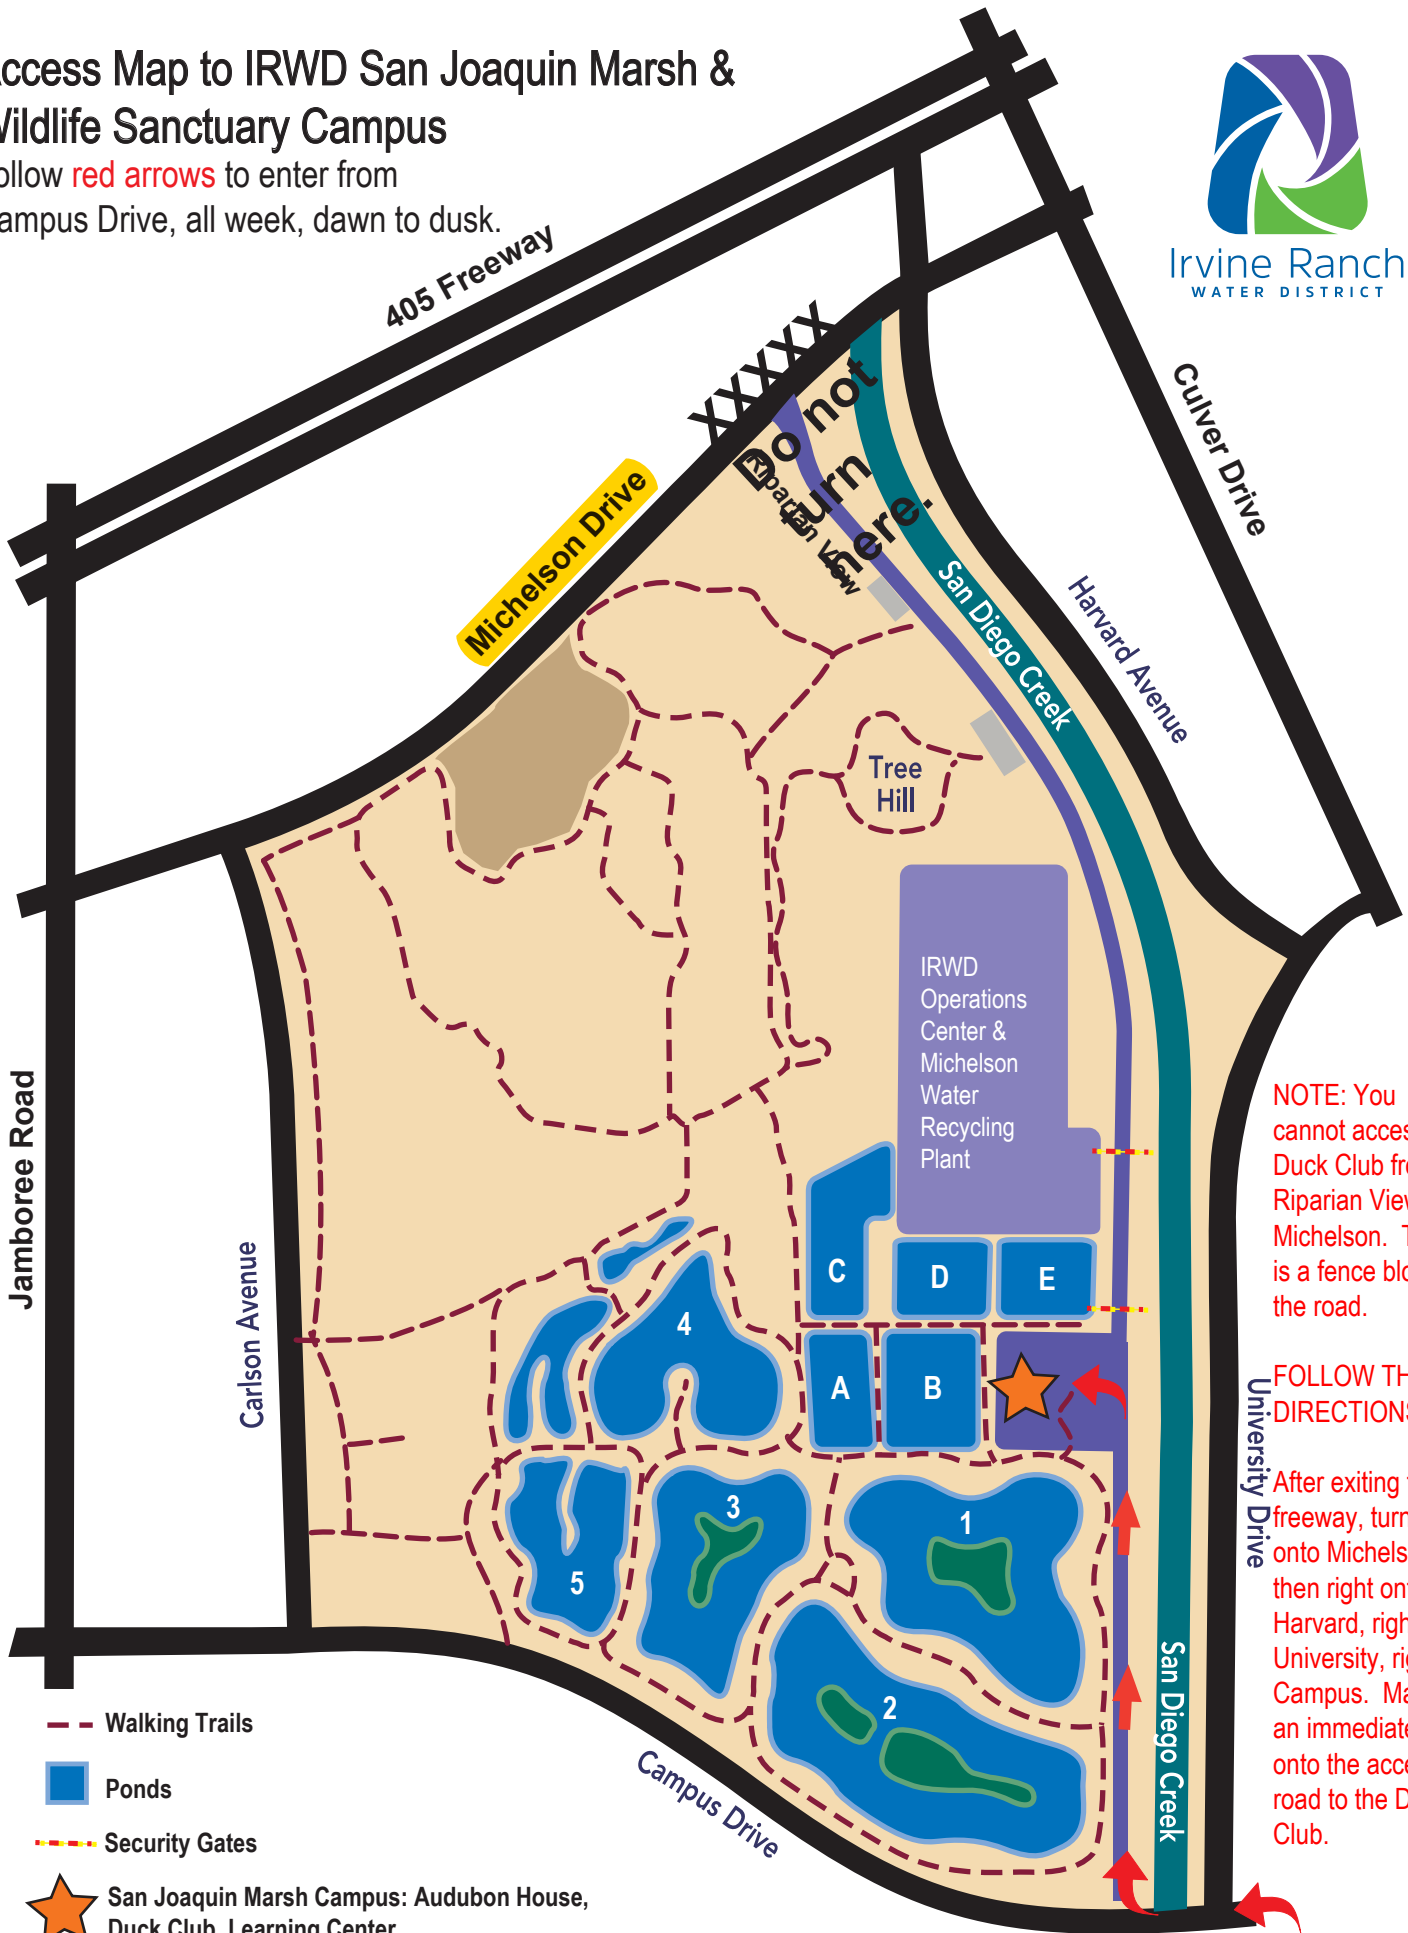

# Access Map to IRWD San Joaquin Marsh & Wildlife Sanctuary Campus

Follow **red arrows** to enter from Campus Drive, all week, dawn to dusk.

Irvine Ranch  
WATER DISTRICT

**NOTE:** You cannot access the Duck Club from Riparian View & Michelson. There is a fence blocking the road.

**FOLLOW THESE DIRECTIONS:**

After exiting the freeway, turn right onto Michelson, then right onto Harvard, right onto University, right on Campus. Make an immediate right onto the access road to the Duck Club.

- Walking Trails
- Ponds
- Security Gates
- San Joaquin Marsh Campus: Audubon House, Duck Club, Learning Center, Visitor's Center & Sea and Sage House

**Note:** Right turn only allowed from Campus Drive into entry road to San Joaquin Marsh Campus