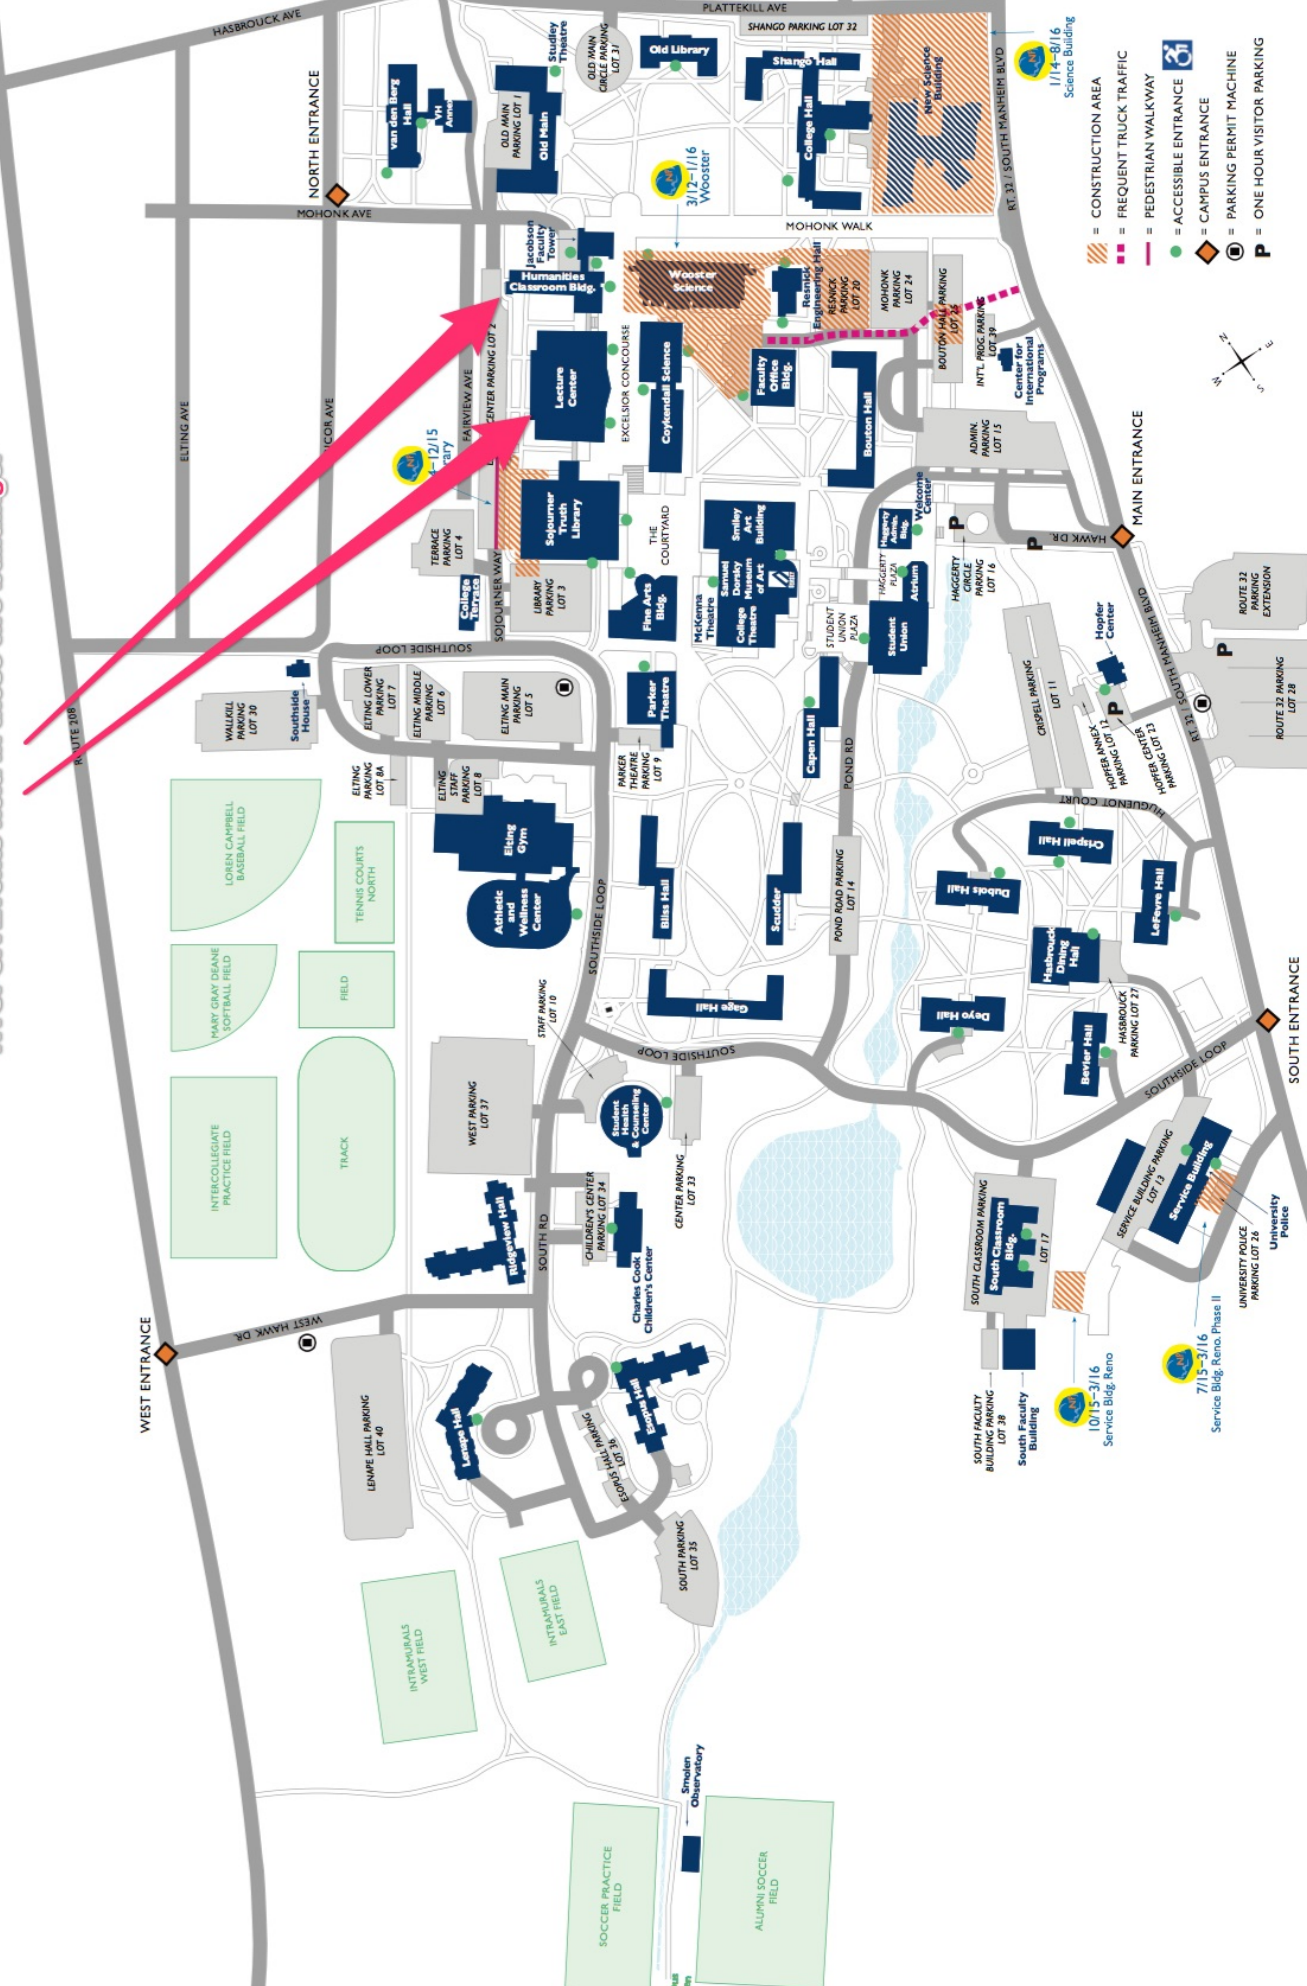

NYSPSA Events held in these two buildings.

- = CONSTRUCTION AREA
- = FREQUENT TRUCK TRAFFIC
- = PEDESTRIAN WALKWAY
- = ACCESSIBLE ENTRANCE
- = CAMPUS ENTRANCE
- = PARKING PERMIT MACHINE
- = ONE HOUR VISITOR PARKING

1/14-3/16
Science Building

7/15-3/16
Service Bldg. Reno Phase II

10/15-3/16
Service Bldg. Reno

3/12-1/16
Wooster

12/15
City

12/15
City

12/15
City

12/15
City

12/15
City

12/15
City

12/15
City