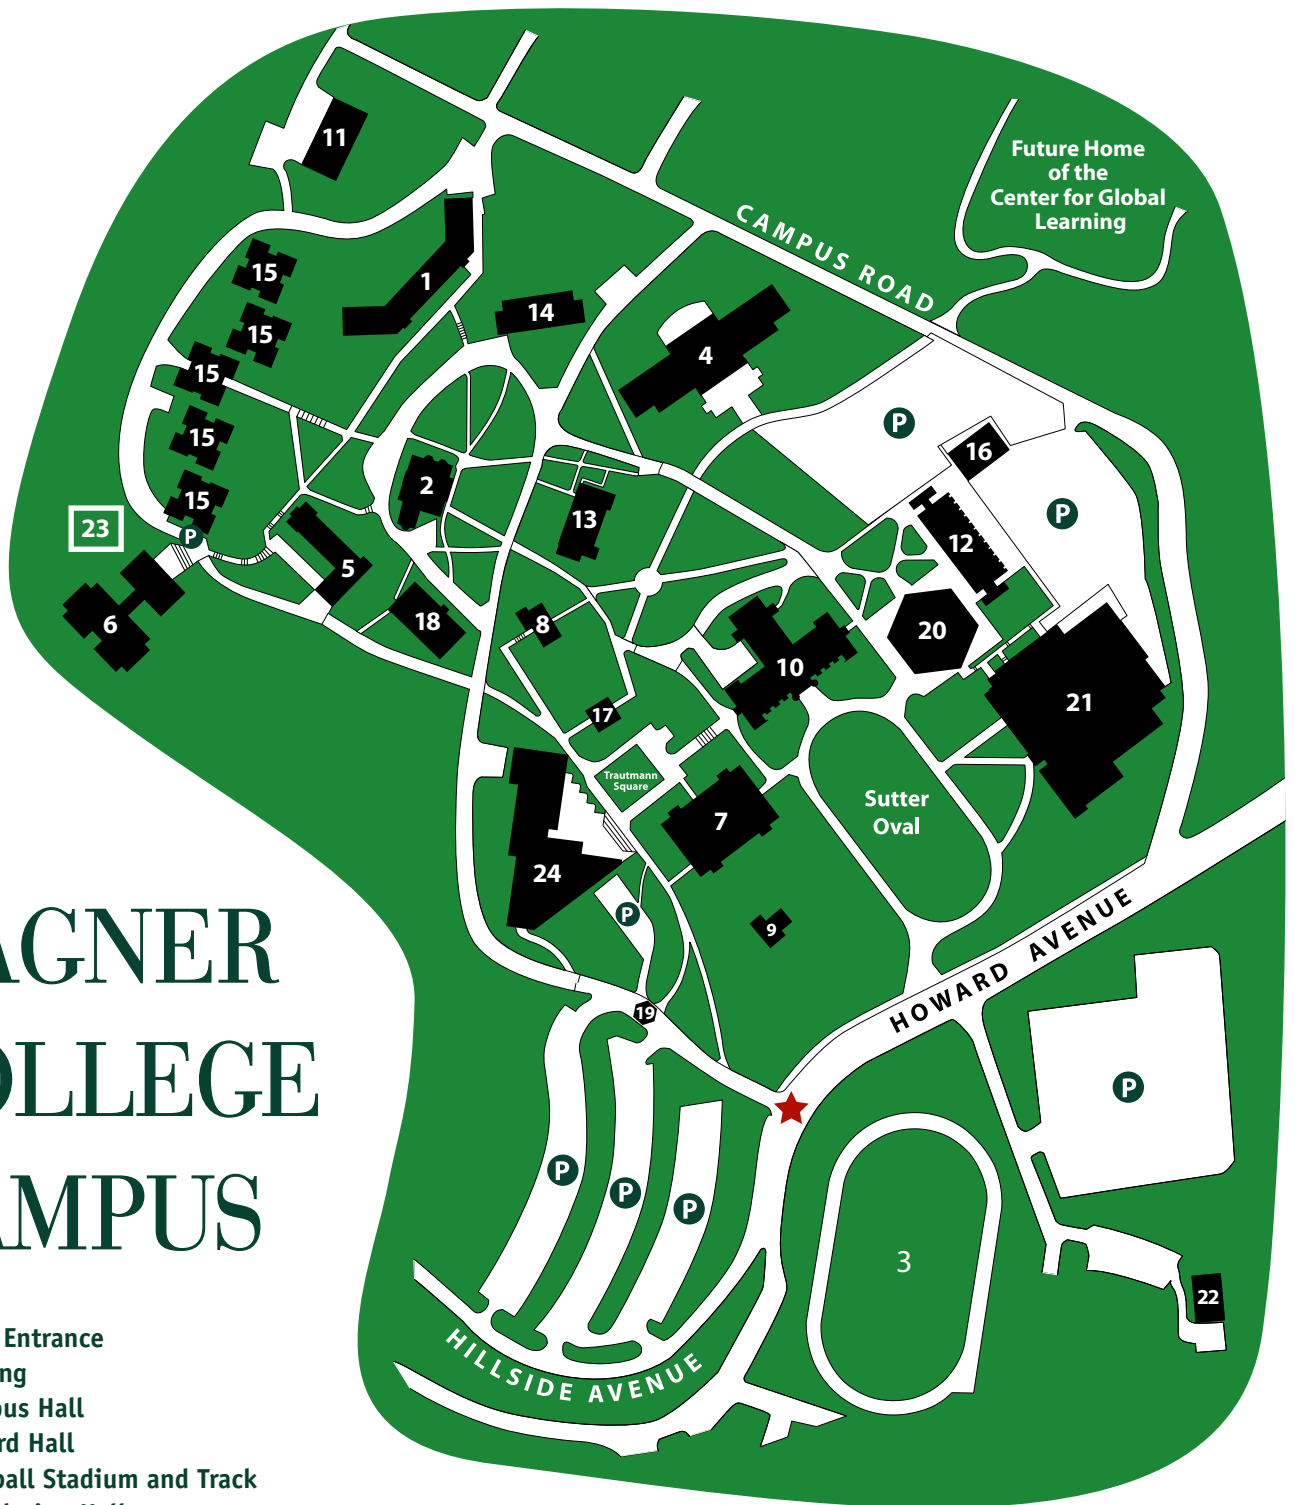

WAGNER COLLEGE CAMPUS

- ★ Main Entrance
- Ⓟ Parking
- 1 Campus Hall
- 2 Cunard Hall
- 3 Football Stadium and Track
- 4 Foundation Hall
- 5 Guild Hall
- 6 Harborview Residence Hall
- 7 Horrmann Library
- 8 Kairos House
- 9 Lifelong Learning
- 10 Main Hall
- 11 Maintenance Shop
- 12 Megerle Science Hall
- 13 Pape House (Admissions)
- 14 Parker Hall
- 15 Parker Towers Residence Hall

- 16 Power Plant
- 17 Public Safety
- 18 Reynolds House (Alumni)
- 19 Security Booth
- 20 Spiro Hall
- 21 Spiro Sports Center
- 22 Stage I Theatre
- 23 Tennis Courts
- 24 Wagner Union