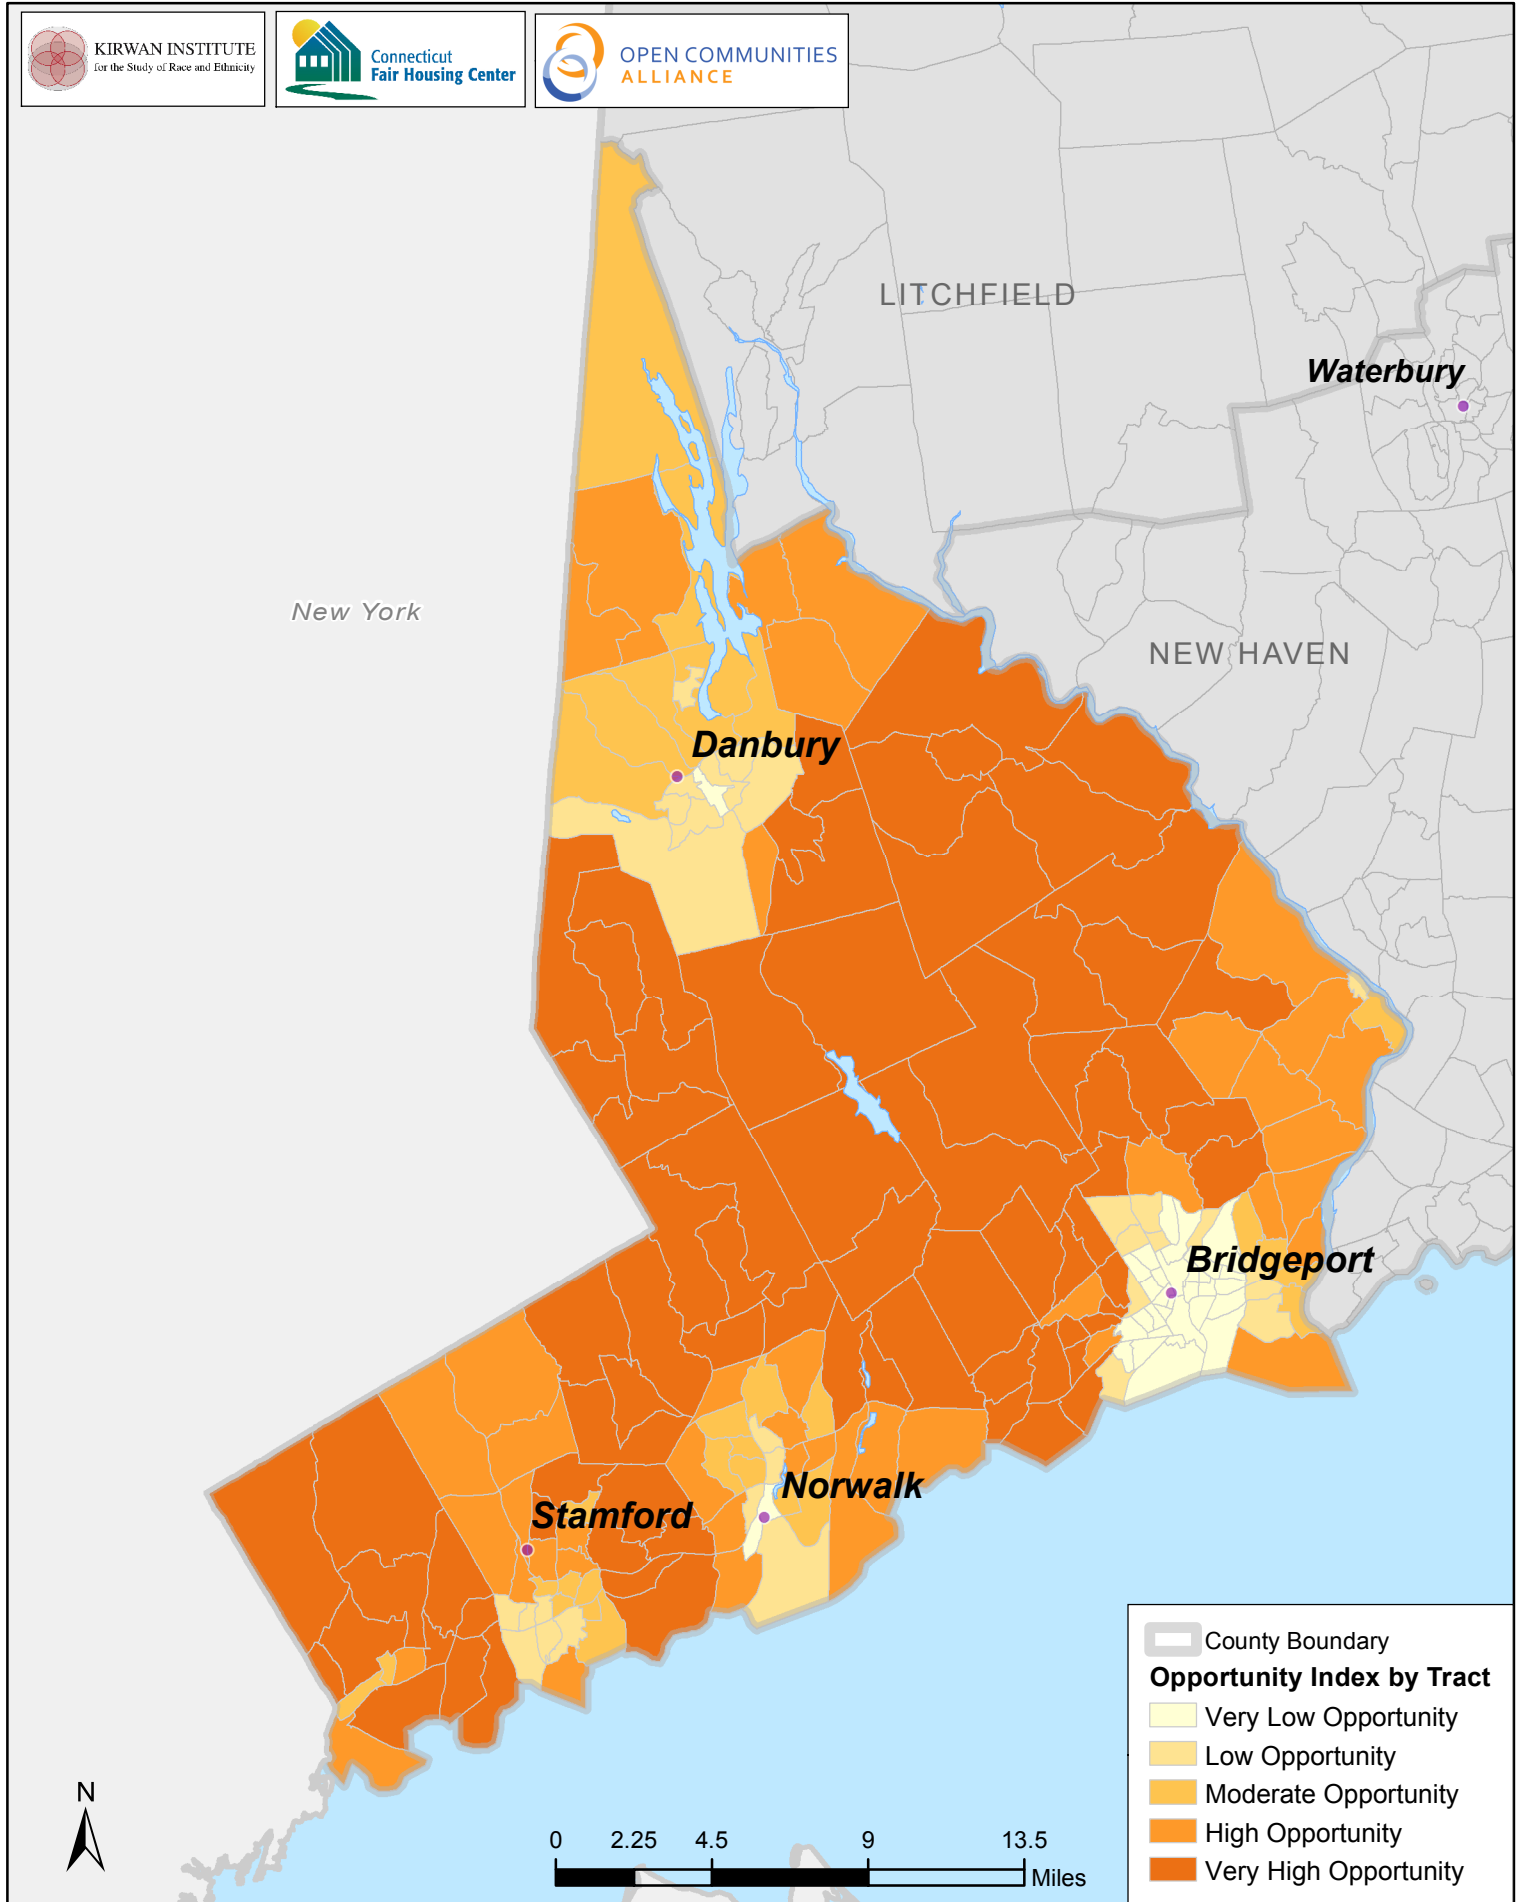

Map of Distribution of Opportunity by Census Tract in Fairfield County

Data Sources: U.S. Census Bureau, MAGIC, CT State Data Center.

County Boundary

Opportunity Index by Tract

- Very Low Opportunity
- Low Opportunity
- Moderate Opportunity
- High Opportunity
- Very High Opportunity