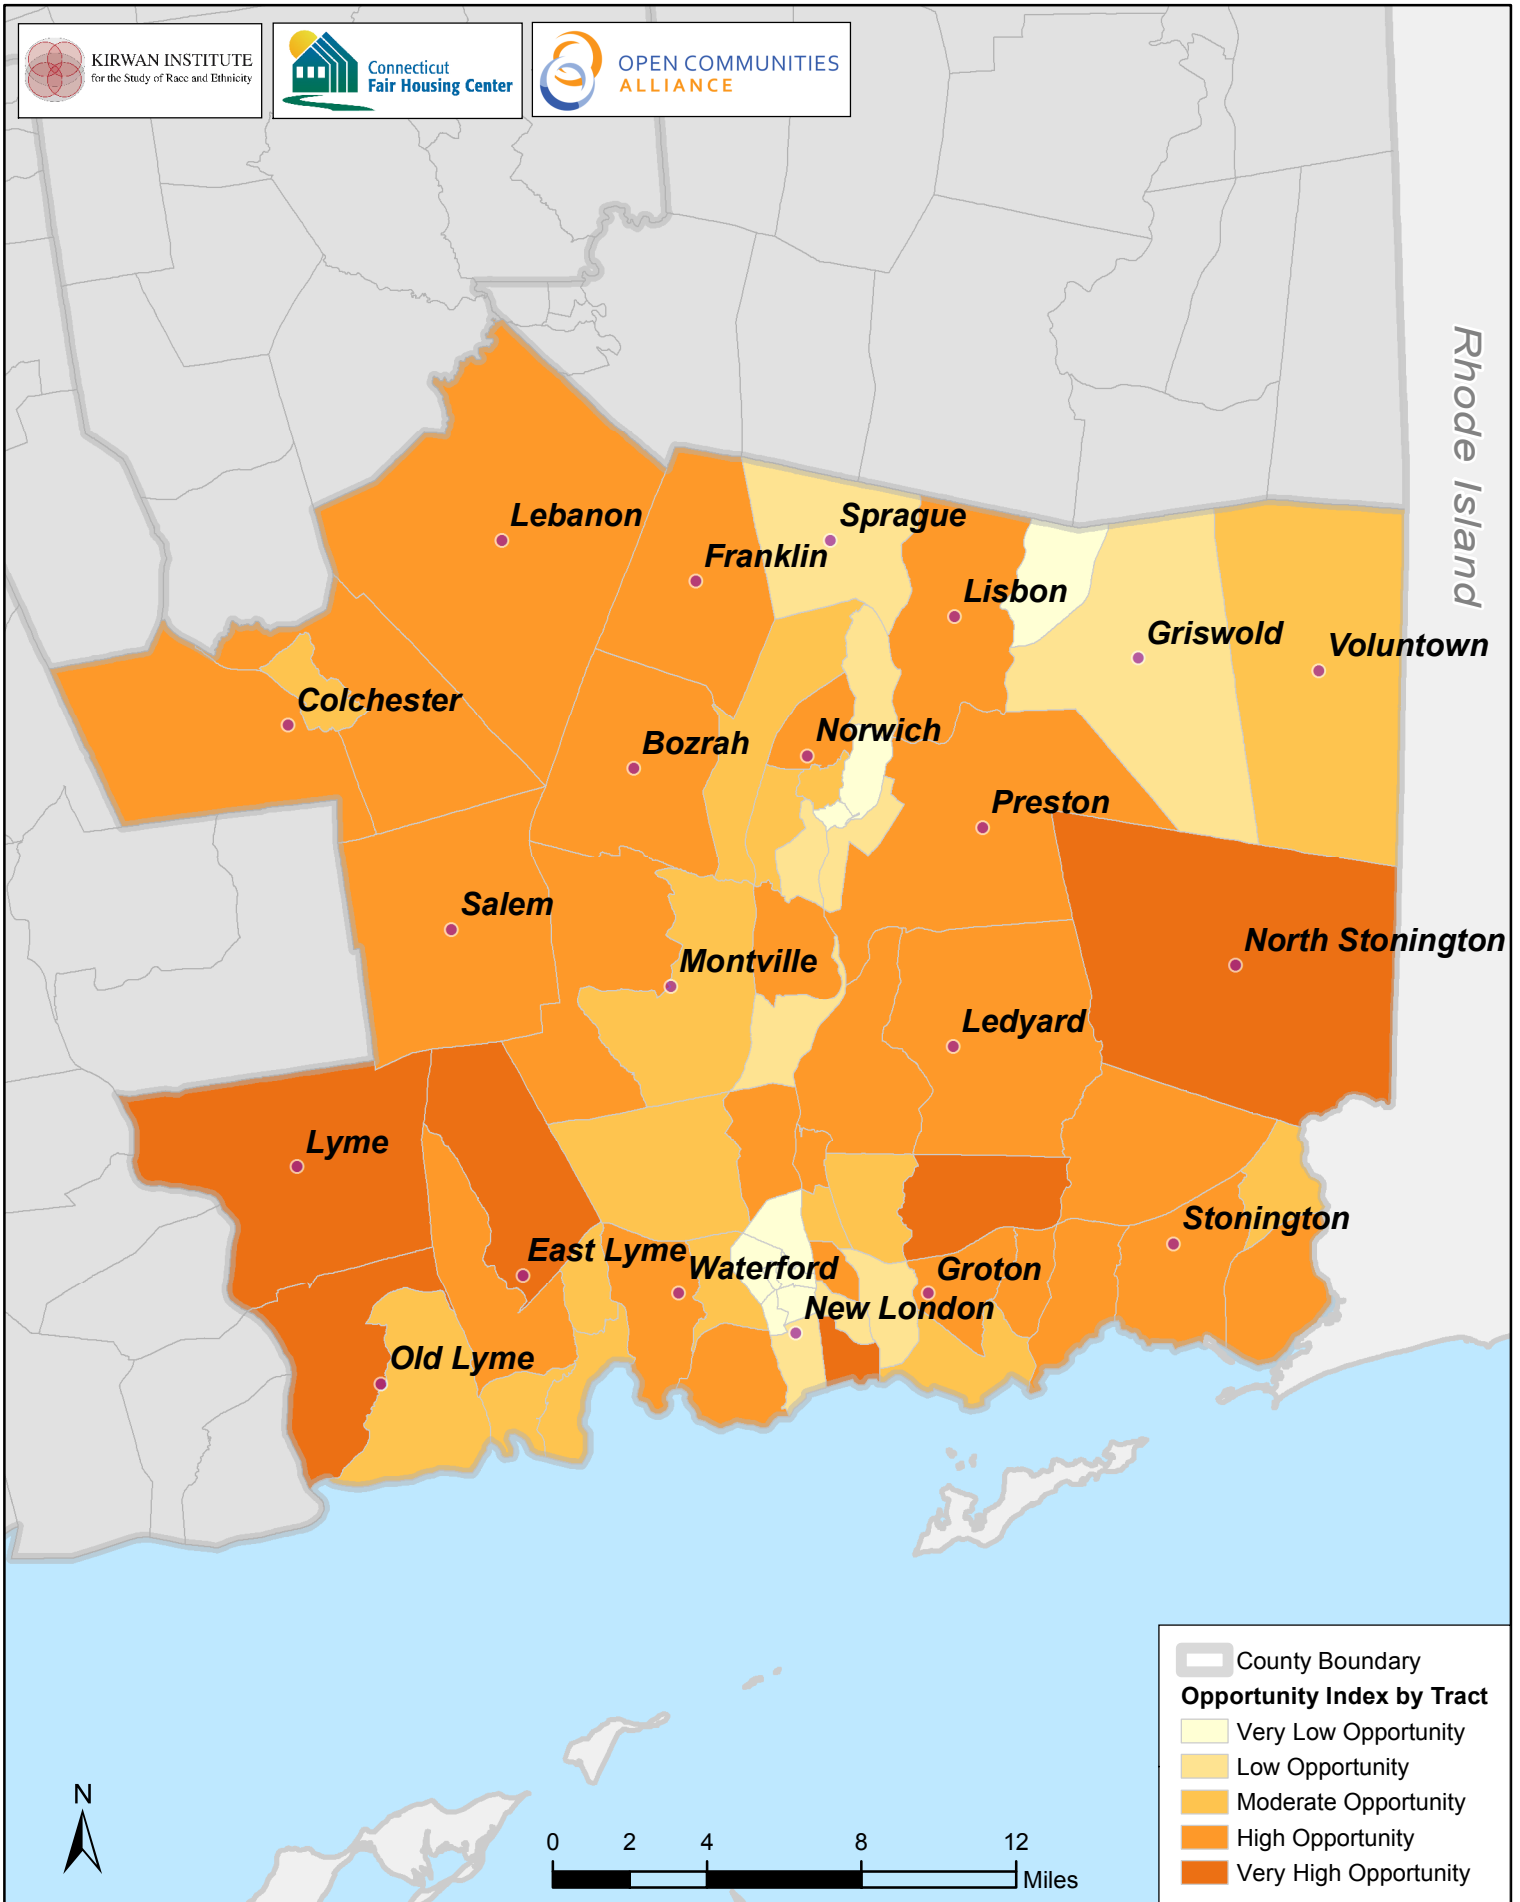

Map of Distribution of Opportunity in New London County

Data Sources: U.S. Census Bureau, MAGIC, CT State Data Center.

Rhode Island

Lebanon

Sprague

Franklin

Lisbon

Griswold

Voluntown

Colchester

Bozrah

Norwich

Preston

Salem

Montville

North Stonington

Ledyard

Lyme

East Lyme

Waterford

Groton

Stonington

Old Lyme

New London