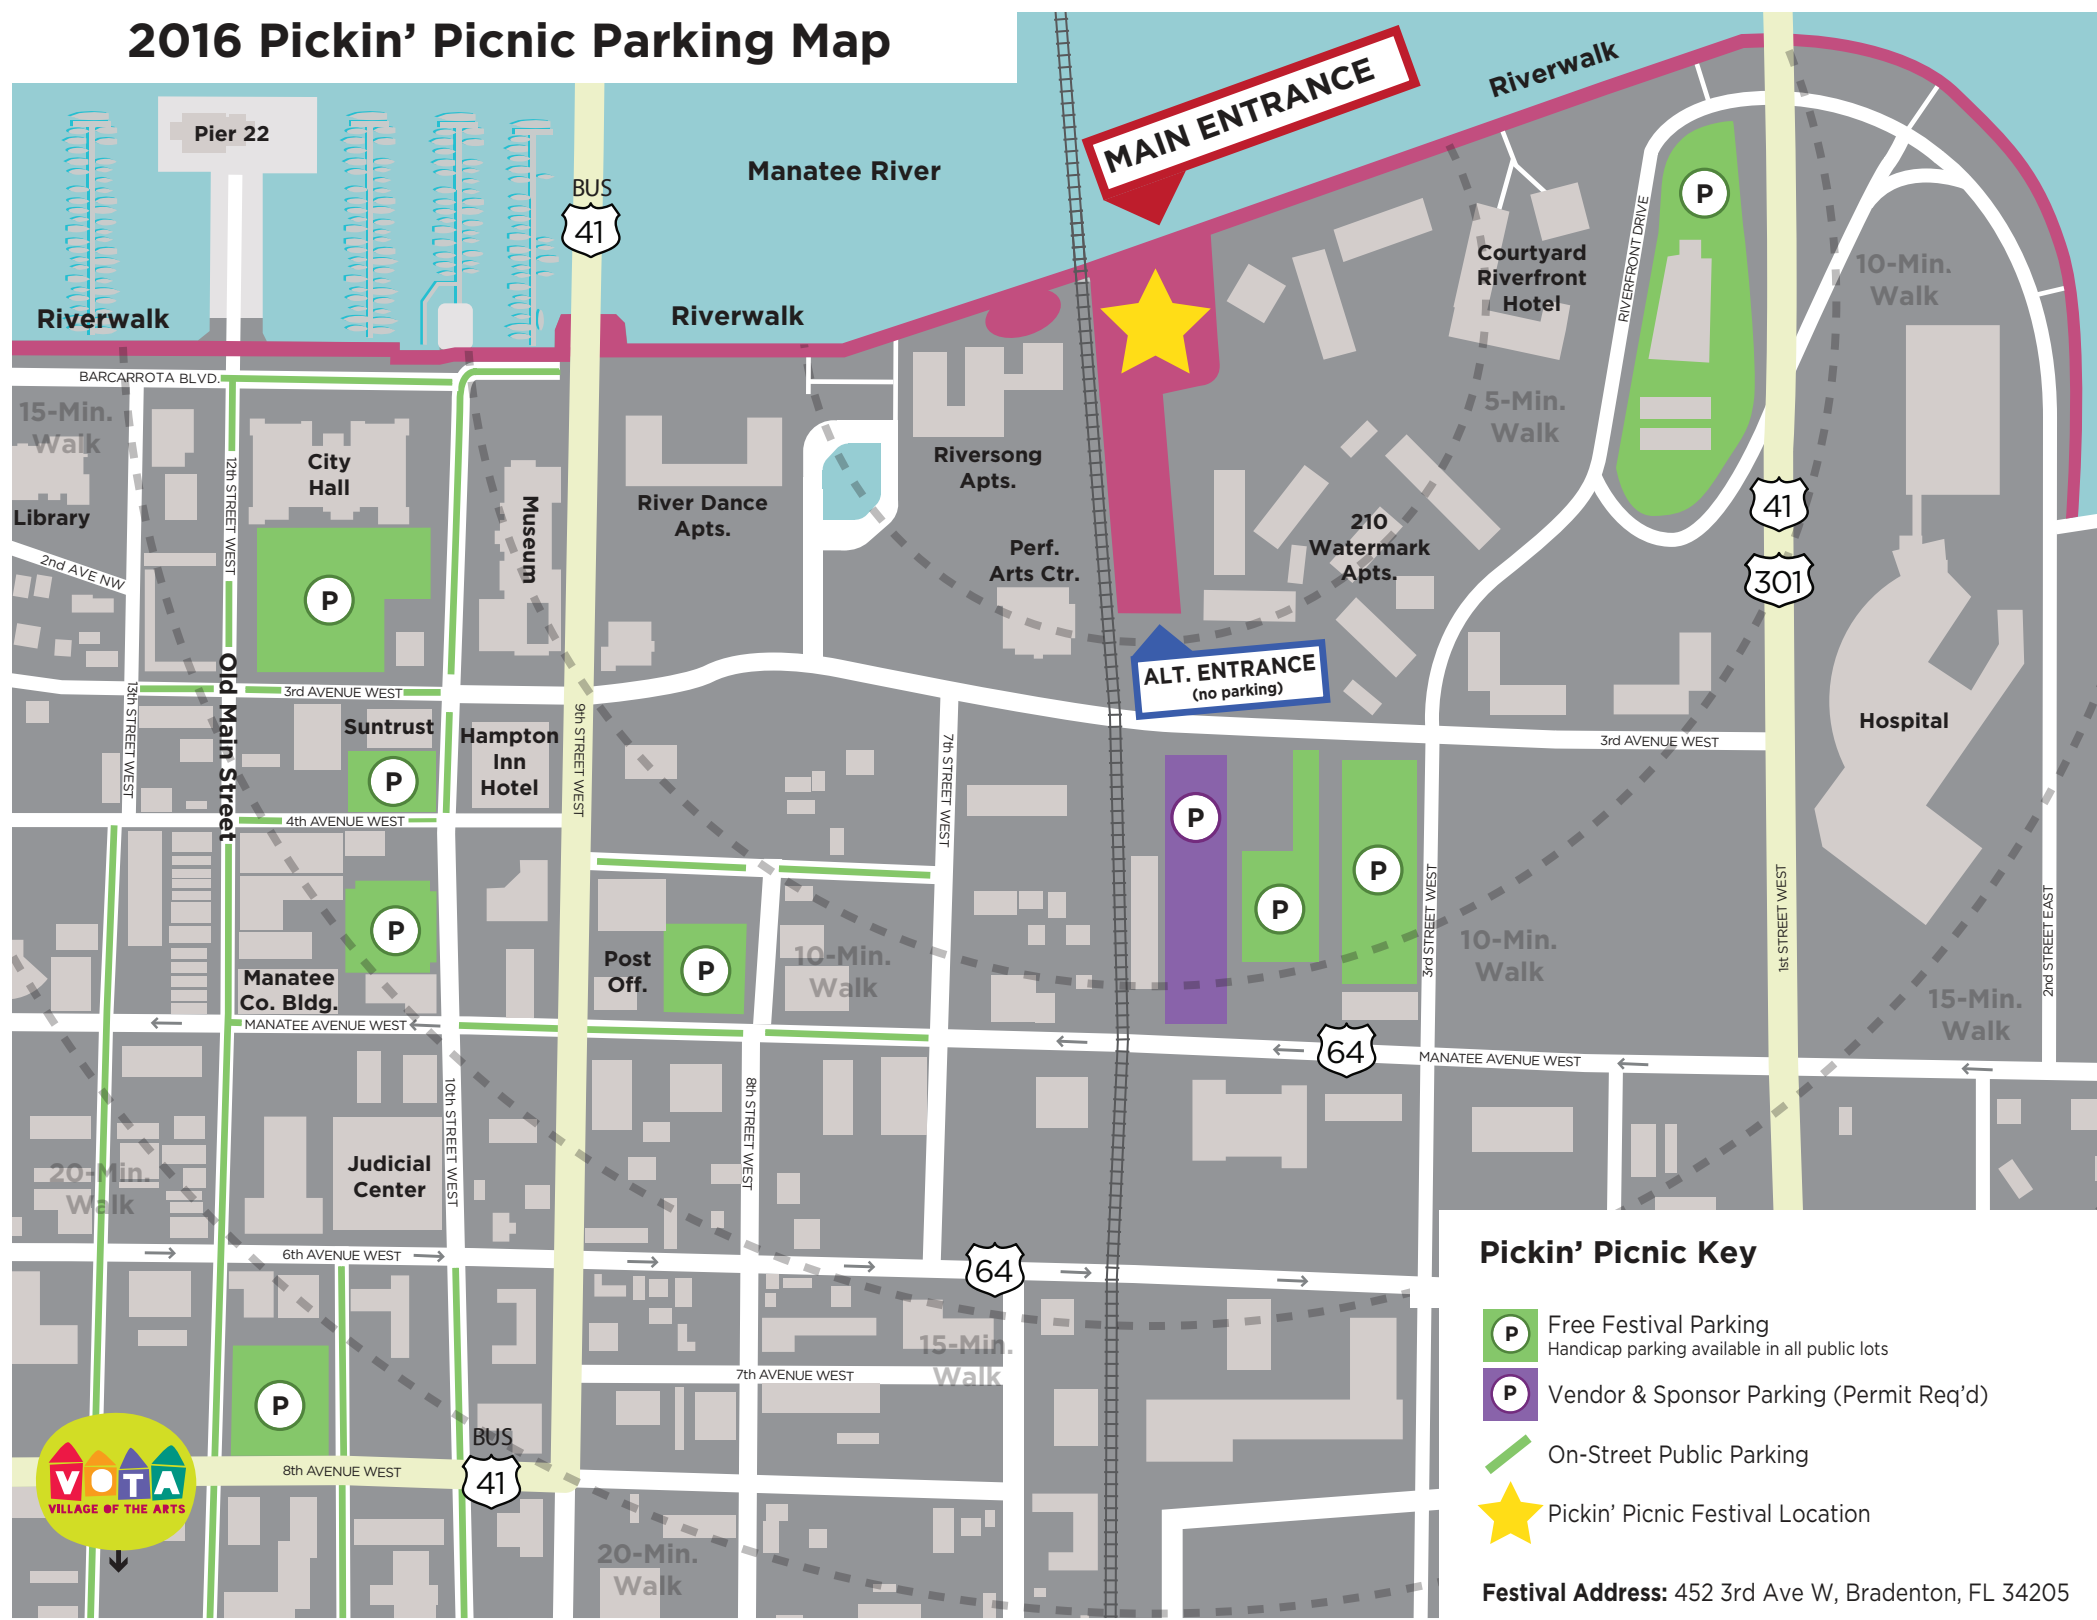

2016 Pickin' Picnic Parking Map

MAIN ENTRANCE

ALT. ENTRANCE
(no parking)

Pickin' Picnic Key

-  Free Festival Parking
Handicap parking available in all public lots
-  Vendor & Sponsor Parking (Permit Req'd)
-  On-Street Public Parking
-  Pickin' Picnic Festival Location

Festival Address: 452 3rd Ave W, Bradenton, FL 34205