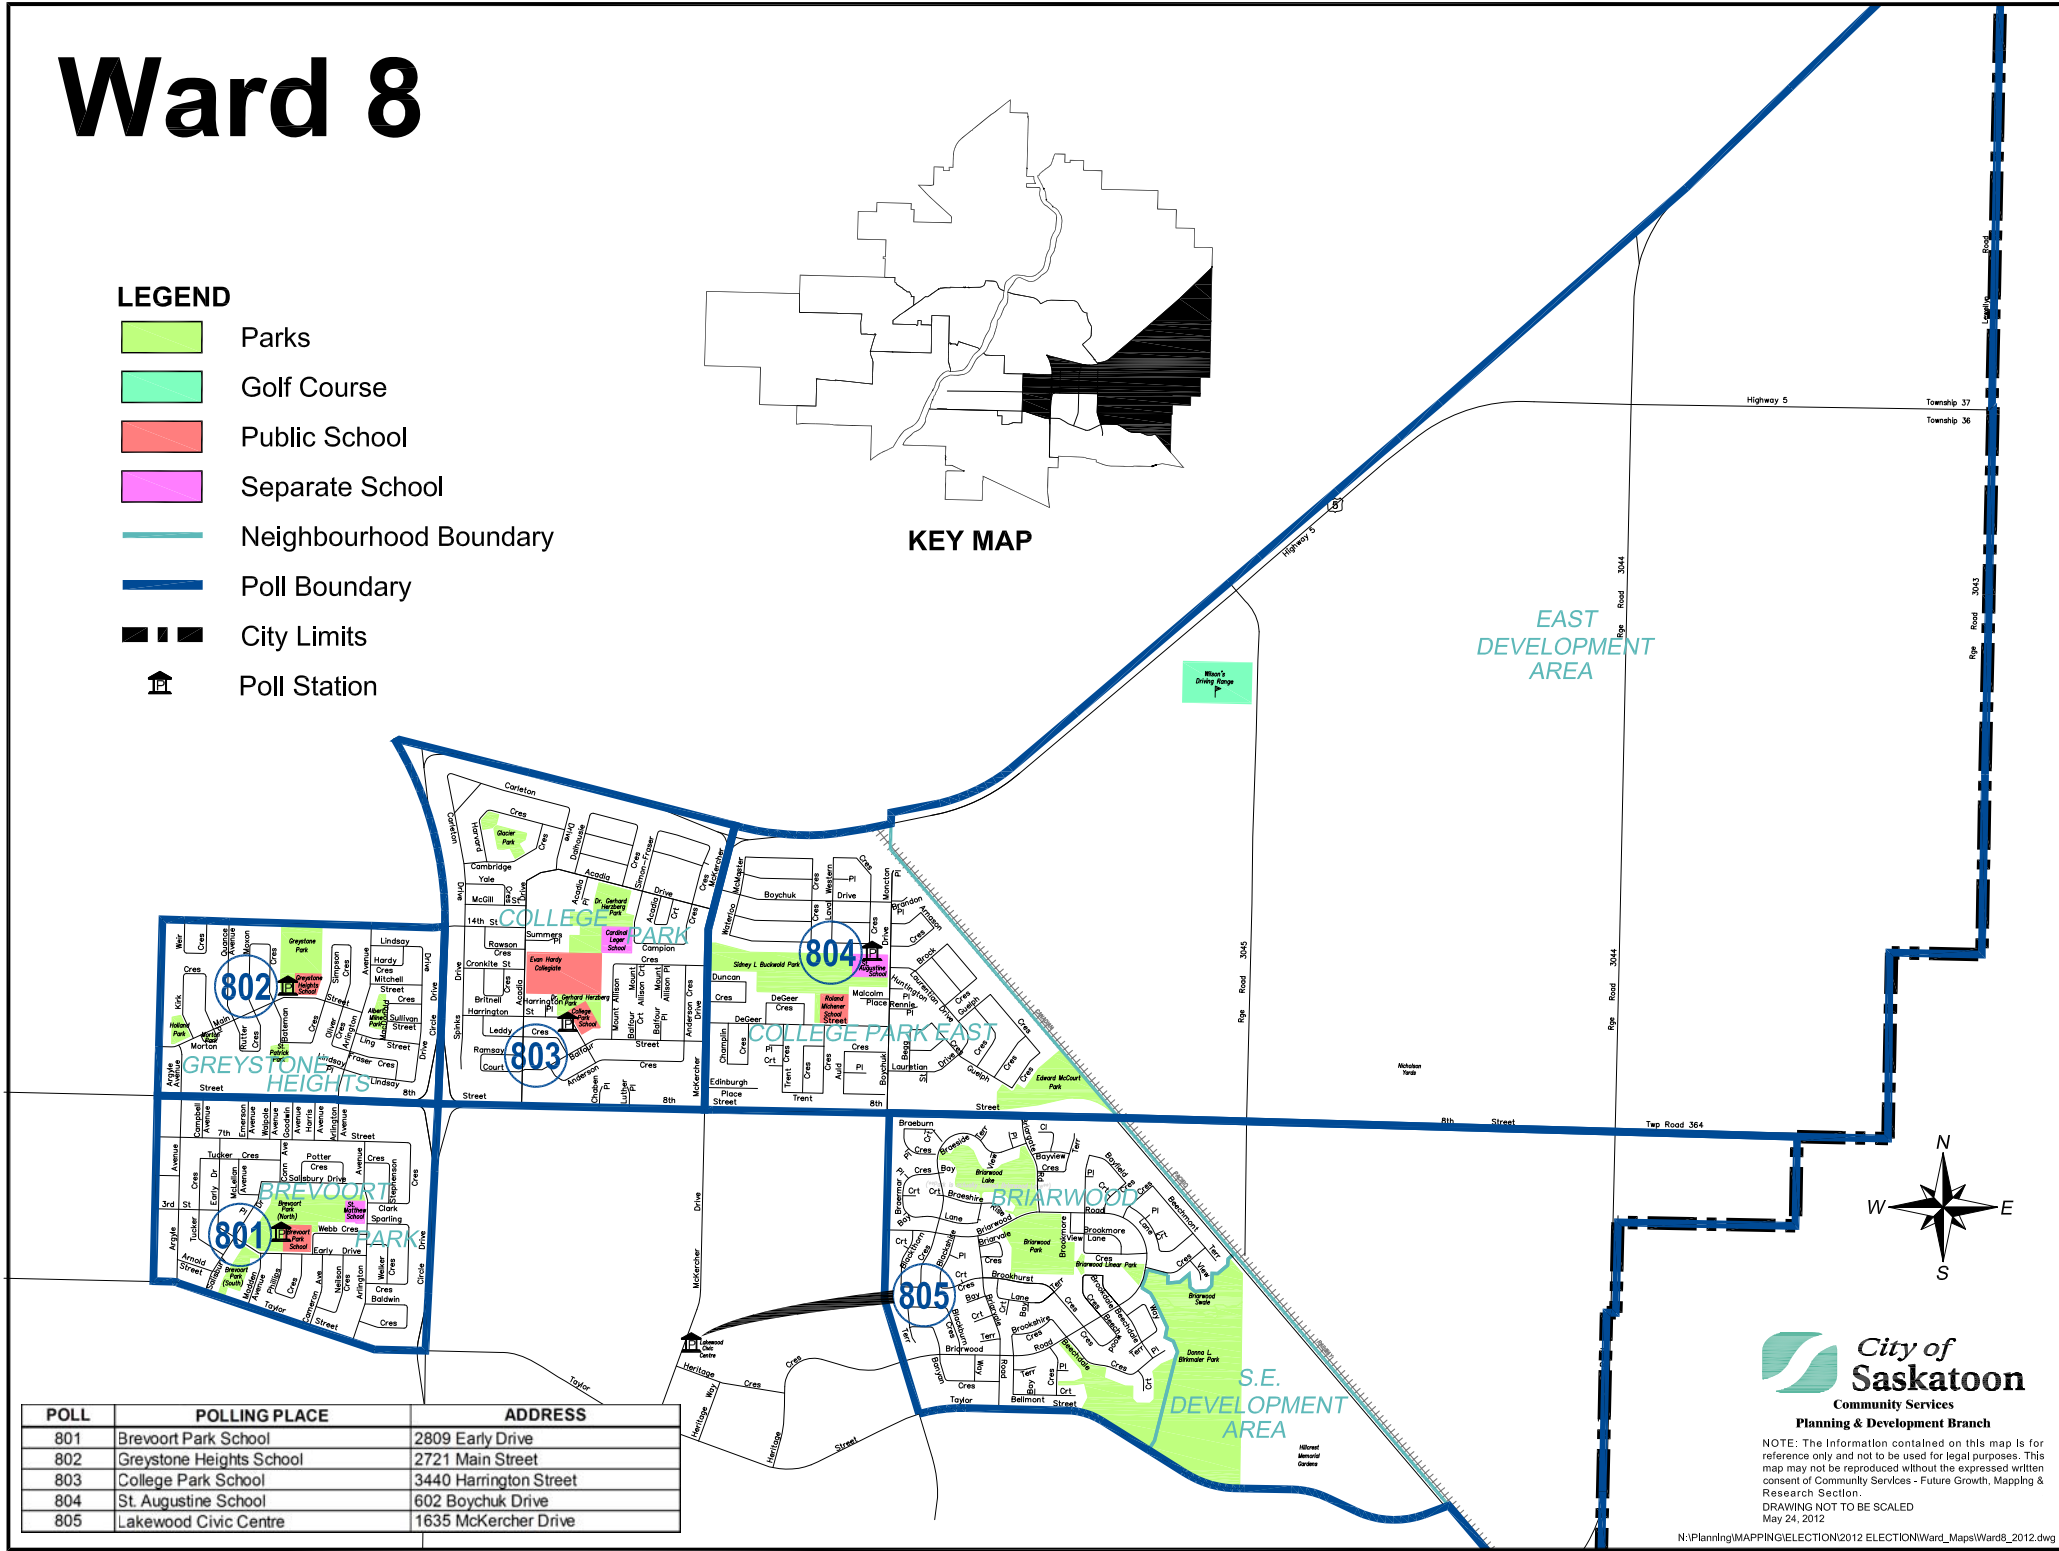

POLL	POLLING PLACE	ADDRESS
801	Brevoort Park School	2809 Early Drive
802	Greystone Heights School	2721 Main Street
803	College Park School	3440 Harrington Street
804	St. Augustine School	602 Boychuk Drive
805	Lakewood Civic Centre	1635 McKercher Drive

City of Saskatoon
Community Services
Planning & Development Branch