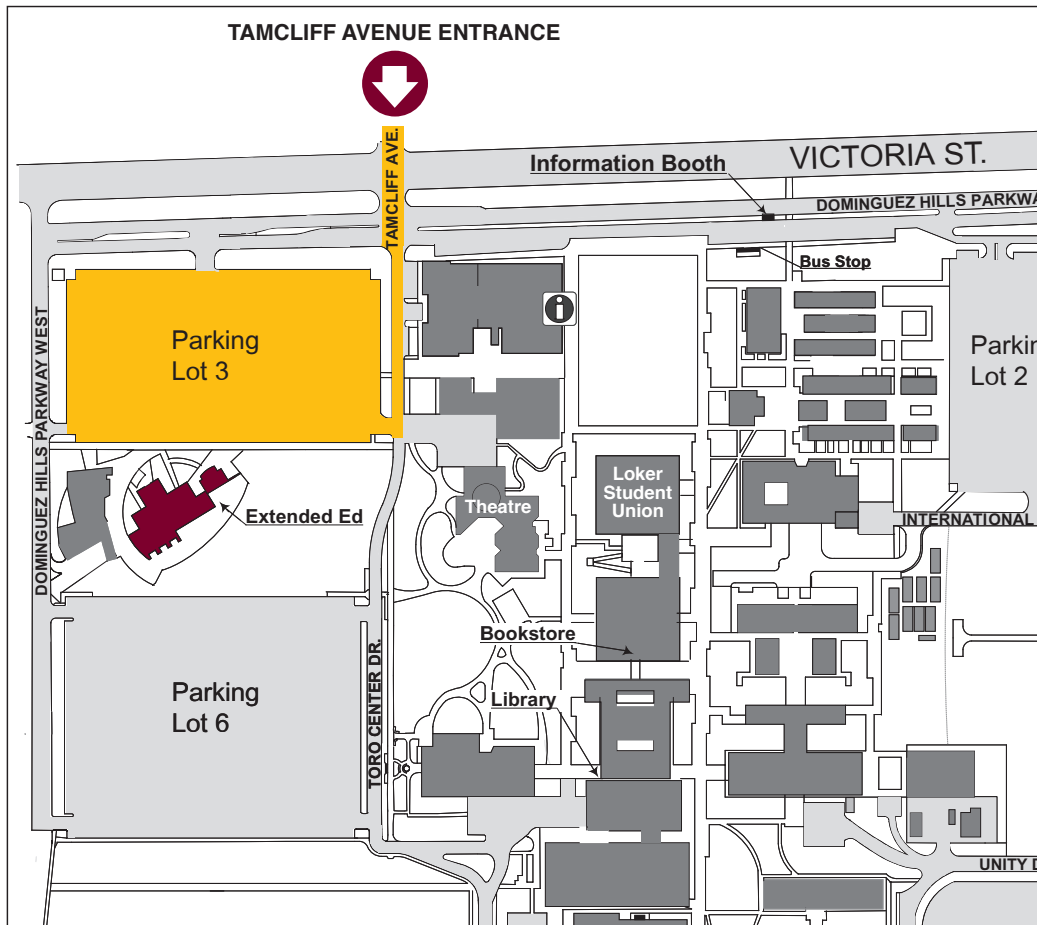

SBACC Board Meeting

Tuesday, January 09, 2018: 8:00 am – 9:45 am

California State University, Dominguez Hills: Extended Education Auditorium.

Parking Coupon Code for parking pass: 1600012 .

Note: Locate parking kiosk in parking lot 3, enter the coupon code to redeem parking pass.

The parking pass must be displayed in clear view on the dashboard. Handicap placard must also have a university parking pass.

Follow signs to the Extended Education Auditorium which is highlighted on the map.

From Los Angeles: 110 south - Follow the Harbor Freeway (110) south to the Artesia Freeway (91) east to Avalon Blvd. Take Avalon Blvd. south to Victoria Street, turn left. The entrance to campus is a right turn at Tamcliff Avenue.

From Santa Monica: 10 East - Follow the Santa Monica Freeway (10) east to the San Diego Freeway (405) south toward Long Beach. Exit at the Vermont Avenue off-ramp. Turn left (east) onto 190th Street. Follow 190th Street east for approximately two miles (190th Street becomes Victoria Street). The campus entrance is a right turn at Tamcliff Avenue, the second traffic signal past Avalon Blvd.

From San Bernardino: 10 West - Follow the San Gabriel Freeway (605) south. Take the Artesia Freeway (91) west toward Redondo Beach. Take the Central Avenue exit and turn left; turn right onto Victoria Street. The campus entrance is a left turn at Tamcliff Avenue.

From San Fernando Valley: 405 South - Follow the San Diego Freeway (405) south toward Long Beach. Exit on the Vermont Avenue off-ramp. Turn left (east) onto 190th Street. Follow 190th Street east for approximately two miles (190th Street becomes Victoria Street). The campus entrance is a right turn at Tamcliff Avenue, the second traffic signal past Avalon Blvd.

From Anaheim: 5 North - Follow the Santa Ana Freeway (5) north to the Artesia Freeway (91) west toward Redondo Beach. Take the Central Avenue exit and turn left; turn right onto Victoria Street. The campus entrance is a left turn at Tamcliff Avenue.

From San Diego: 405 North - Follow the San Diego Freeway (405) north toward Los Angeles to Avalon Blvd. (north) off-ramp. Take Avalon Blvd. north (right) to Victoria Street. Turn right (east) onto Victoria Street. The entrance to campus is a right turn at Tamcliff Avenue.