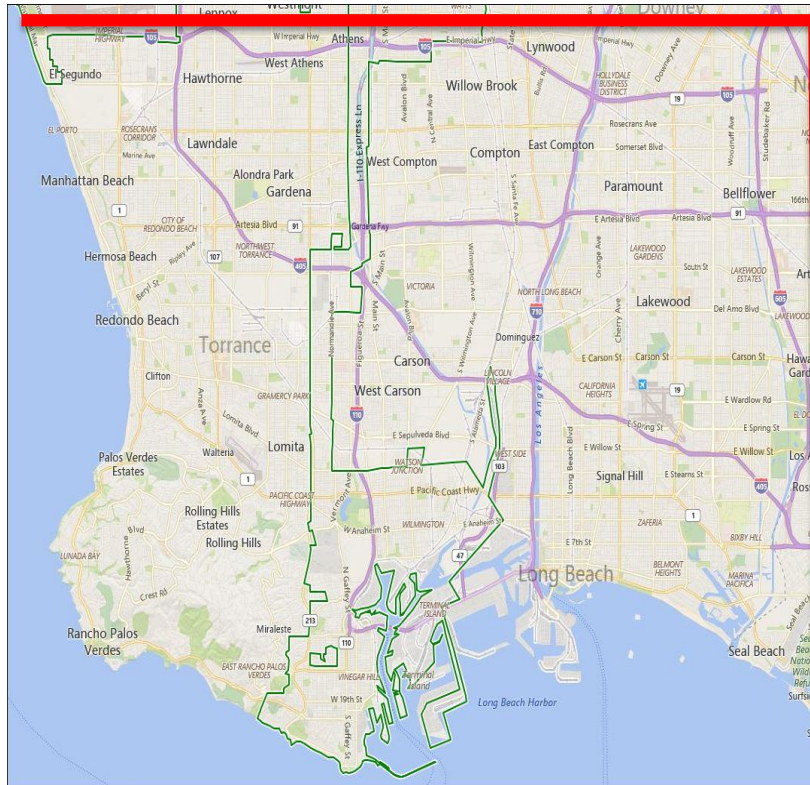

SCORE LA – South Bay Sub-Chapter

- New South Bay Sub-Chapter supports area South of the 105 Freeway and West of the 605 Freeway – Currently 14 Mentors serving cities in South Bay

South Bay Sub-Chapter

Current State