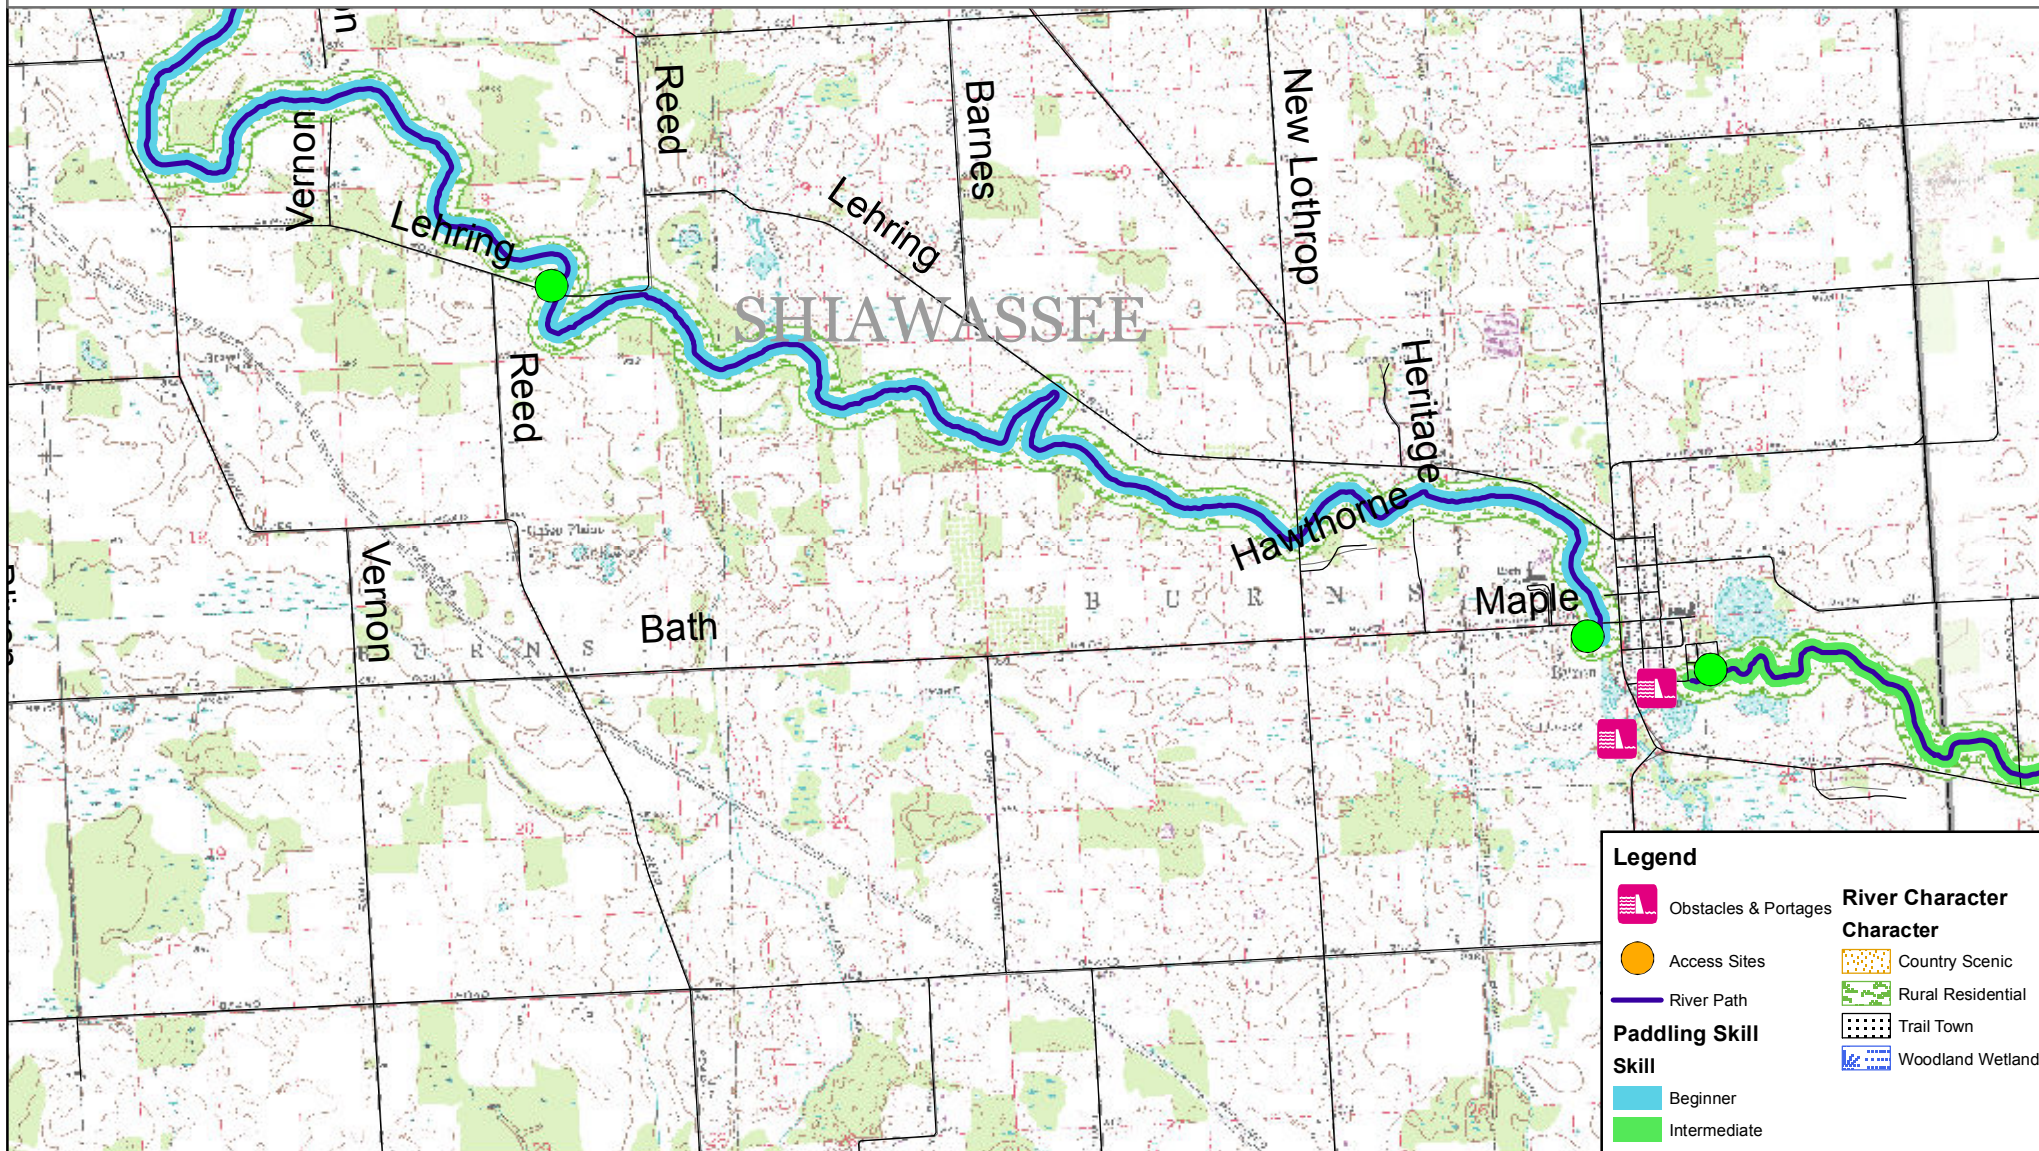

Shiawassee River National Water Trail

River Character & Skill Level

Map produced by University Outreach, University of Michigan-Flint
 Funding support provided by the Saginaw Bay Watershed Initiative Network

Legend

	Obstacles & Portages	River Character	
	Access Sites		Country Scenic
	River Path		Rural Residential
Paddling Skill			Trail Town
	Beginner		Woodland Wetland
	Intermediate		