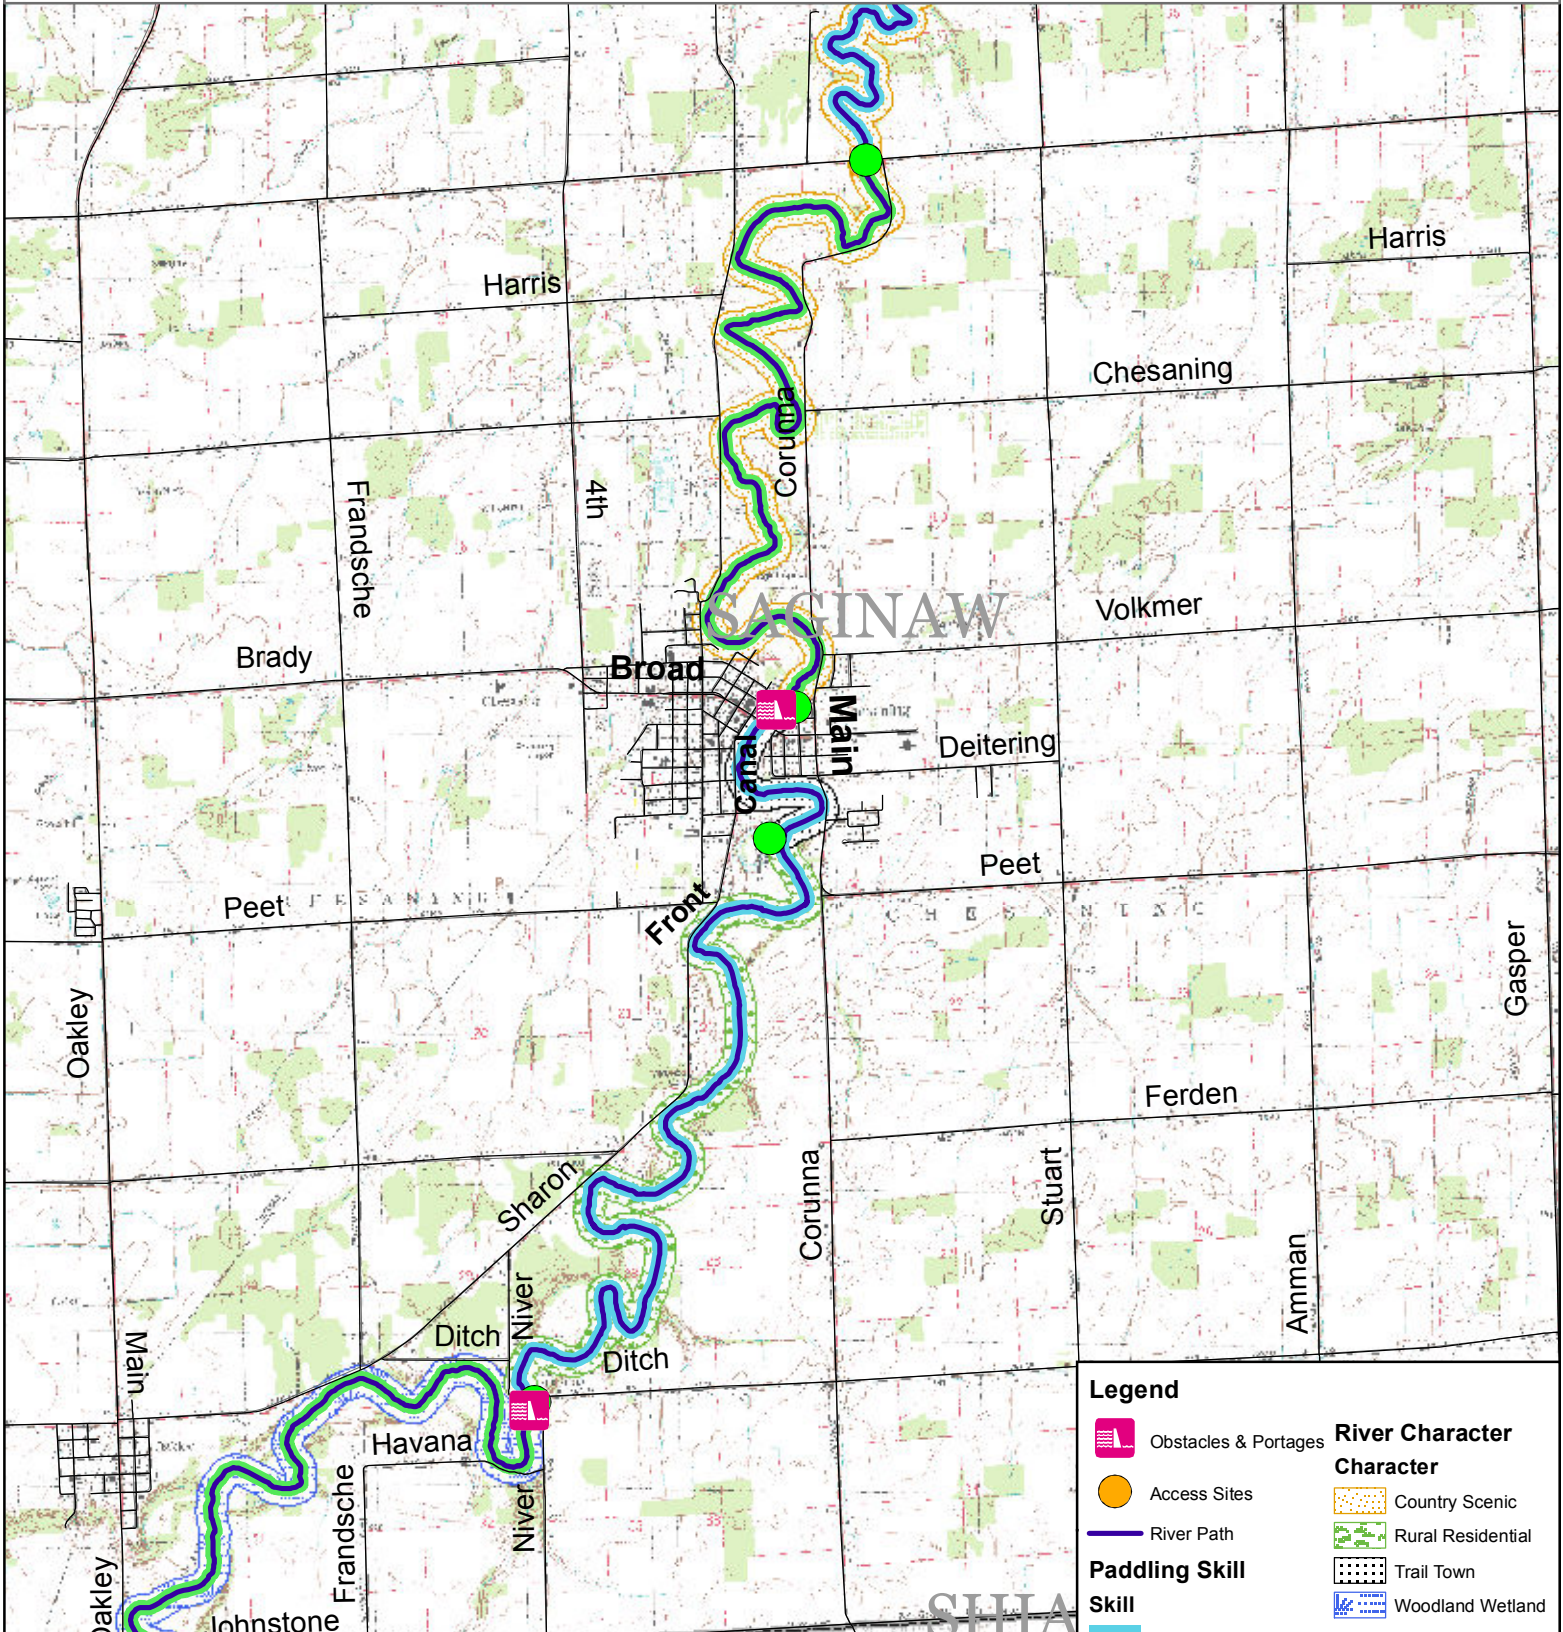

# Shiawassee River National Water Trail River Character & Skill Level

## Legend

- |   |                      |   |
|---|----------------------|---|
|  | Obstacles & Portages | <b>River Character</b>  |
|  | Access Sites         | <b>Character</b>  |
|  | River Path           |  Country Scenic    |
|  | Beginner             |  Rural Residential |
|  | Intermediate         |  Trail Town        |
|   |                      |  Woodland Wetland  |