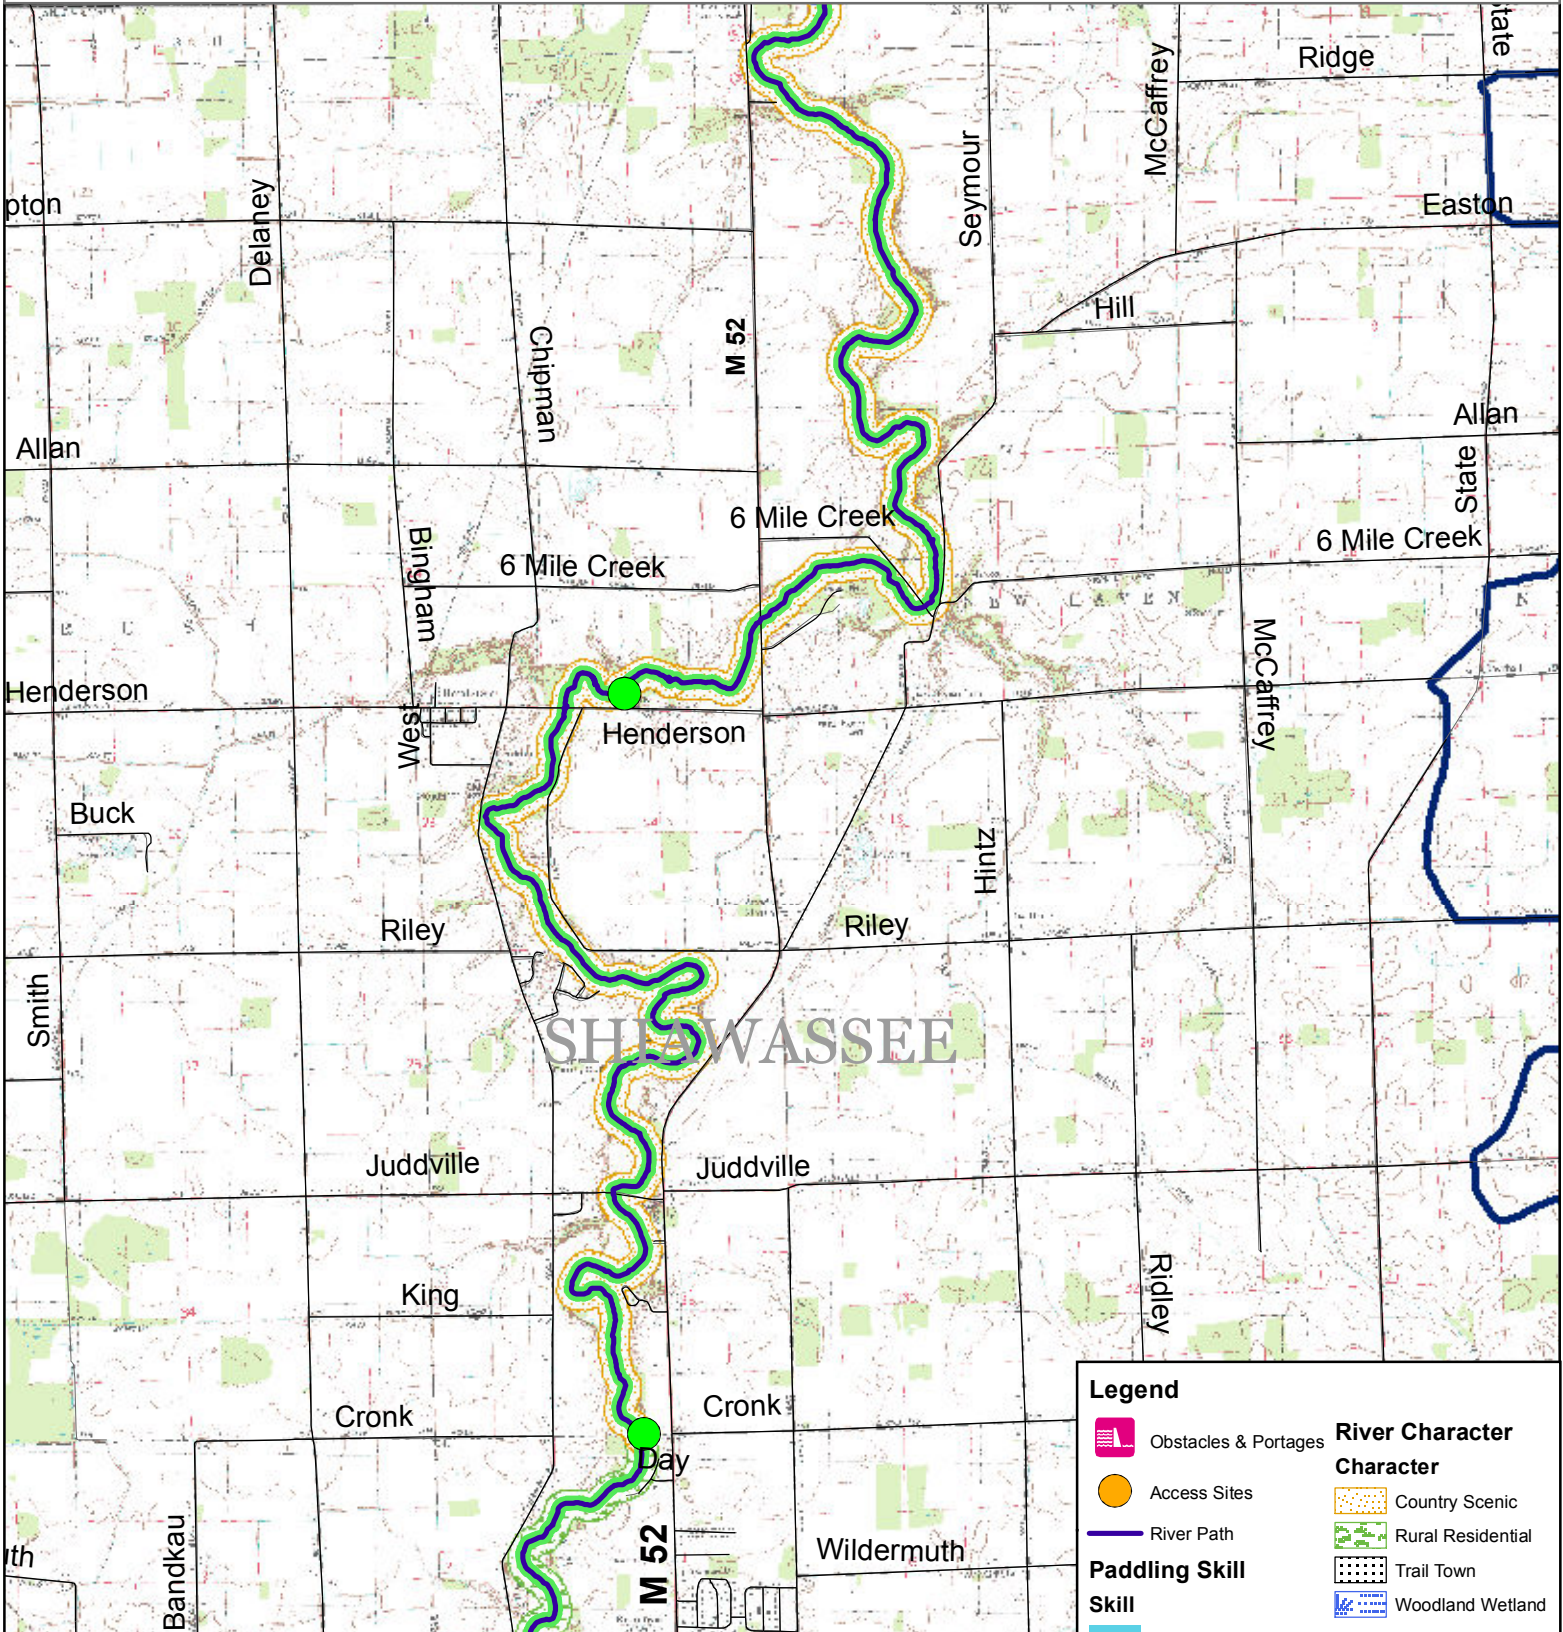

Shiawassee River National Water Trail River Character & Skill Level

Legend

	Obstacles & Portages	River Character	
	Access Sites	Character	
	River Path		Country Scenic
	Beginner		Rural Residential
	Intermediate		Trail Town
			Woodland Wetland