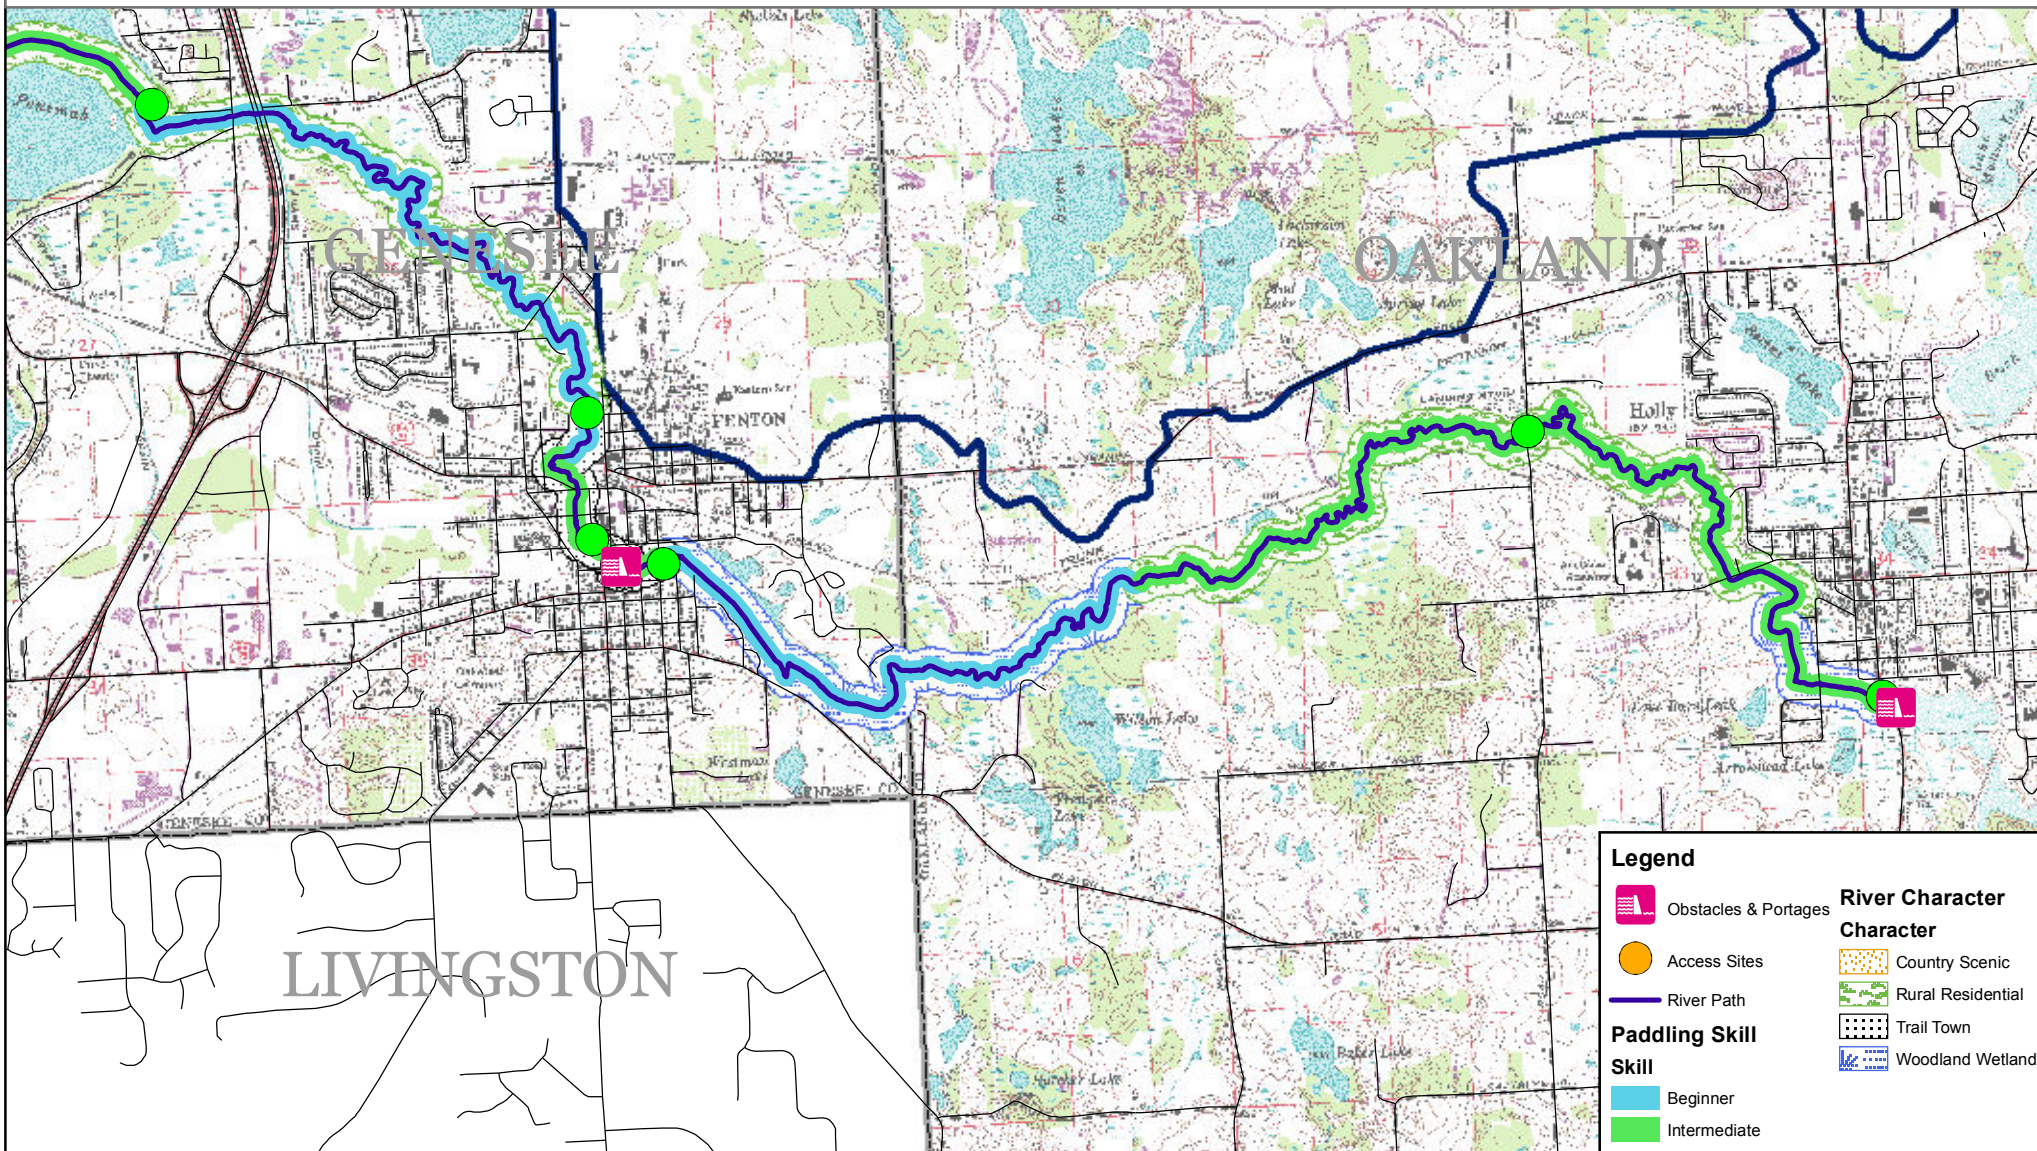

Shiawassee River National Water Trail

River Character & Skill Level

Map produced by University Outreach, University of Michigan-Flint
 Funding support provided by the Saginaw Bay Watershed Initiative Network

Legend

| | | | |
|-----------------------|----------------------|------------------------|-------------------|
| | Obstacles & Portages | River Character | |
| | Access Sites | | Country Scenic |
| | River Path | | Rural Residential |
| Paddling Skill | | | Trail Town |
| | Beginner | | Woodland Wetland |
| | Intermediate | | |