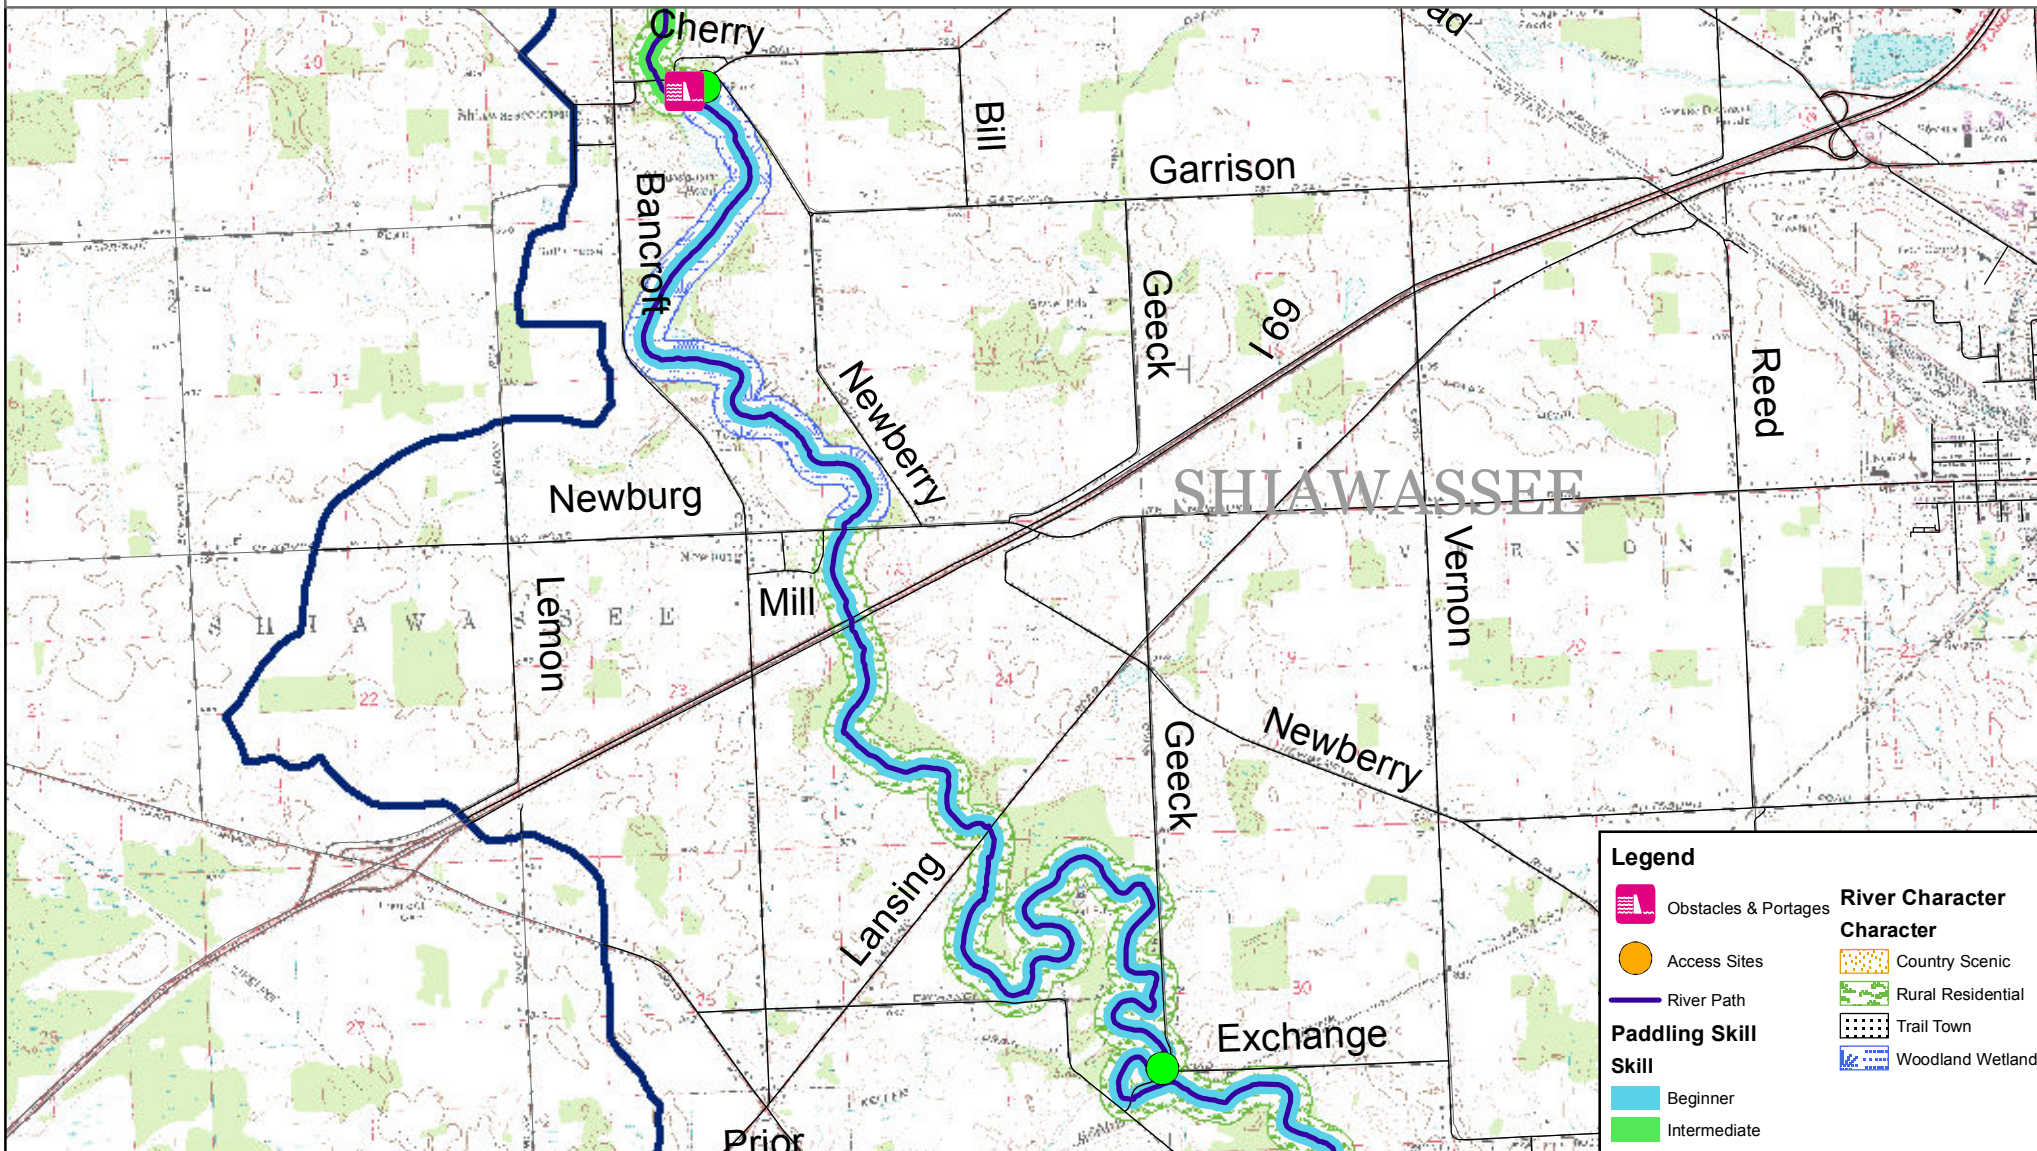

# Shiawassee River National Water Trail

## River Character & Skill Level

Map produced by University Outreach, University of Michigan-Flint  
 Funding support provided by the Saginaw Bay Watershed Initiative Network

**Legend**

- Obstacles & Portages
- Access Sites
- River Path
- Paddling Skill**
- Beginner
- Intermediate
- River Character**
- Country Scenic
- Rural Residential
- Trail Town
- Woodland Wetland