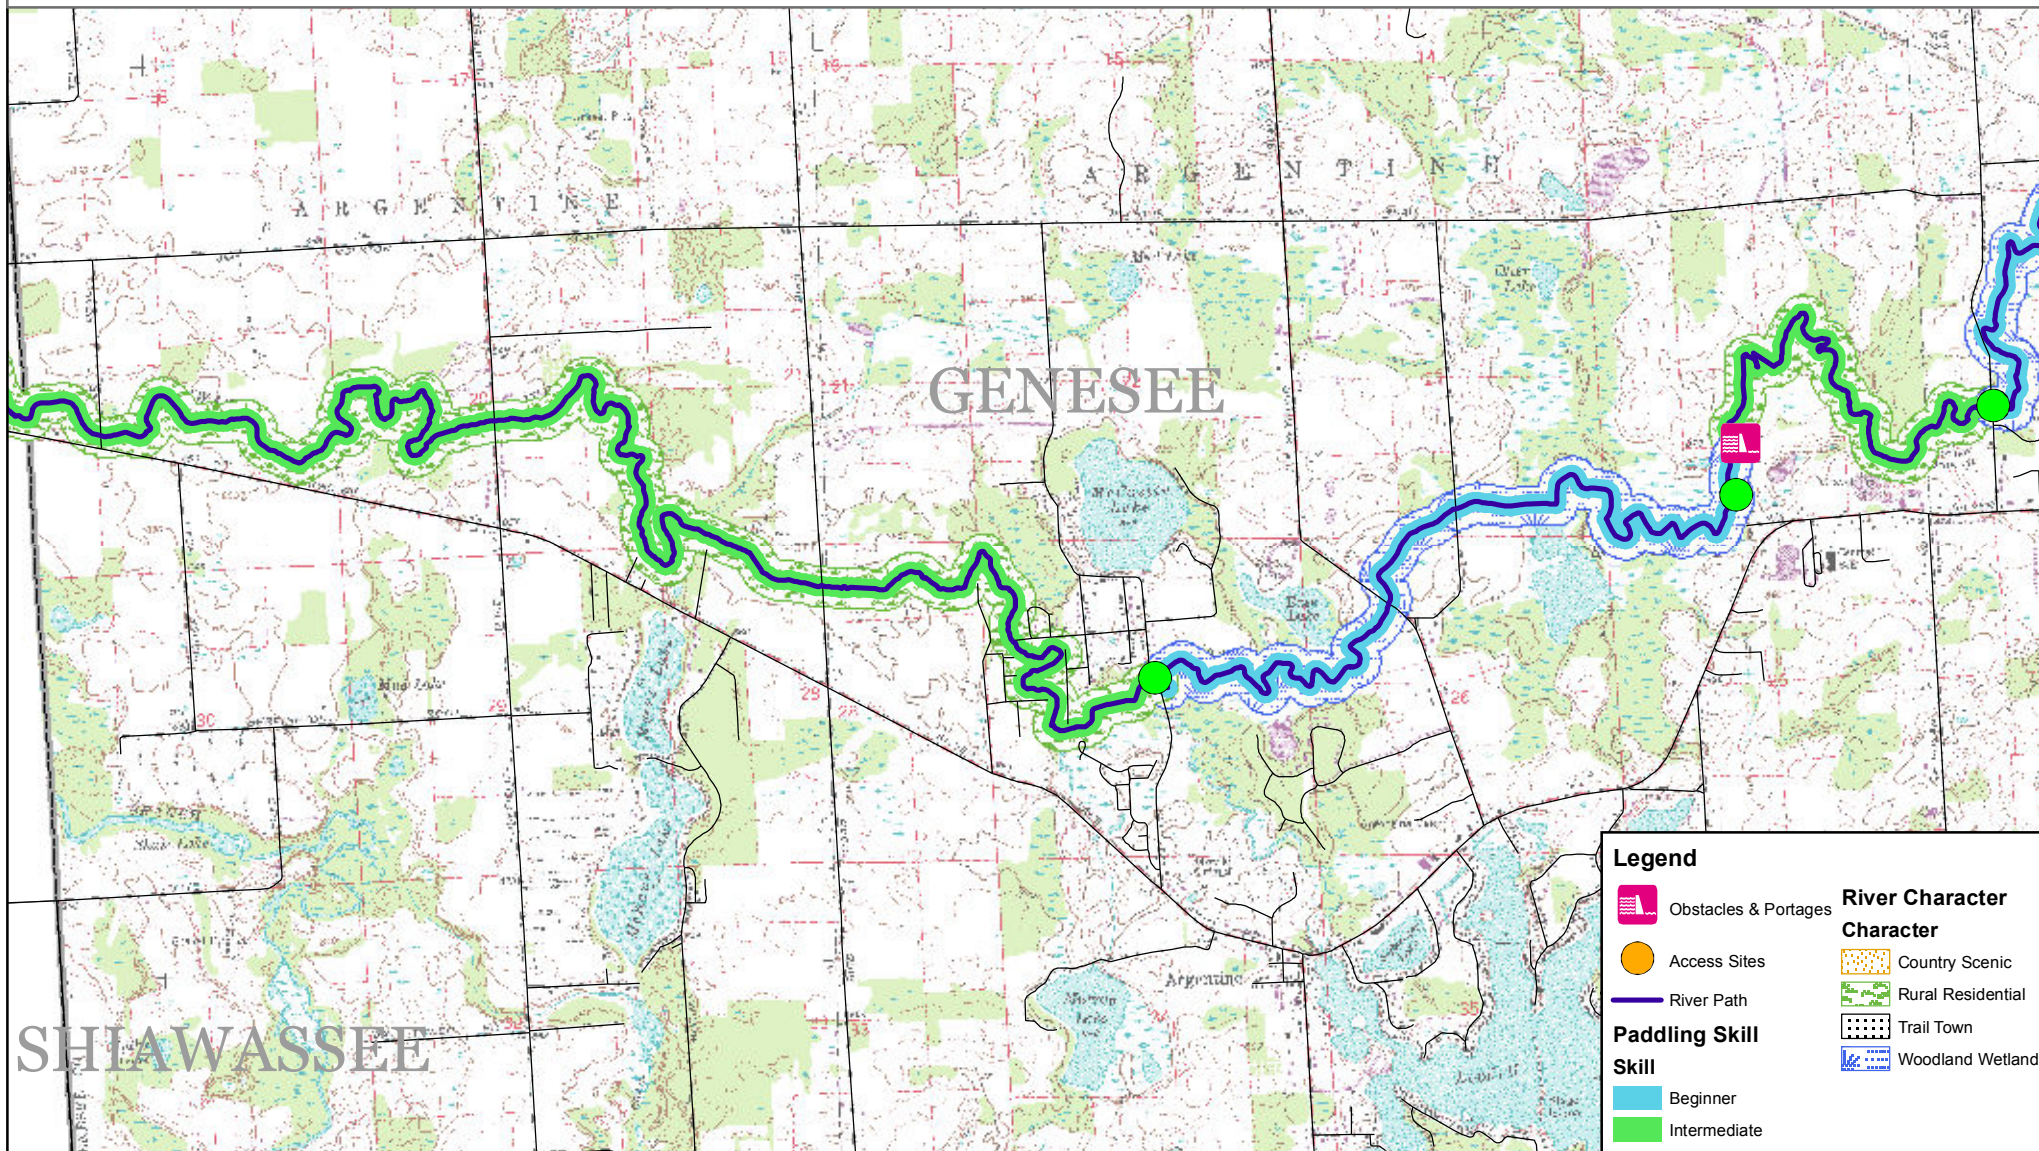

Shiawassee River National Water Trail River Character & Skill Level

Map produced by University Outreach, University of Michigan-Flint
Funding support provided by the Saginaw Bay Watershed Initiative Network

Legend

	Obstacles & Portages	River Character	
	Access Sites		Country Scenic
	River Path		Rural Residential
Padding Skill			Trail Town
	Beginner		Woodland Wetland
	Intermediate		