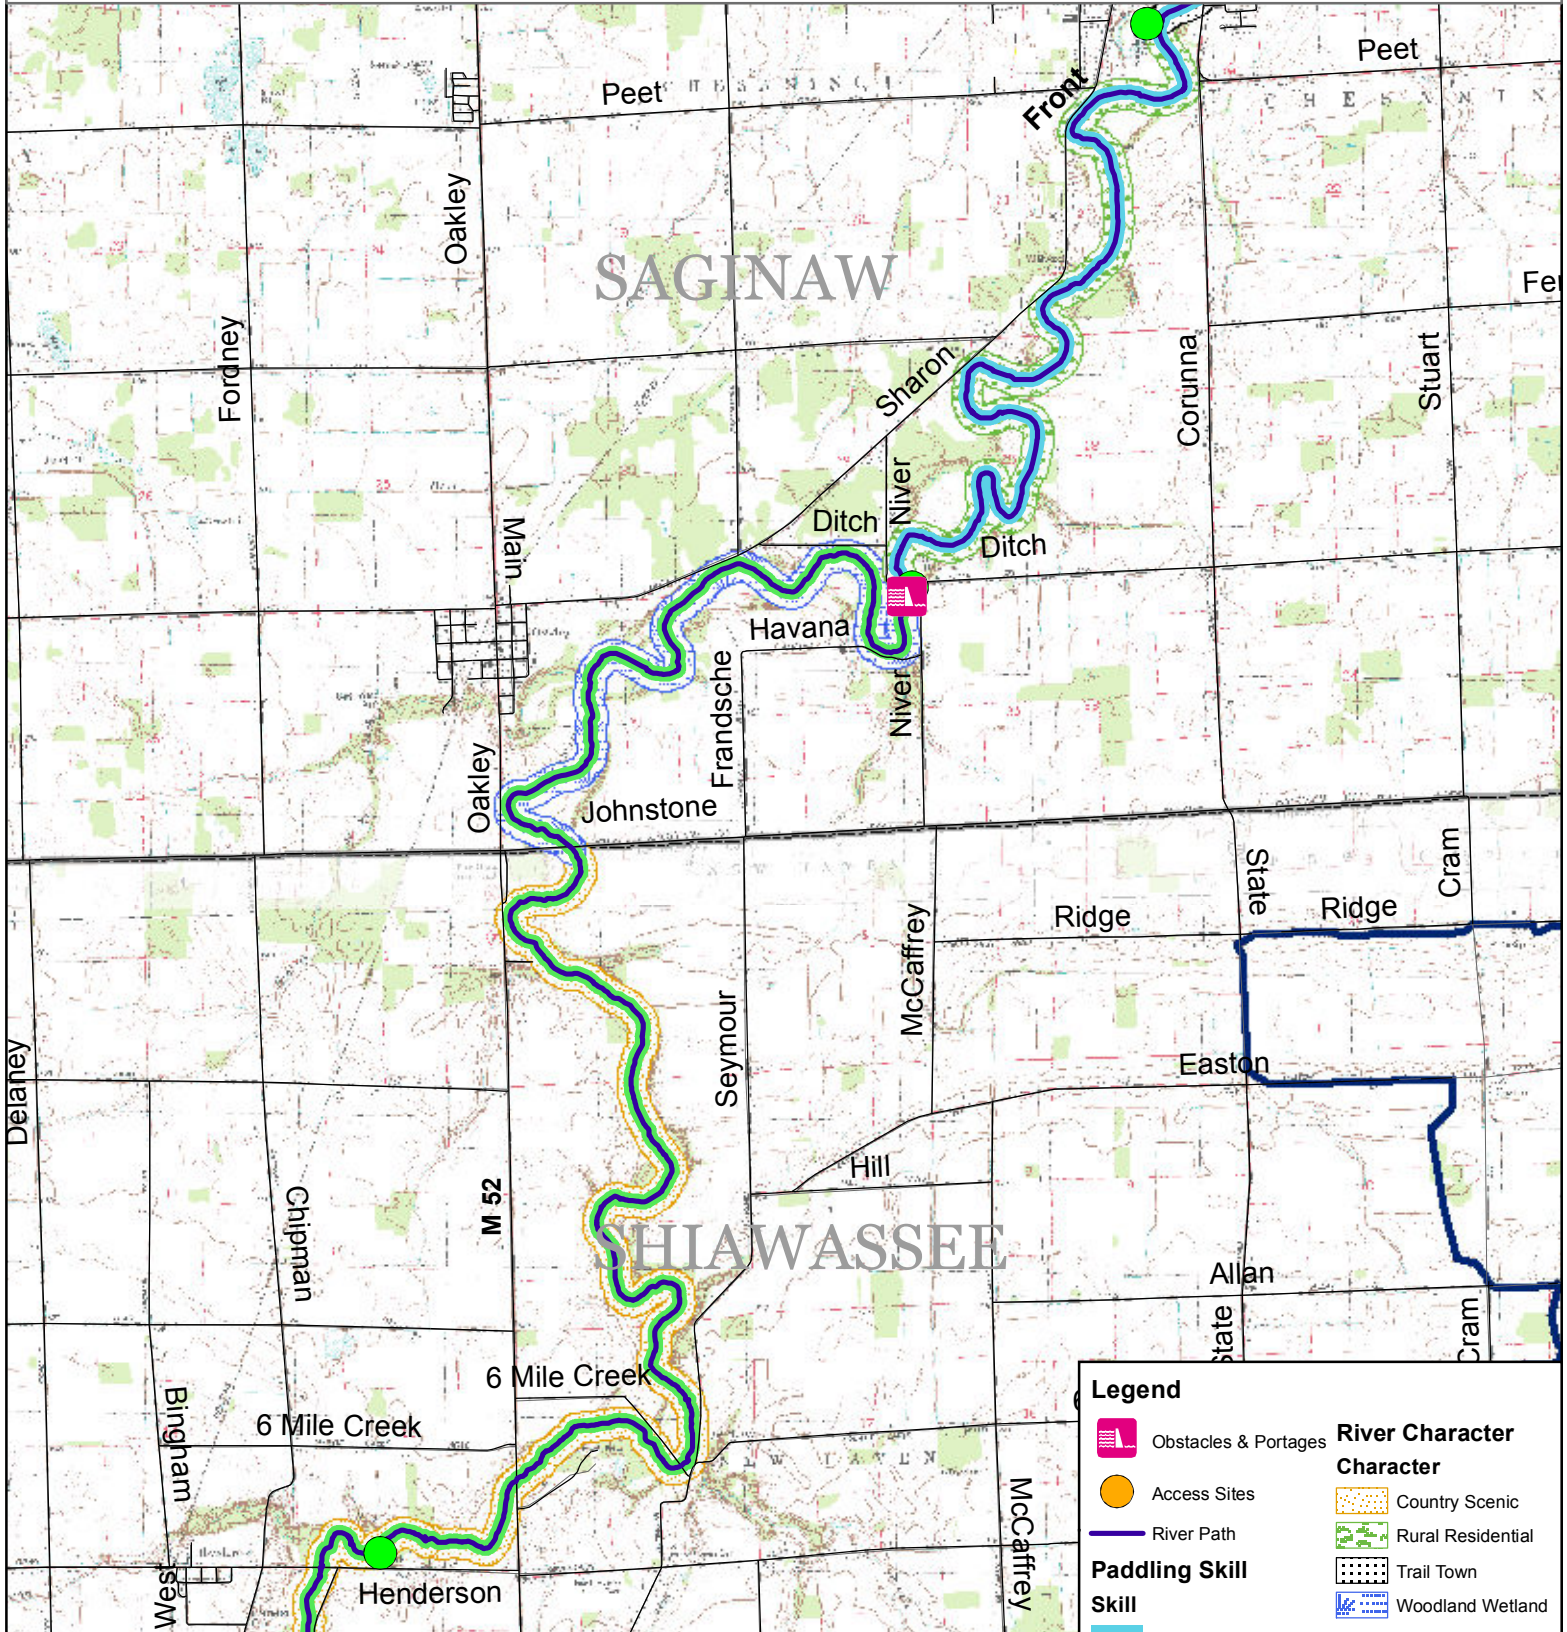

Shiawassee River National Water Trail River Character & Skill Level

0 0.75 1.5 3 Miles

Legend

	Obstacles & Portages		River Character
	Access Sites		Character
	River Path		Country Scenic
	Skill		Rural Residential
	Beginner		Trail Town
	Intermediate		Woodland Wetland