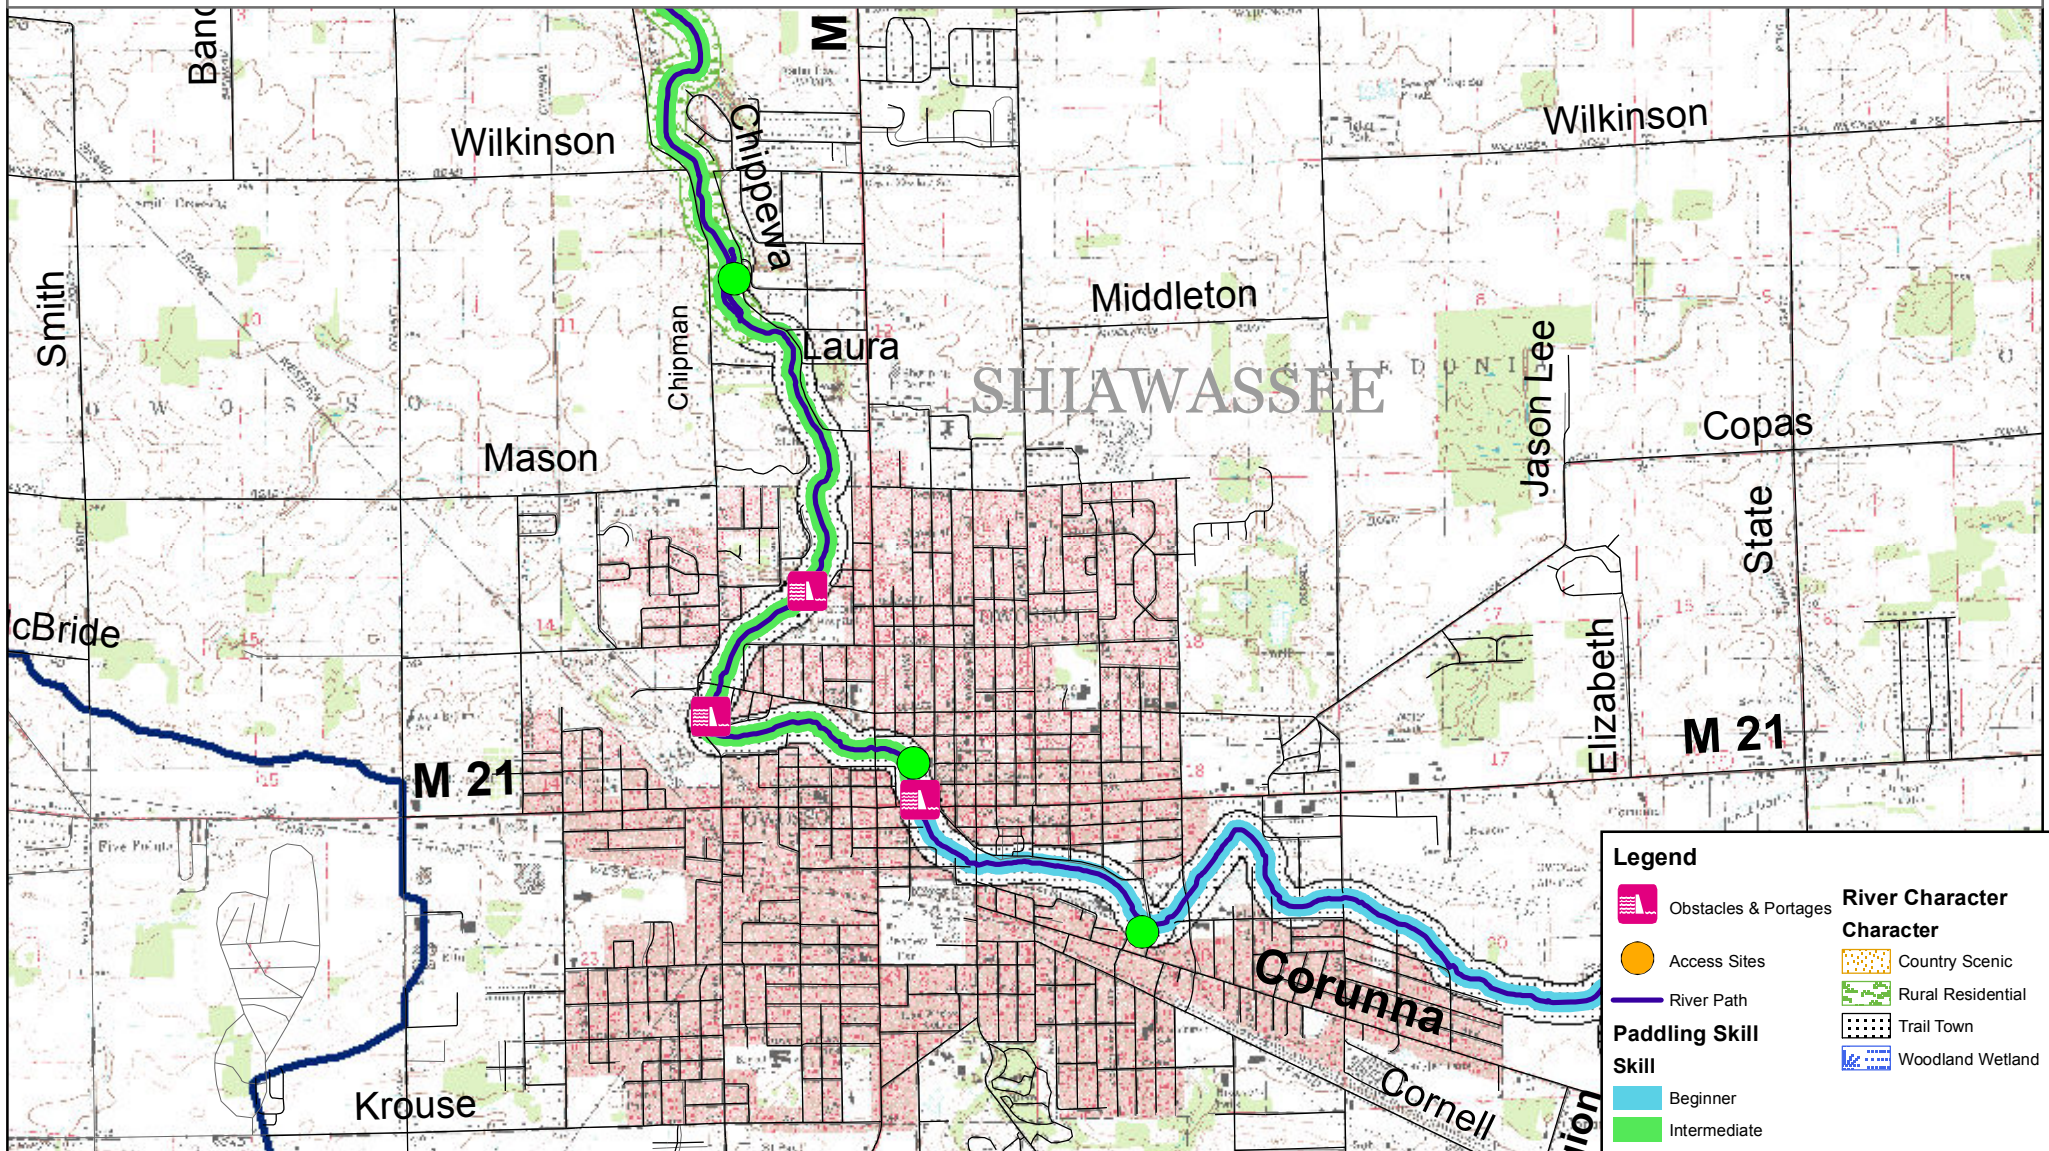

Shiawassee River National Water Trail River Character & Skill Level

Map produced by University Outreach, University of Michigan-Flint
Funding support provided by the Saginaw Bay Watershed Initiative Network

Legend

	Obstacles & Portages	River Character	
	Access Sites		Country Scenic
	River Path		Rural Residential
	Paddling Skill		Trail Town
	Beginner		Woodland Wetland
	Intermediate		