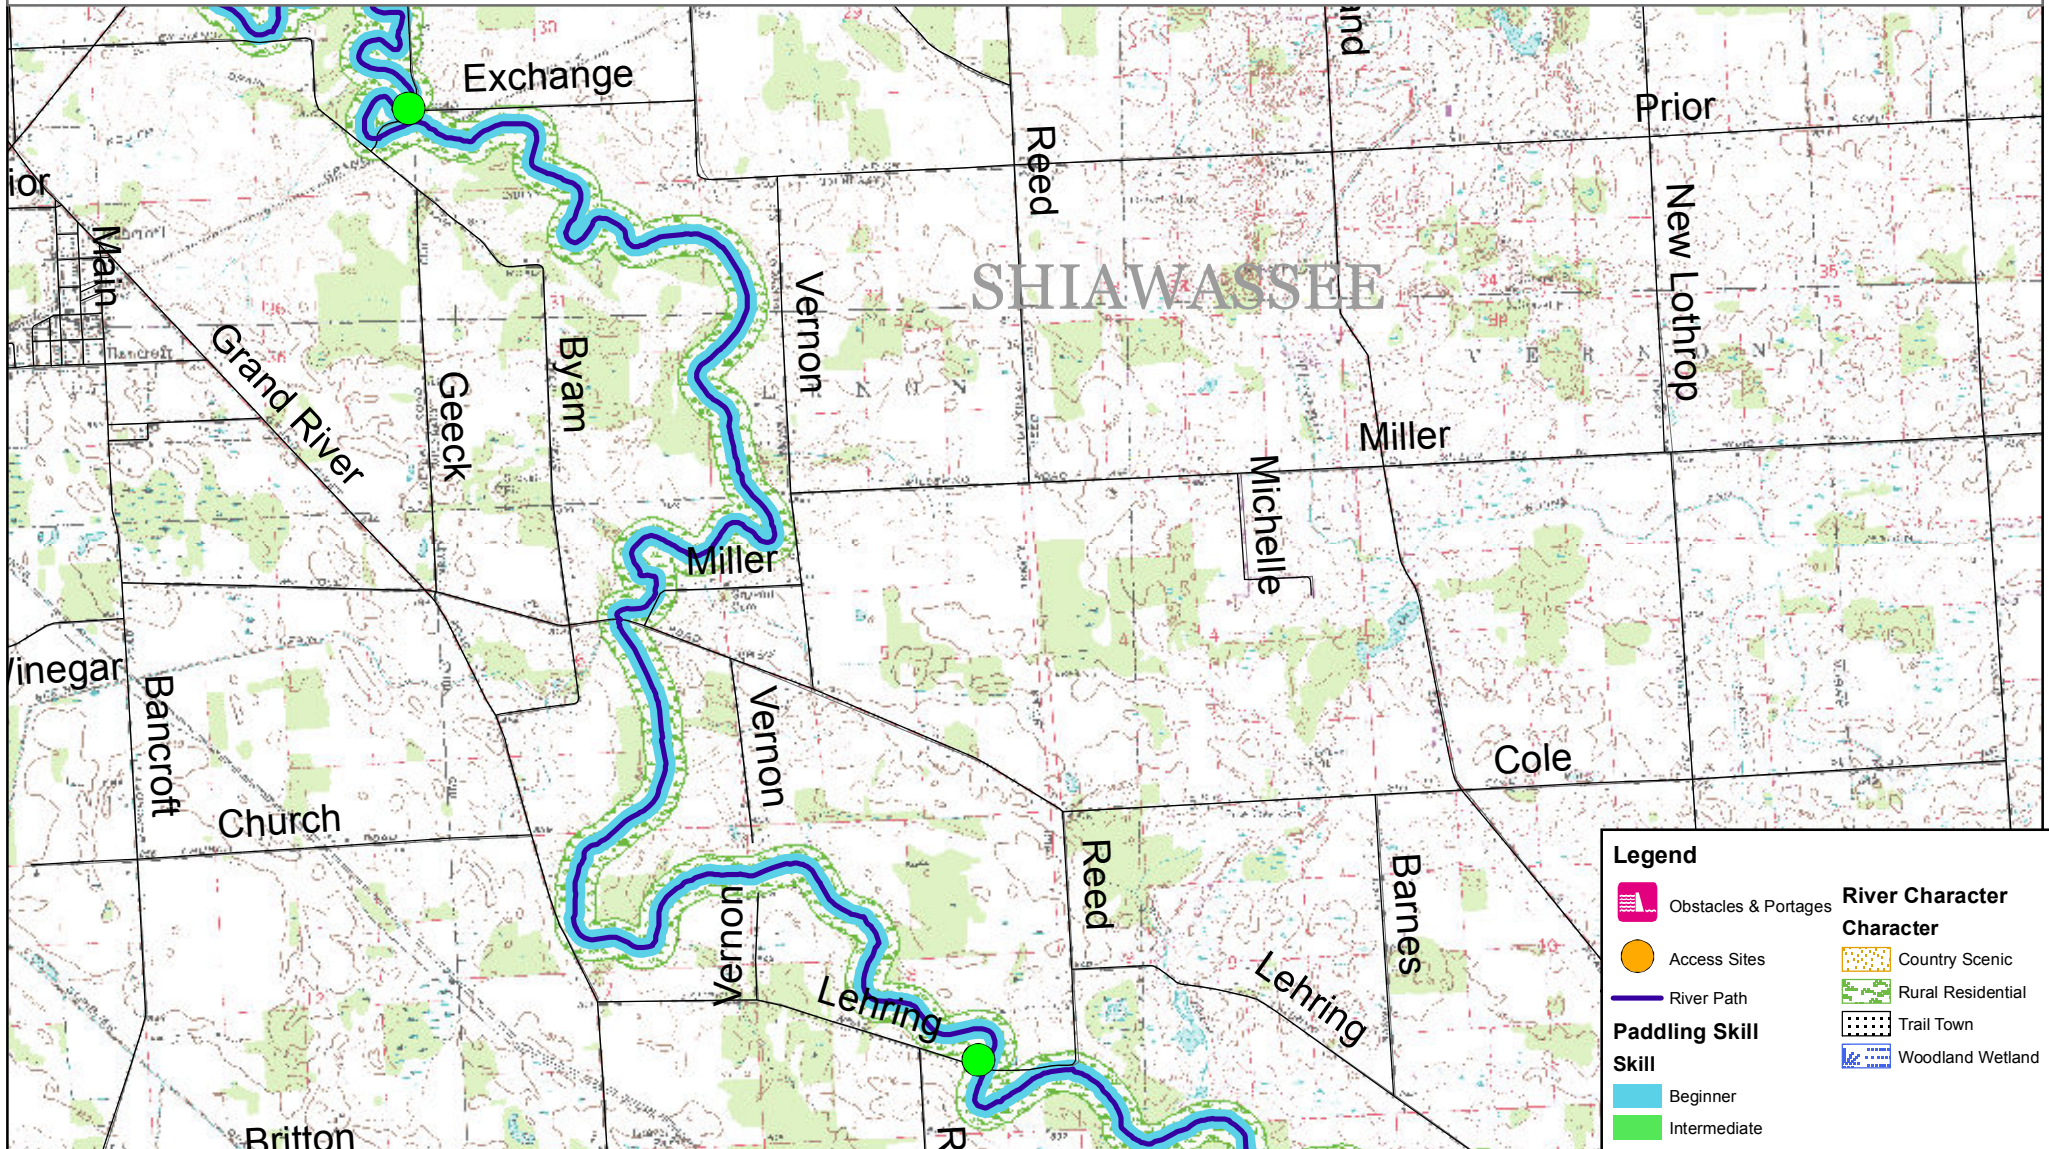

Shiawassee River National Water Trail River Character & Skill Level

Map produced by University Outreach, University of Michigan-Flint
Funding support provided by the Saginaw Bay Watershed Initiative Network

Legend

	Obstacles & Portages	River Character	
	Access Sites		Country Scenic
	River Path		Rural Residential
Paddling Skill			Trail Town
	Beginner		Woodland Wetland
	Intermediate		