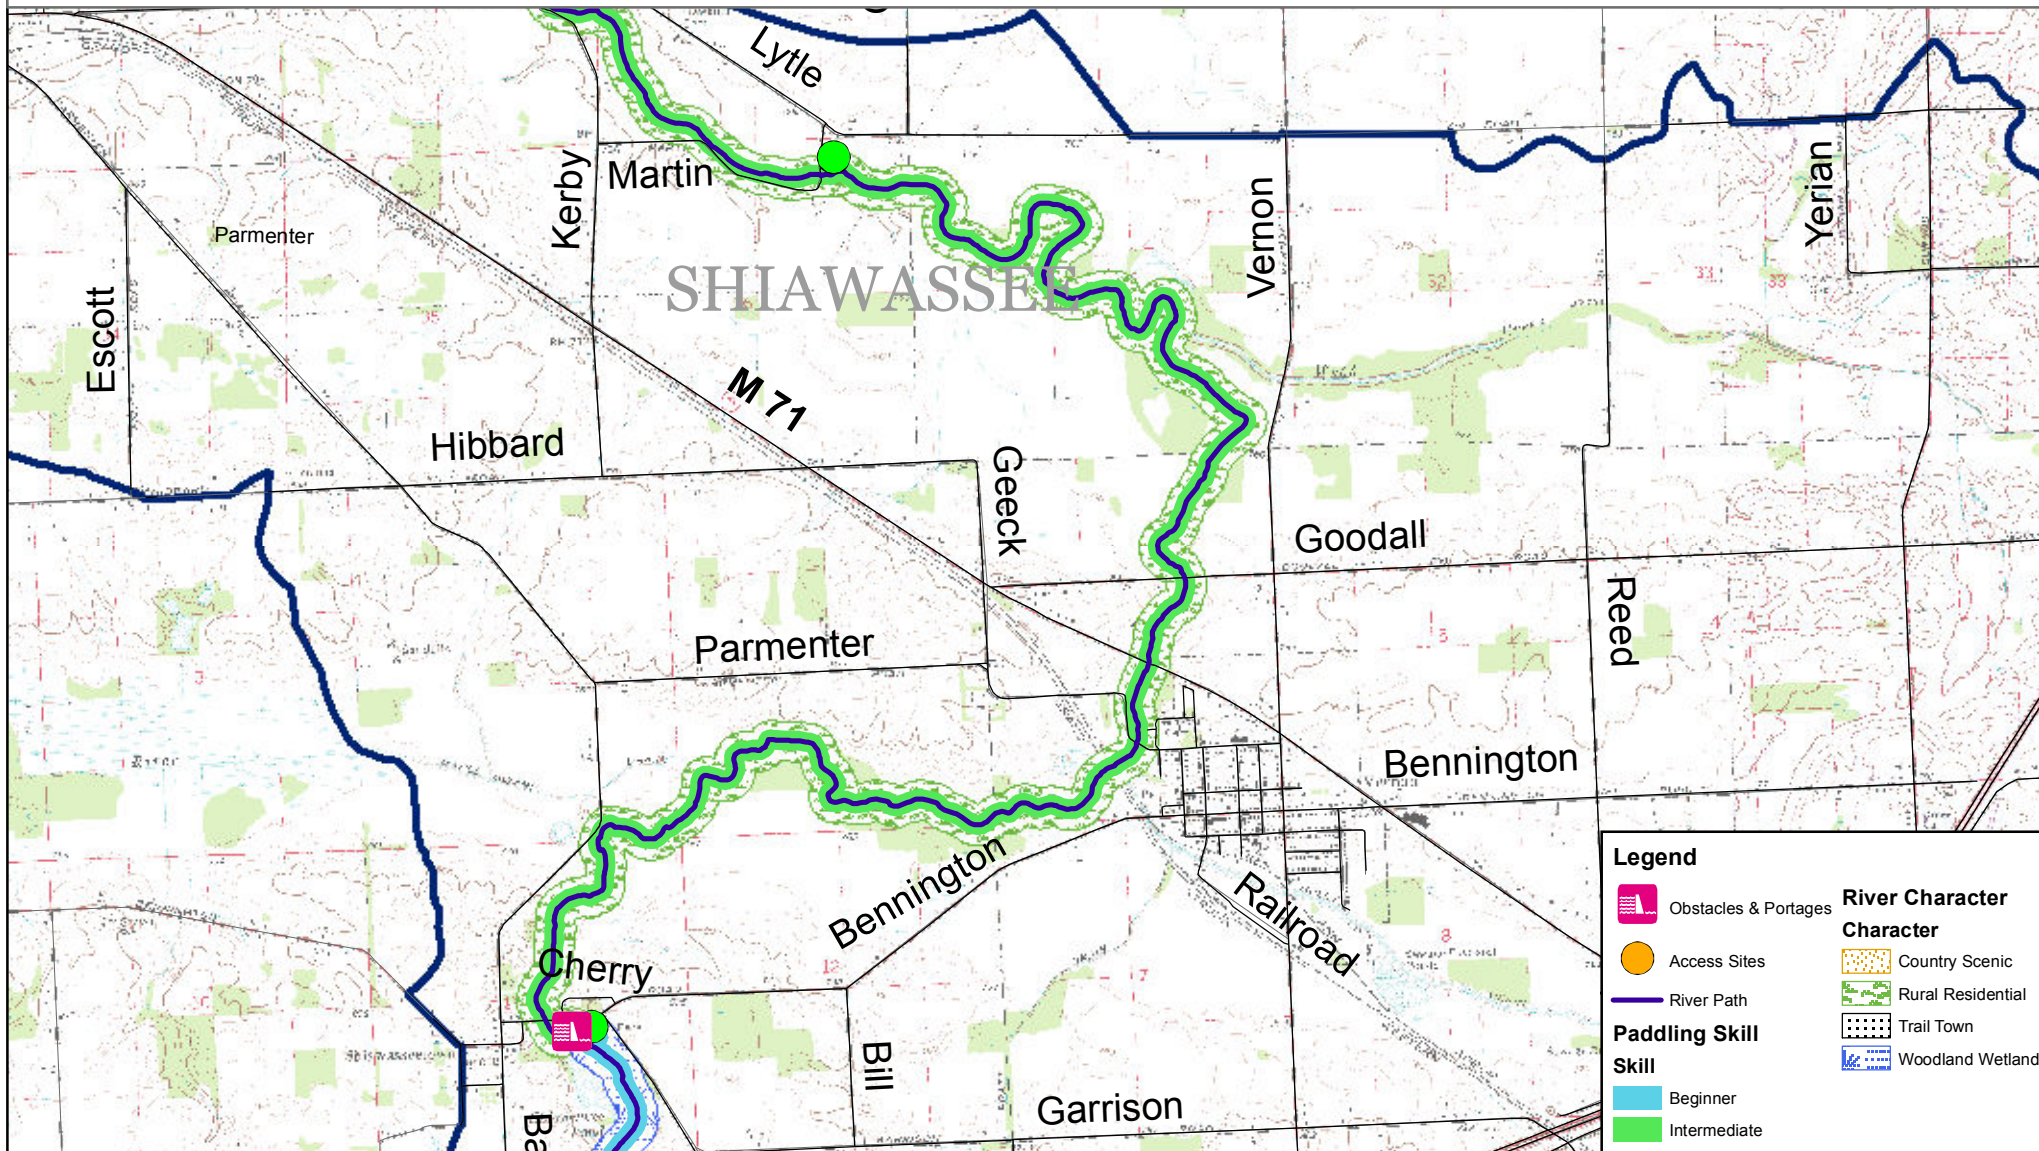

Shiawassee River National Water Trail River Character & Skill Level

Map produced by University Outreach, University of Michigan-Flint
Funding support provided by the Saginaw Bay Watershed Initiative Network

Legend

- Obstacles & Portages
- Access Sites
- River Path
- Paddling Skill**
 - Beginner
 - Intermediate
- River Character**
 - Country Scenic
 - Rural Residential
 - Trail Town
 - Woodland Wetland