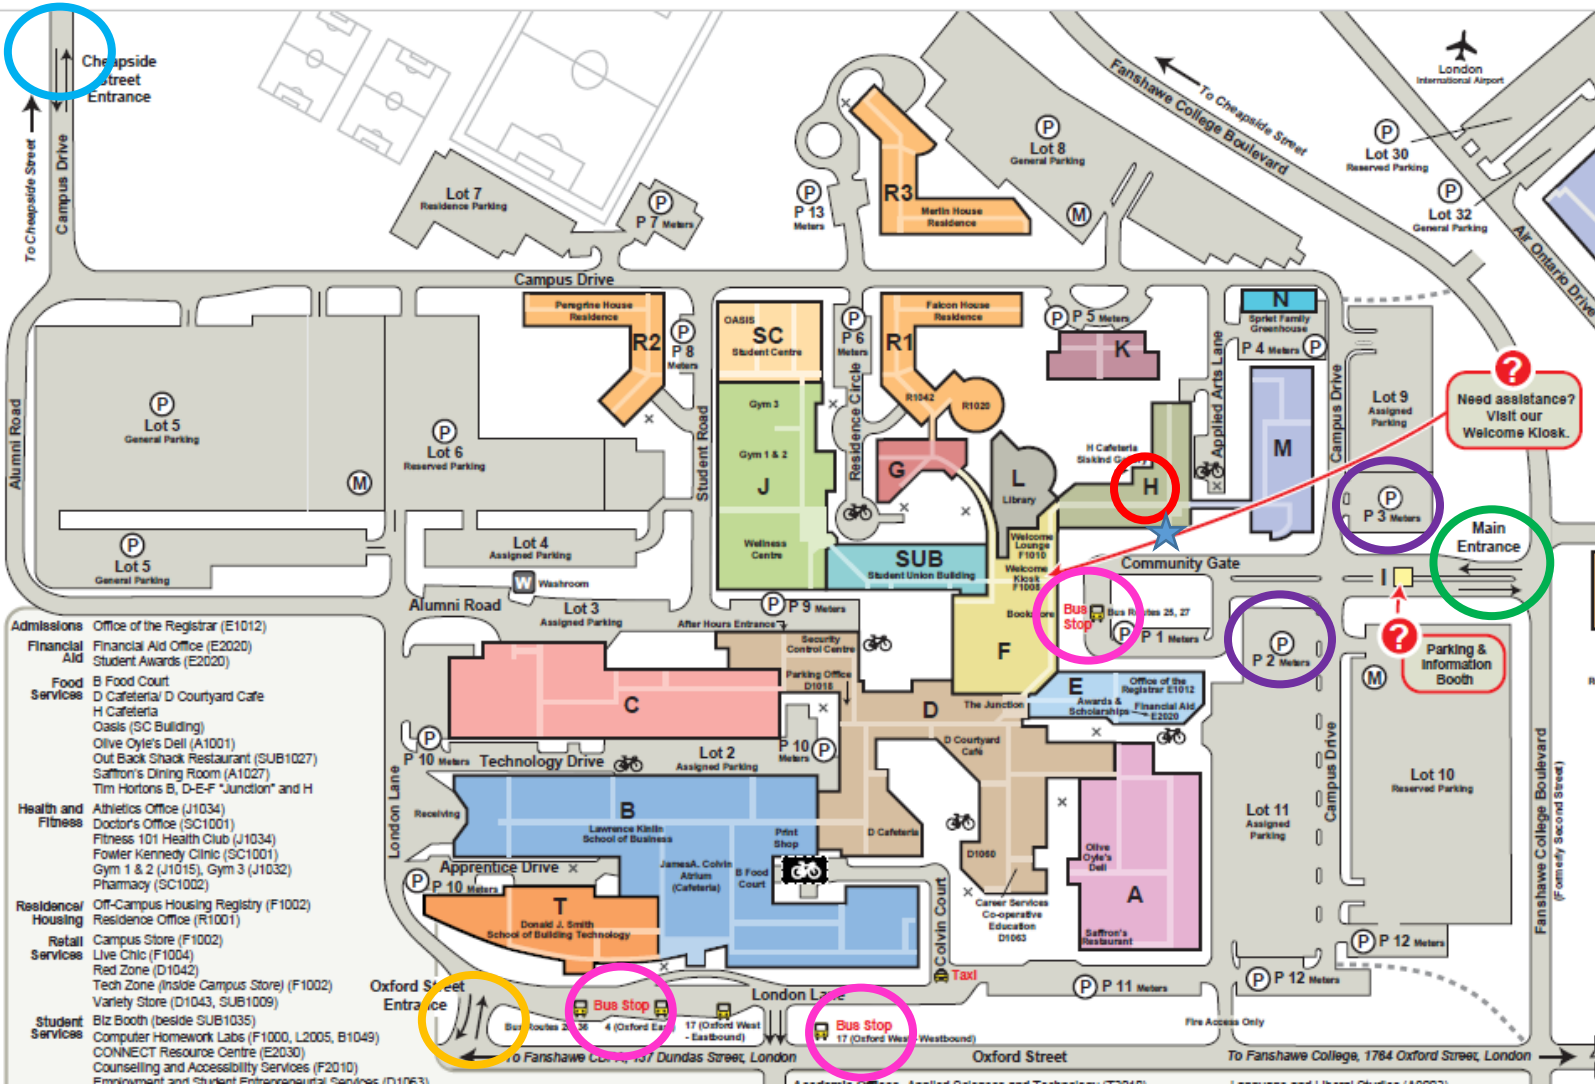

## Map of Fanshawe College

### Legend

- H Cafeteria: Location of Event
- Parking Lots: Complimentary parking in all lots on weekends
- Main Entrance from Fanshawe College Blvd. (Second Street)
- Entrance from Oxford Street
- Entrance from Cheapside Street
- Bus Stops
- ★ Entrance to H Building