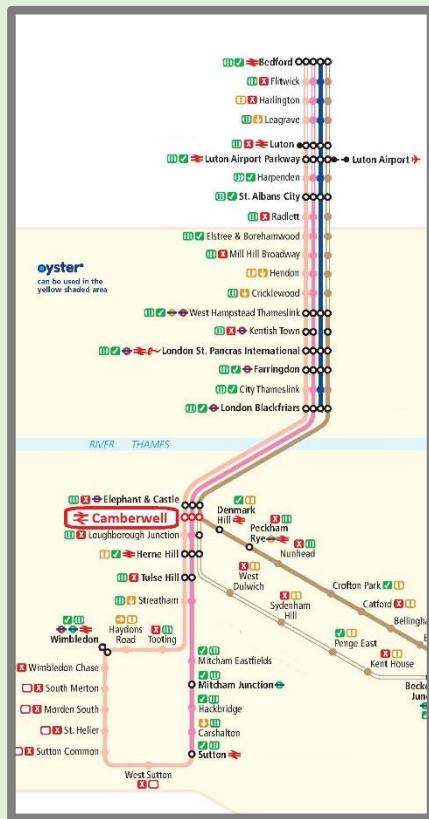

Sign the petition, find out more and get involved at:

www.OpenOurStation.uk

@OpenOurStation

@OpenOurStation