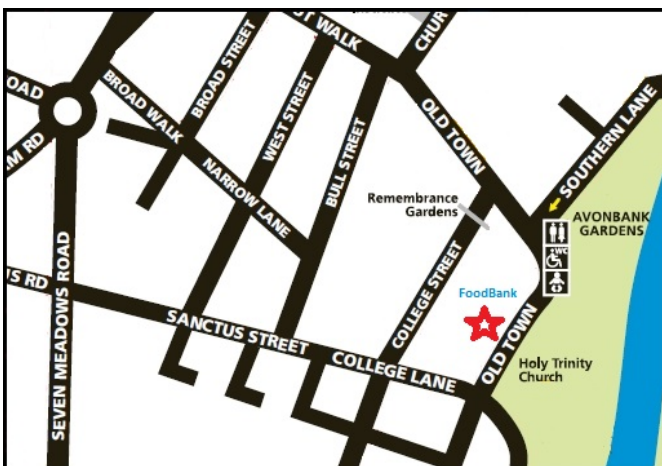

From The Royal Shakespeare Theatre and The Swan Theatre continue along Waterside, with the river to your left, away from the town centre and continue along Southern Lane.

At the T-Junction you need to turn left into Old Town. Carry on until you reach the second entrance to Holy Trinity Church and we are on your right-hand side

TUESDAYS 12.00 pm to 2.00 pm,

FRIDAYS 12.00 pm to 2.00 pm

Methodist Church, Old Town, Stratford-Upon-Avon CV37 6BG

Walking Directions

From The Royal Shakespeare Theatre and The Swan Theatre continue along Waterside, with the river to your left, away from the town centre and continue along Southern Lane.

At the T-Junction you need to turn left into Old Town. Carry on until you reach the second entrance to Holy Trinity Church and we are on your right-hand side

Your shopping will be heavy so please make sure you can get it home. If you could bring some carrier bags that would help us. Thank you.