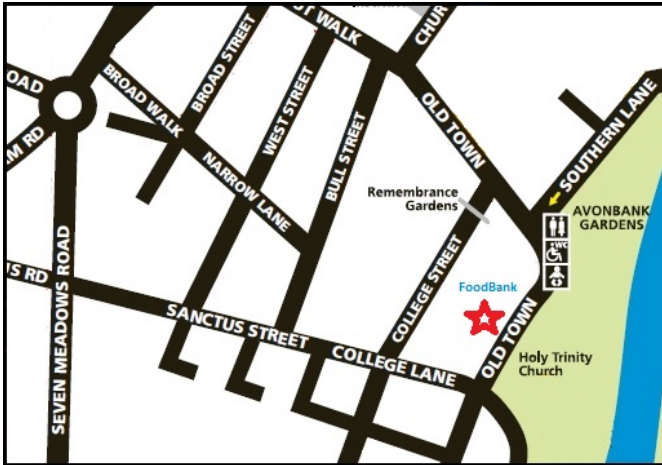

Foodbank opening times

MONDAYS 5.00 pm to 6.30 pm

THURSDAYS 5.00 pm to 6.30 pm

TUESDAYS 12.00 pm to 2.00 pm,

FRIDAYS 12.00 pm to 2.00 pm

Methodist Church, Old Town, Stratford-Upon-Avon CV37 6BG

Walking Directions

From The Royal Shakespeare Theatre and The Swan Theatre continue along Waterside, with the river to your left, away from the town centre and continue along Southern Lane.

At the T-Junction you need to turn left into Old Town. Carry on until you reach the second entrance to Holy Trinity Church and we are on your right-hand side

TUESDAYS 12.00 pm to 2.00 pm,

FRIDAYS 12.00 pm to 2.00 pm

Methodist Church, Old Town, Stratford-Upon-Avon CV37 6BG

Walking Directions

From The Royal Shakespeare Theatre and The Swan Theatre continue along Waterside, with the river to your left, away from the town centre and continue along Southern Lane.

At the T-Junction you need to turn left into Old Town. Carry on until you reach the second entrance to Holy Trinity Church and we are on your right-hand side

Your shopping will be heavy so please make sure you can get it home. If you could bring some carrier bags that would help us. Thank you.