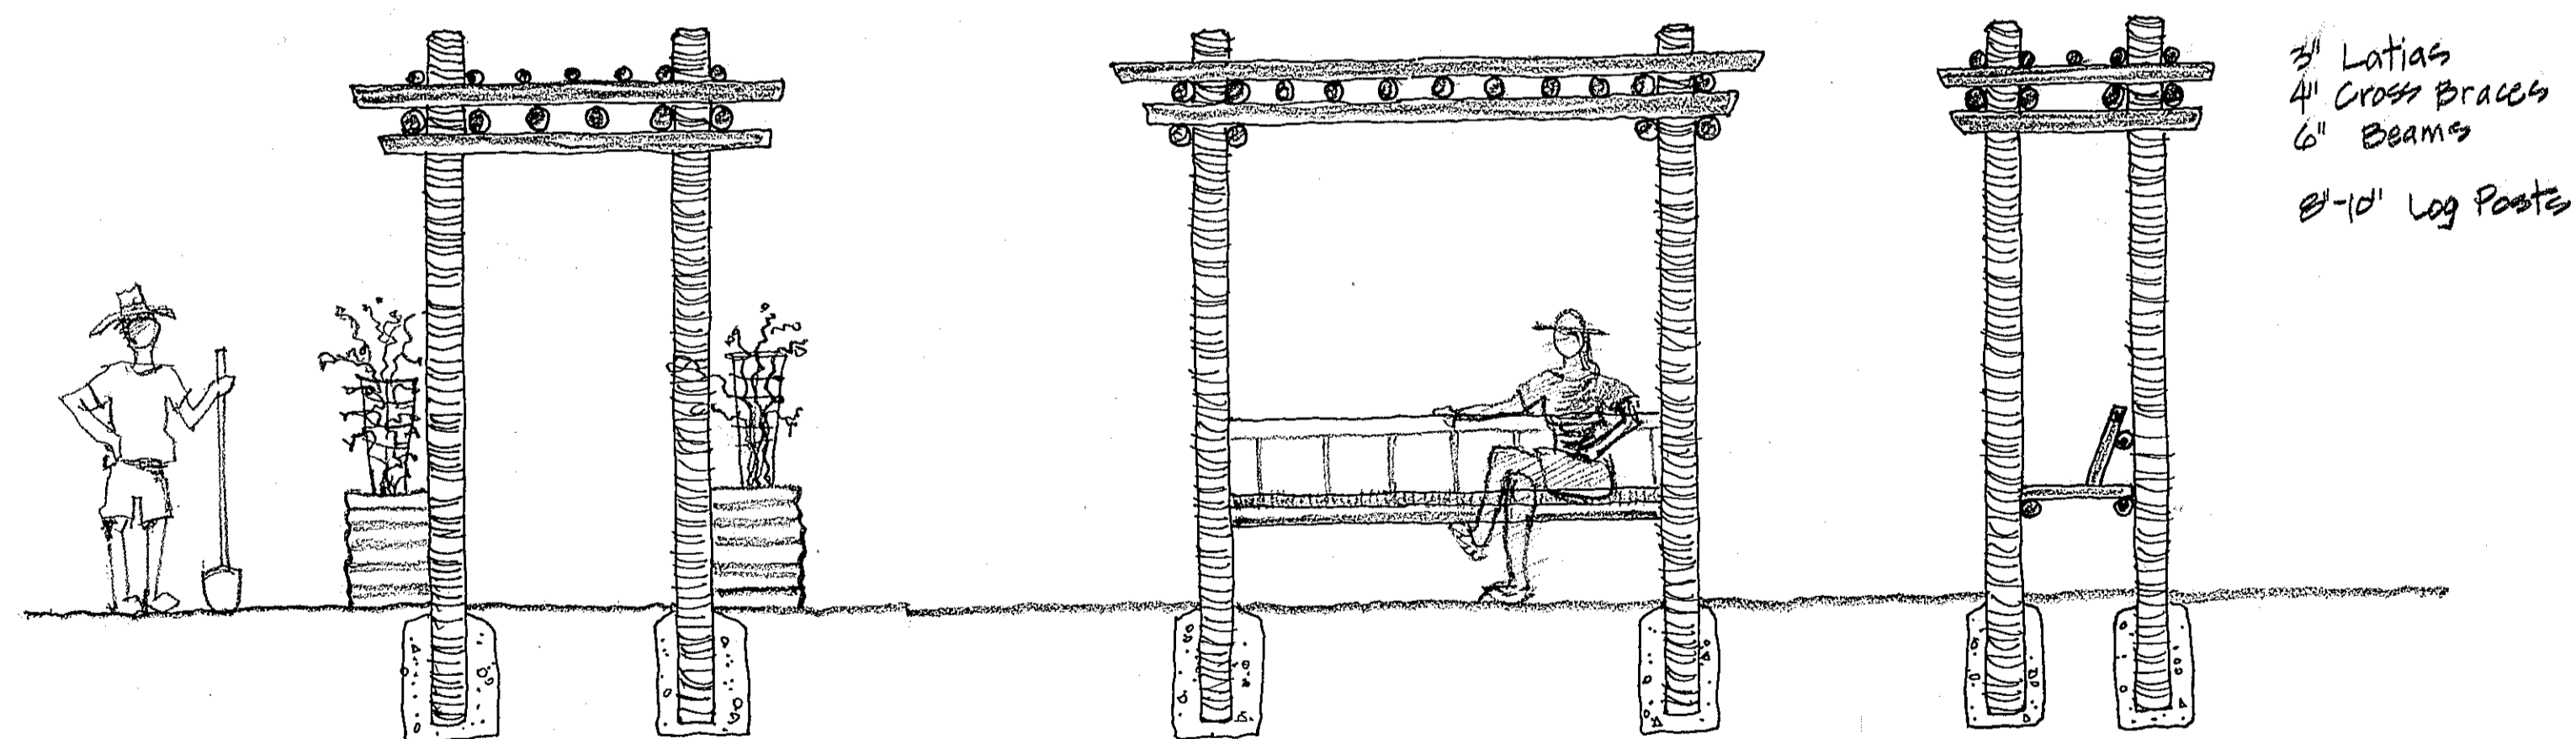

| REVISIONS | BY |
|-----------|----|
| | |
| | |
| | |
| | |
| | |
| | |
| | |

Entry Gate and Perimeter Fence Concept
scale 1"=3'

Shade Structure
with Culvert Gardens
side view

Shade Structure with Bench
Front View

Bench
side view

Storage Shed 12' x 18'
End view scale 1"=3'-0"

Three Springs Community Garden
at Confluence Park

| | |
|-------|----------|
| Date | 12-31-15 |
| Scale | 1"=3'-0" |
| Drawn | A.M. |
| Job | |
| Sheet | 2 of 2 |
| Of | Sheets |