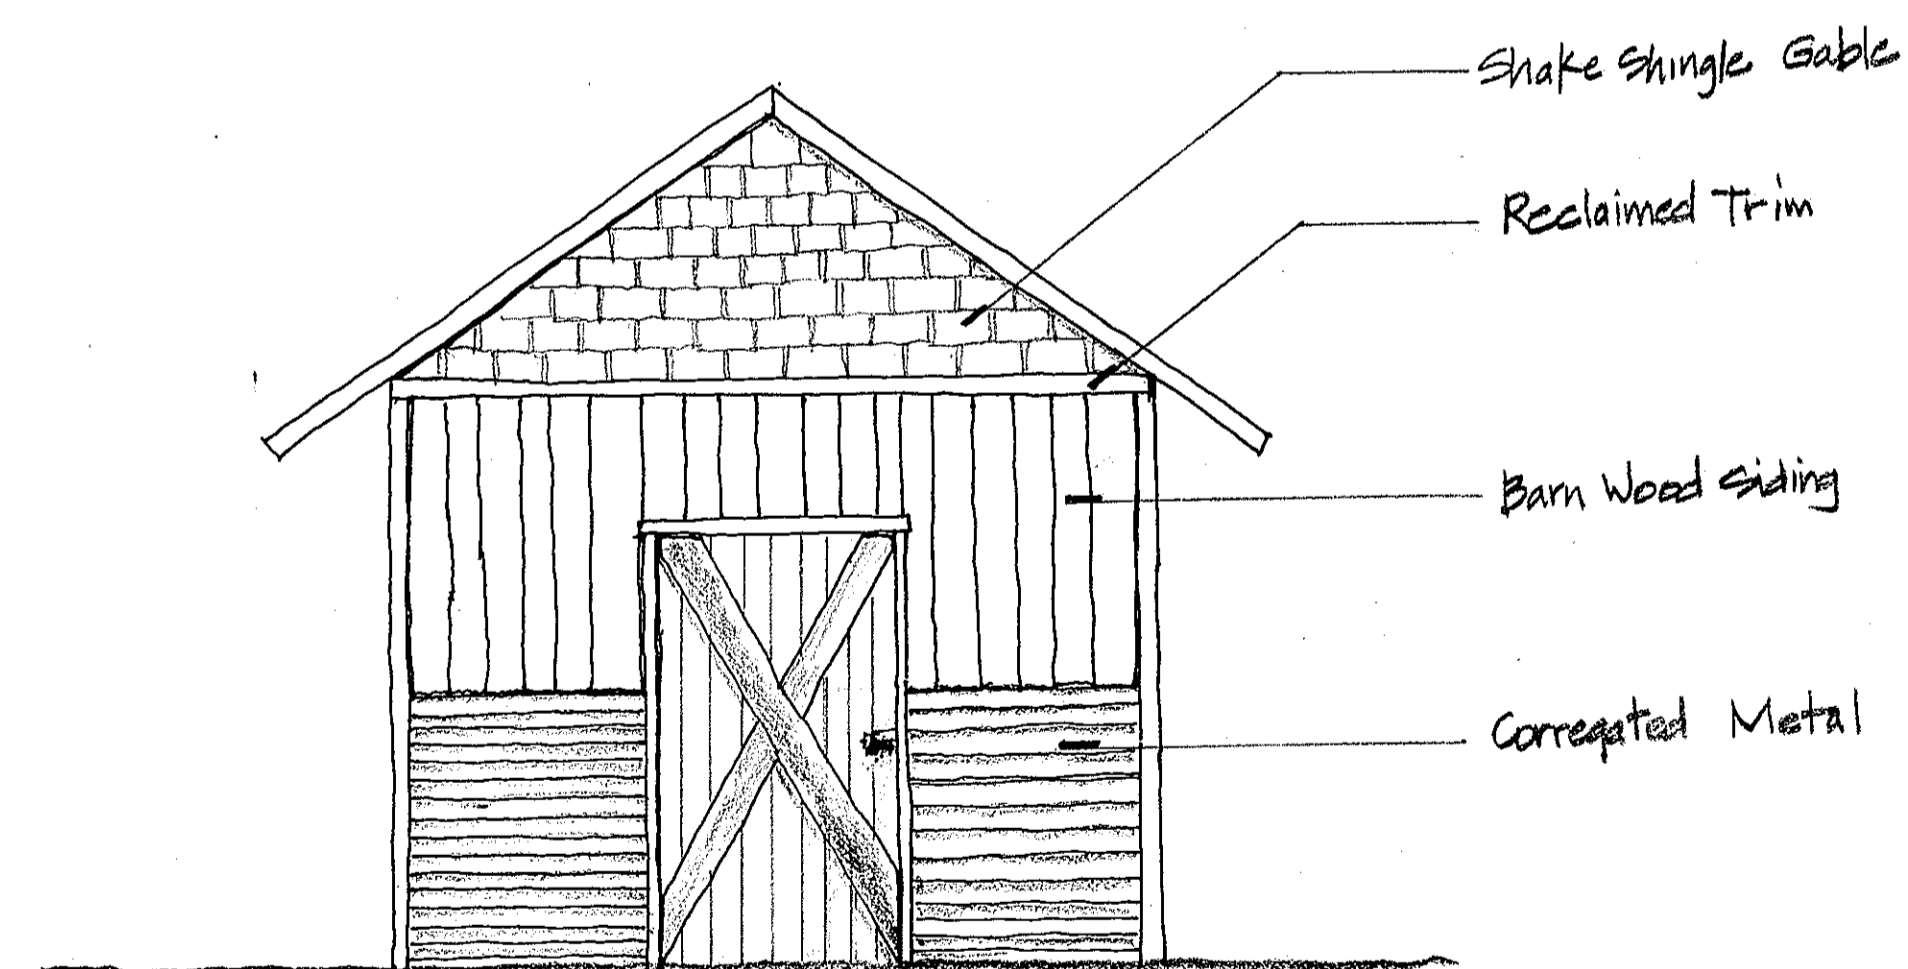

| REVISIONS | BY |
|-----------|----|
| | |
| | |
| | |
| | |
| | |
| | |
| | |

Entry Gate and Perimeter Fence Concept
scale 1"=3'

Shade Structure
with Culvert Gardens
side view

Shade Structure with Bench
Front View

Bench
side view

Storage Shed 12' x 18'
End view scale 1"=3'-0"

Three Springs Community Garden
at Confluence Park

| | |
|-------|----------|
| Date | 12-31-15 |
| Scale | 1"=3'-0" |
| Drawn | A.M. |
| Job | |
| Sheet | 2 of 2 |
| Of | Sheets |