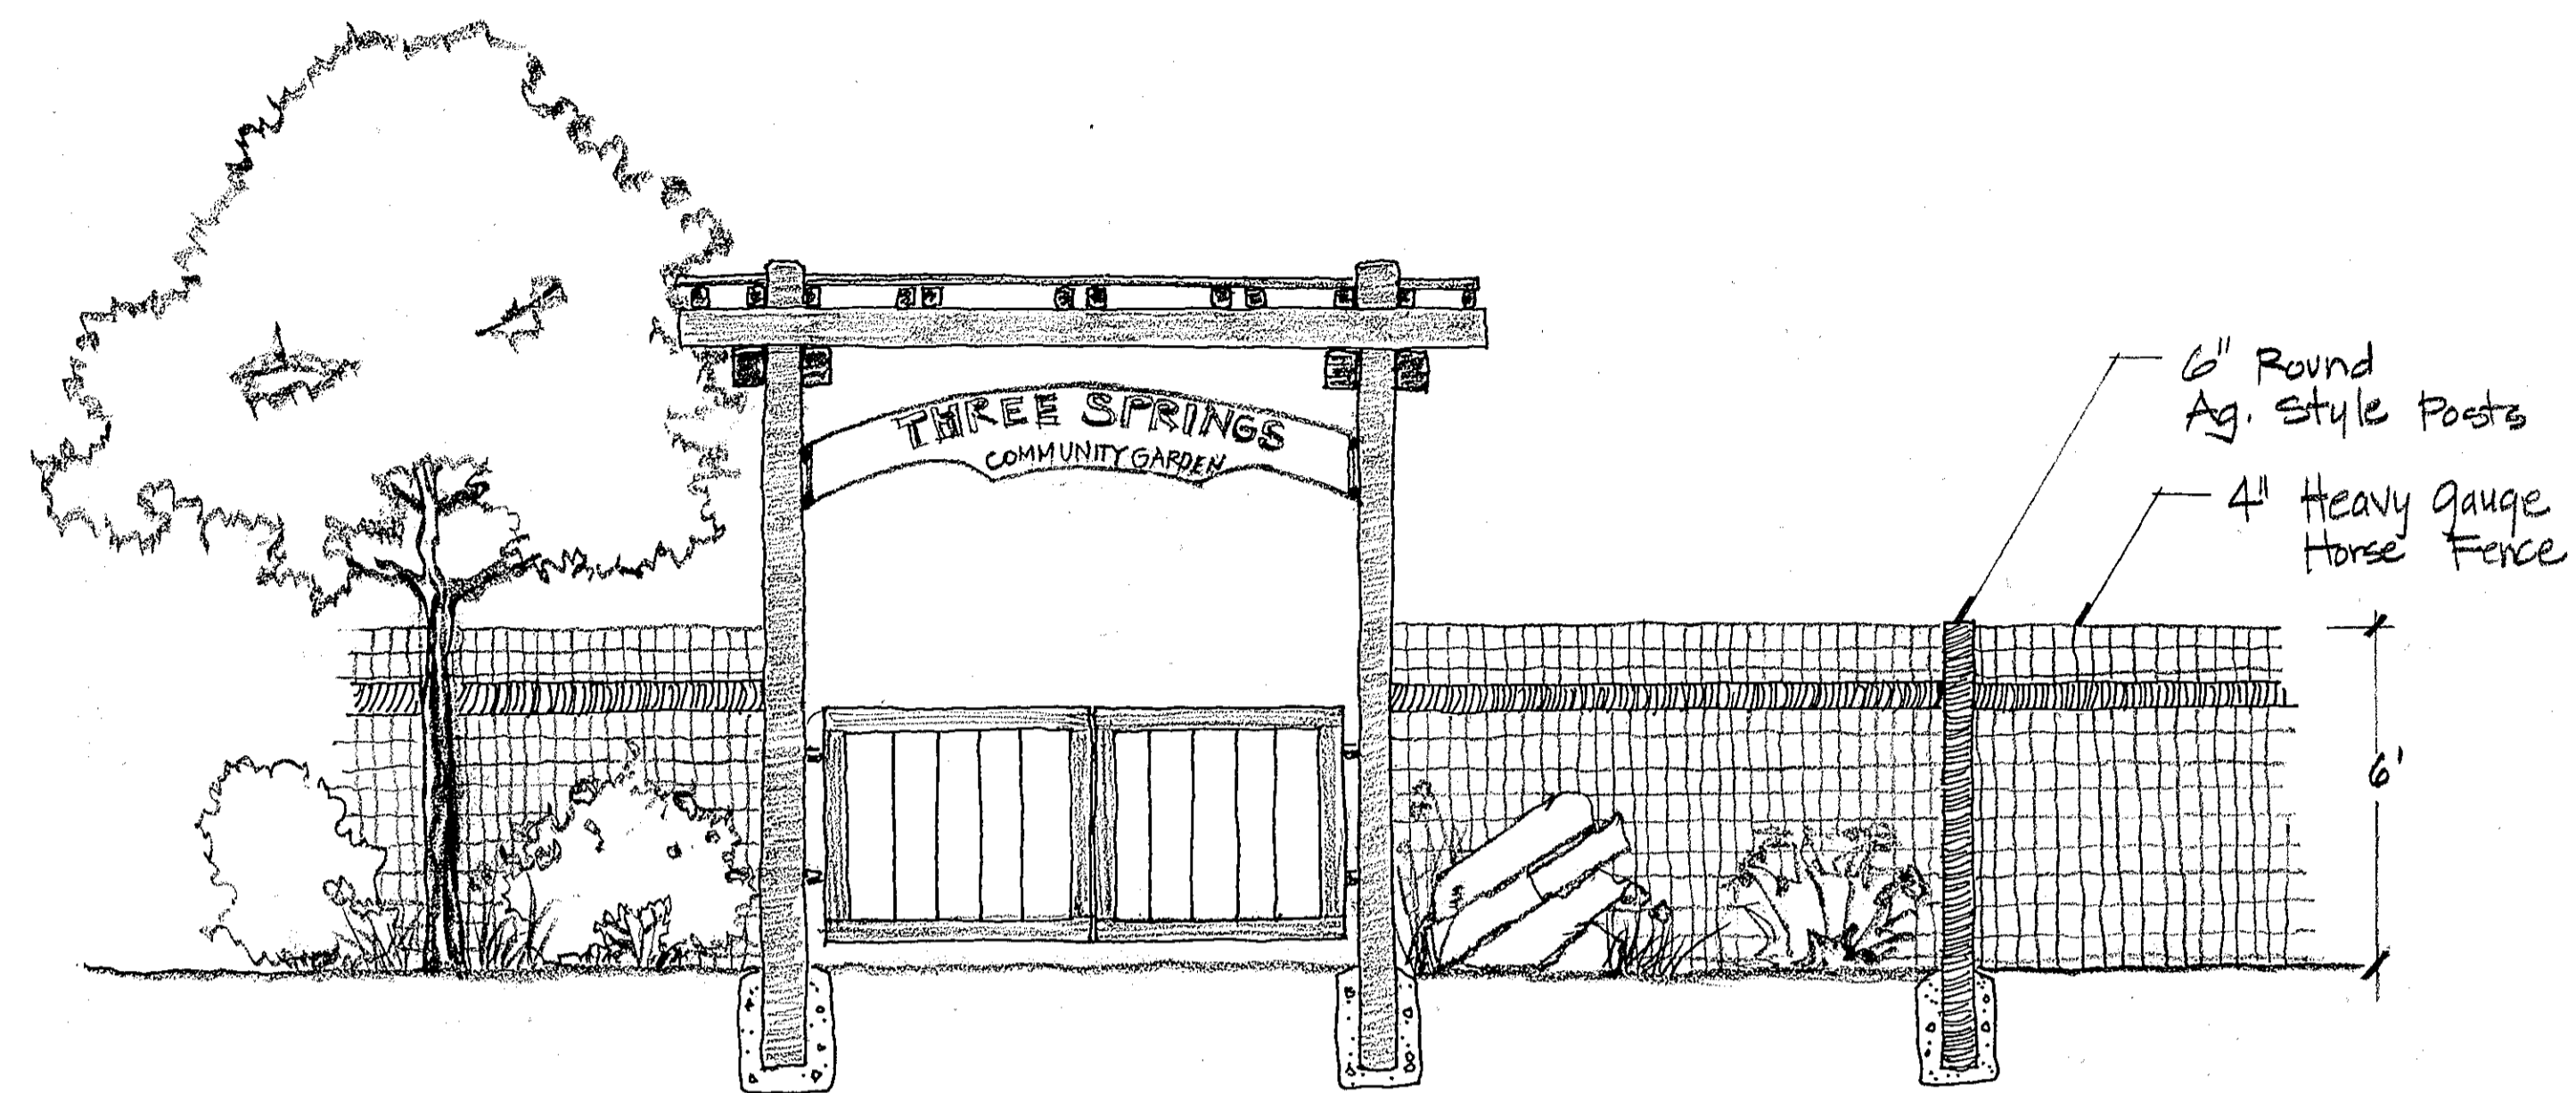

| REVISIONS | BY |
|-----------|----|
| | |
| | |
| | |
| | |
| | |
| | |
| | |

Entry Gate and Perimeter Fence Concept
scale 1"=3'

Shade Structure
with Culvert Gardens
side view

Shade Structure with Bench
Front View

Bench
side view

Storage Shed 12' x 18'
End view scale 1"=3'-0"

Three Springs Community Garden
at Confluence Park

| | |
|-------|----------|
| Date | 12-31-15 |
| Scale | 1"=3'-0" |
| Drawn | A.M. |
| Job | |
| Sheet | 2 of 2 |
| Of | Sheets |