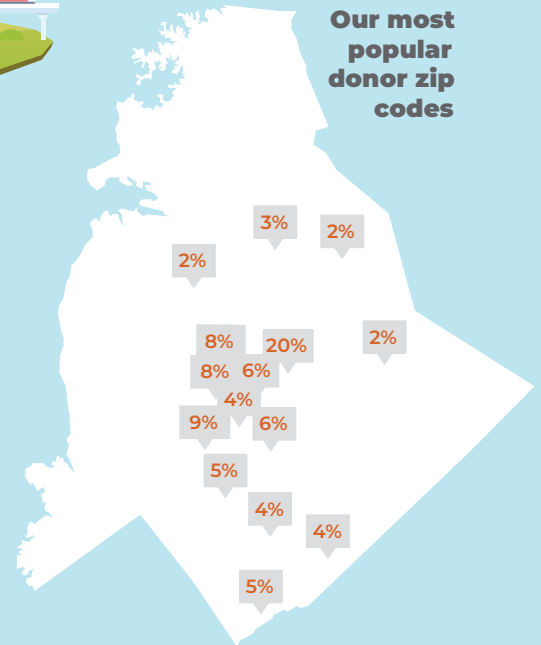

AUDIENCE PROFILE

2019

Website gender

Website age

2,489 Unique website visitors per month
sustaincharlotte.org

Social media followers

Follow us for all the latest

7,512 E-newsletter subscribers
Sign up today at sustaincharlotte.org

2,745 Event attendees