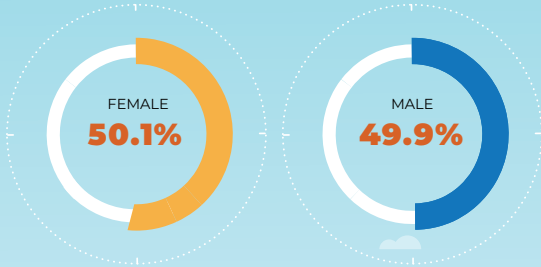

AUDIENCE PROFILE

2019

Website gender

Website age

2,489 Unique website visitors per month
sustaincharlotte.org

Social media followers

Follow us for all the latest

7,512 E-newsletter subscribers
Sign up today at sustaincharlotte.org

2,745 Event attendees