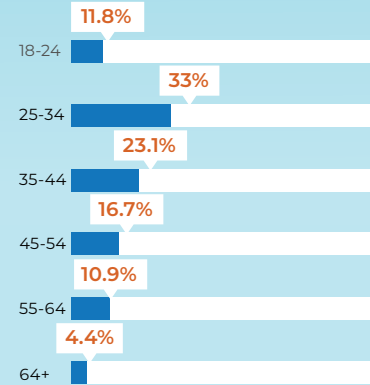

AUDIENCE PROFILE

2019

Website gender

Website age

2,489 Unique website visitors per month
sustaincharlotte.org

Social media followers

Follow us for all the latest

7,512 E-newsletter subscribers
Sign up today at sustaincharlotte.org

2,745 Event attendees