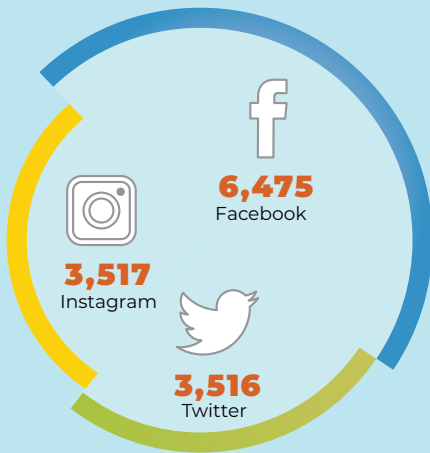

AUDIENCE PROFILE

2019

Website gender

Website age

2,489 Unique website visitors per month
sustaincharlotte.org

Social media followers

Follow us for all the latest

7,512 E-newsletter subscribers
Sign up today at sustaincharlotte.org

2,745 Event attendees