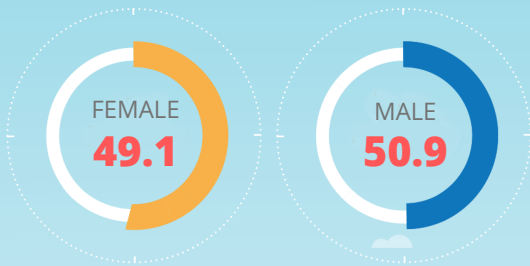

AUDIENCE PROFILE

Website visitor gender

Website visitor age

3,074 Unique website visitors per month
sustaincharlotte.org

Social media followers

Follow us for all the latest

8,024

E-newsletter subscribers