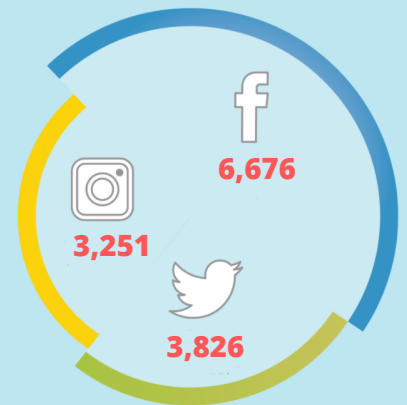

AUDIENCE PROFILE

Website visitor gender

Website visitor age

3,074 Unique website visitors per month
sustaincharlotte.org

Social media followers

Follow us for all the latest

8,024

E-newsletter subscribers

Sign up today at
sustaincharlotte.org

1,775

Average event attendees