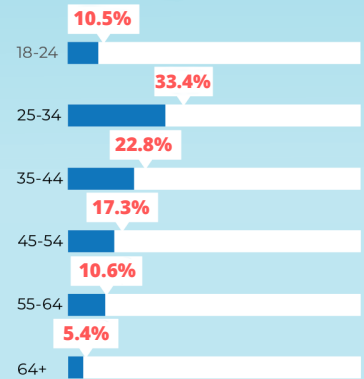

AUDIENCE PROFILE

Website visitor gender

Website visitor age

3,074 Unique website visitors per month
sustaincharlotte.org

Social media followers

Follow us for all the latest

8,024

E-newsletter subscribers