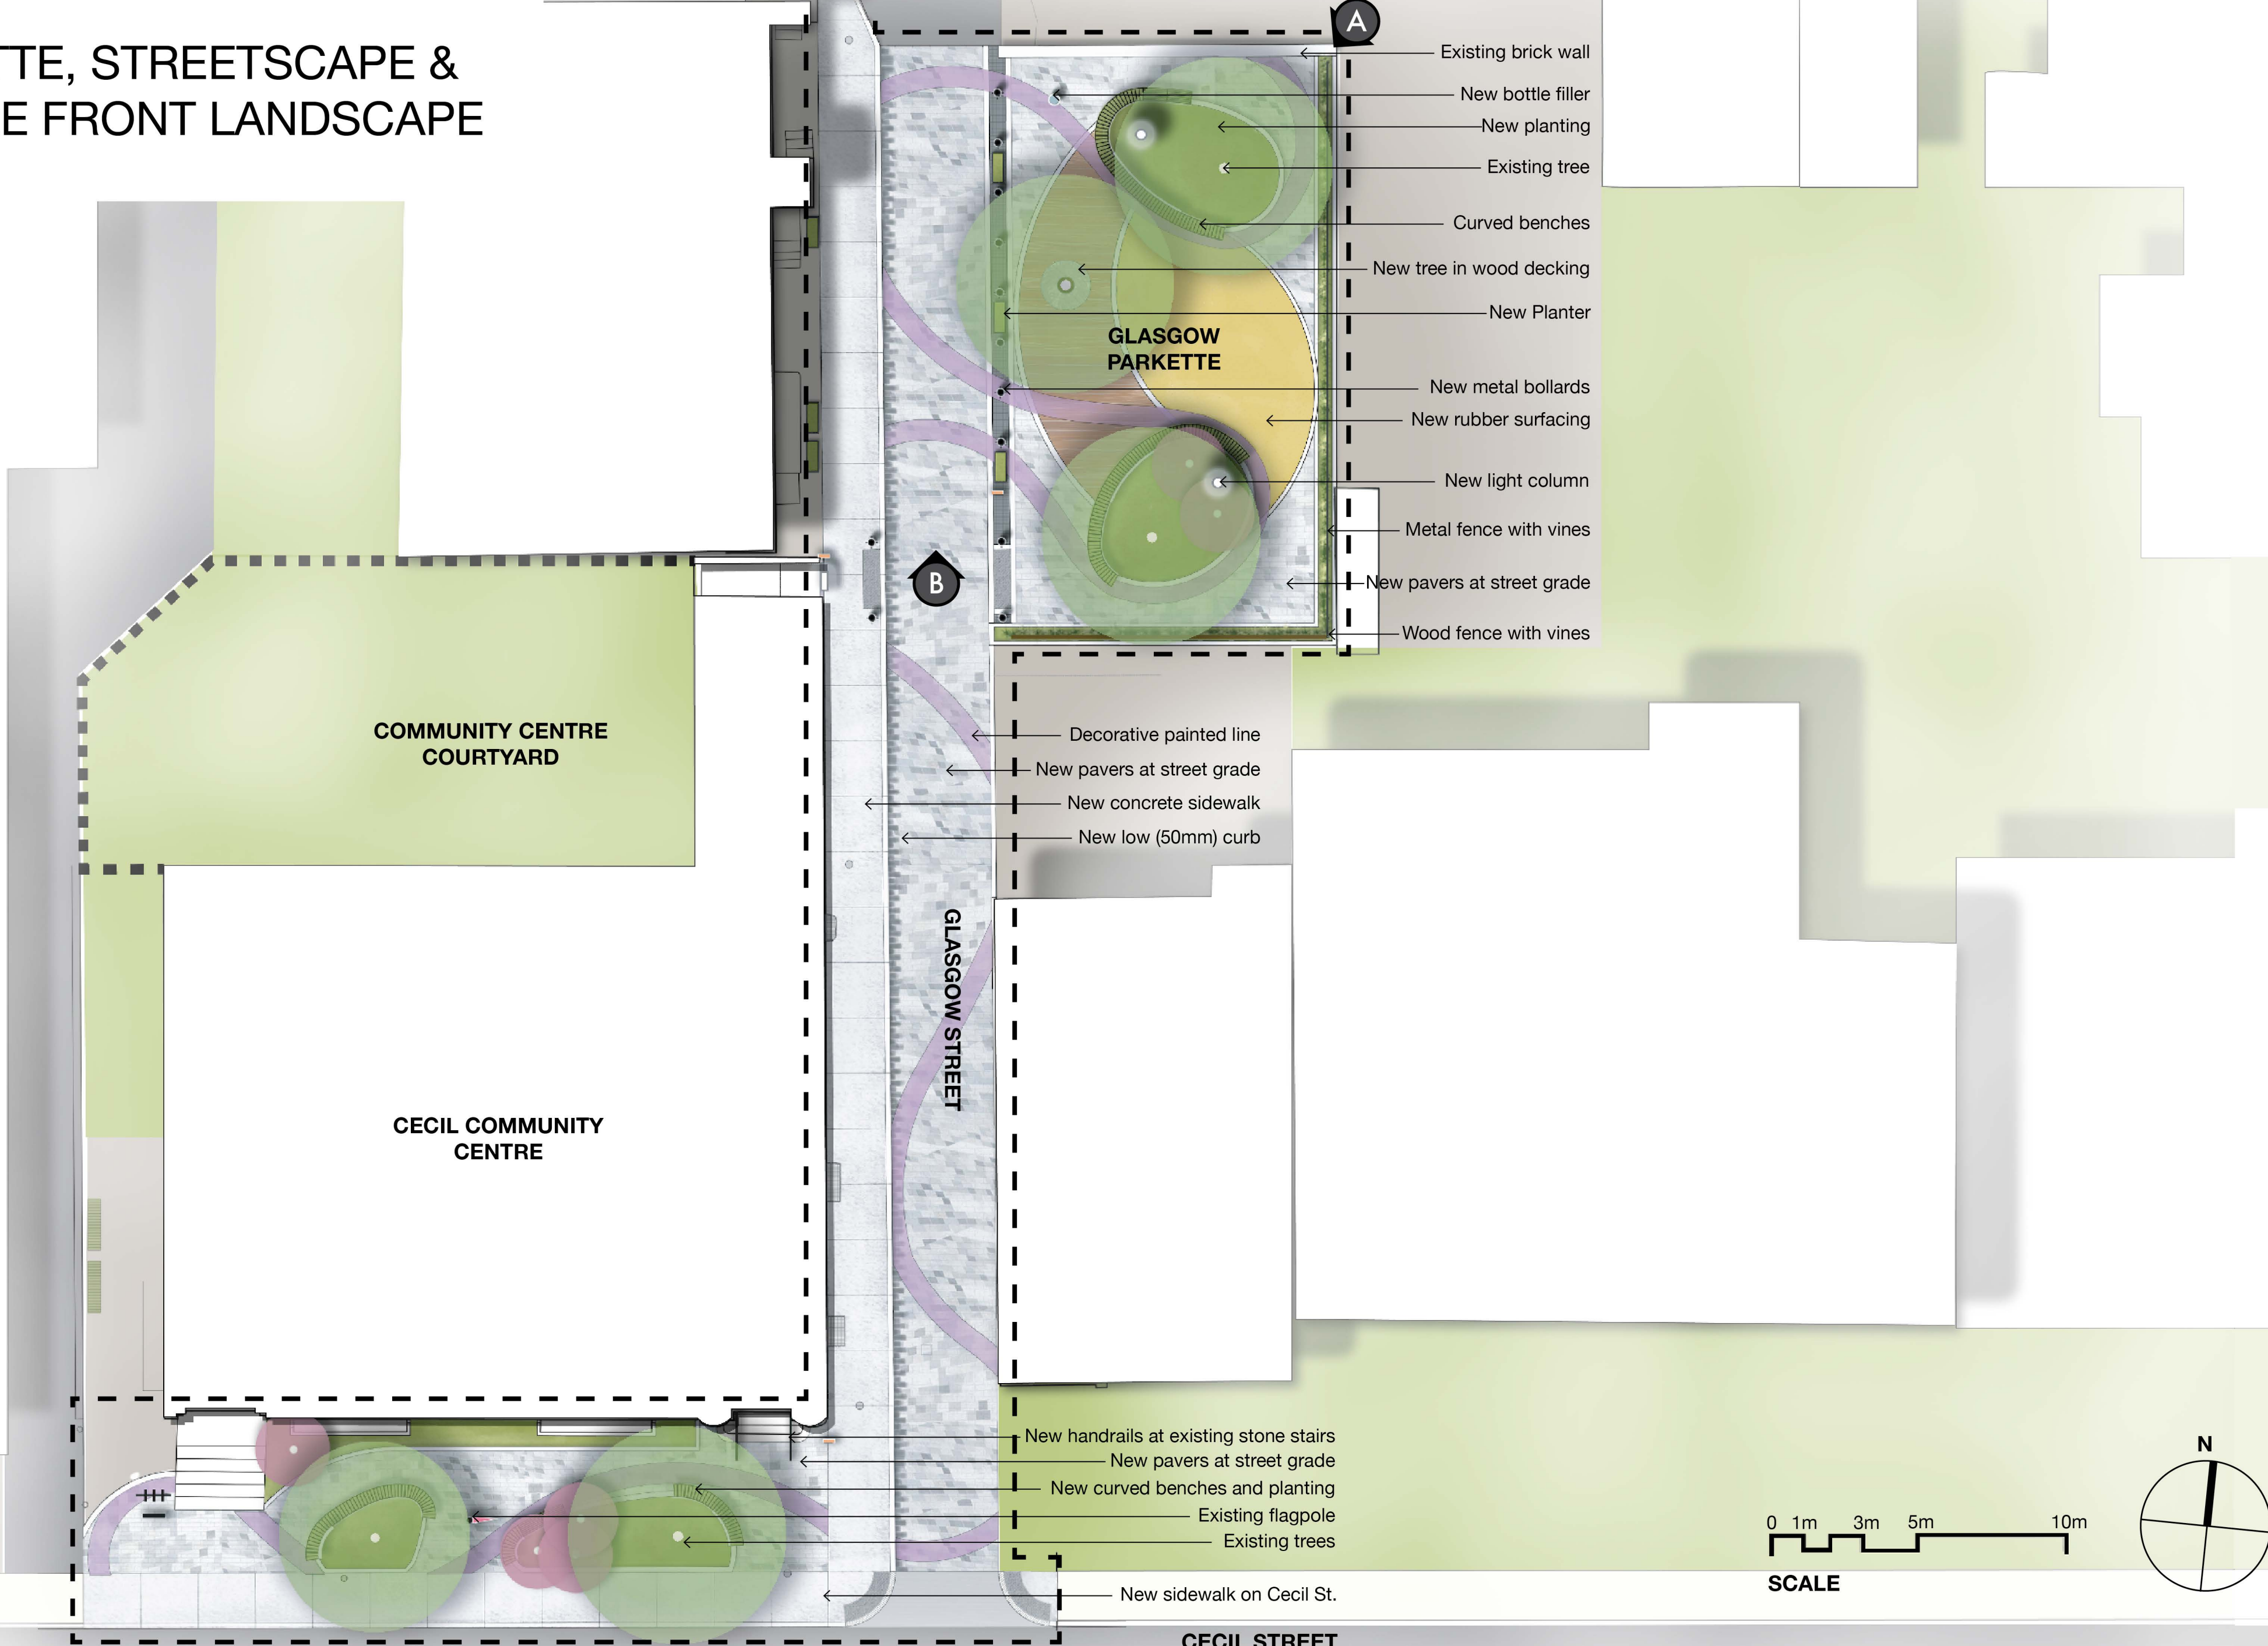

GLASGOW STREET PARKETTE, STREETScape & CECIL COMMUNITY CENTRE FRONT LANDSCAPE PLAN VIEW

SCALE