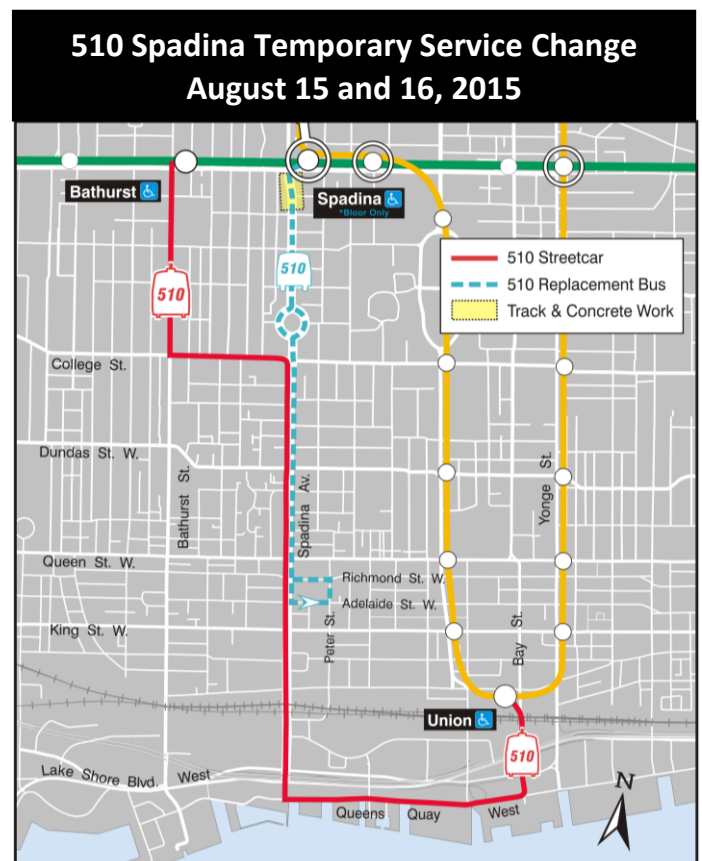

Transit Notice

Emergency streetcar track repairs Spadina Station - Streetcar loop

Date: August 15 and 16, 2015

Work description and purpose

This weekend, the TTC is making emergency streetcar track repairs in the tunnel leading to Spadina Station. The streetcar platform at Spadina Station will be closed. The work is scheduled for completion by morning service on Monday, August 17.

This work will require temporary changes to the 510 SPADINA streetcar service (*see below*).

Works hours

The work will be conducted inside the tunnel section each day between the hours of 7 a.m. and 10 p.m.

Traffic Restrictions

All TTC work vehicles and materials will be within the streetcar right-of-way, having no direct impact on vehicular traffic.

Temporary Transit Service Changes

During the track repairs the following temporary changes to service will be made.

- 510 Spadina Streetcar Route**
 Streetcars will be diverted to Bathurst Station, operating from Union Station both ways via: Queens Quay West, Spadina Avenue, College Street and Bathurst Street. Regular streetcar service will resume on Monday, August 17 at 5 a.m.
- 510 Temporary Spadina Bus Replacement Service**
 Buses will operate on Spadina Avenue (curb lane operation) between Spadina Station and the Adelaide/Spadina intersection. For the return northbound trip, buses will loop via: east on Adelaide Street, north on Peter Street, west on Richmond Street and north on Spadina Avenue to Spadina Station (street level).
- The new low-floor streetcars will operate exclusively on the 509 Harbourfront route this weekend.
- Customers will require TTC paper transfers to transfer between buses and streetcars.