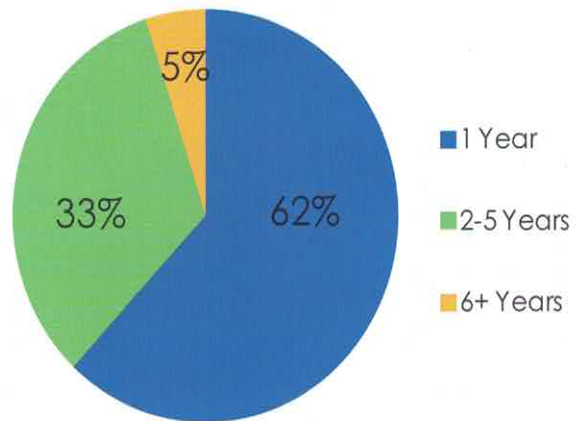

Student Information

Age of Students

Tutoring Locations

Volunteer Information

Age of Volunteers

Length of Service

school on wheels inc.
Tutoring Homeless Children Since 1993
www.schoolonwheels.org

FAQs

Who are our students?

Our students are homeless children who live in shelters, motels, cars, on the street and in group foster homes. We tutor children from kindergarten through twelfth grade. The average age of our students is 8 years old.