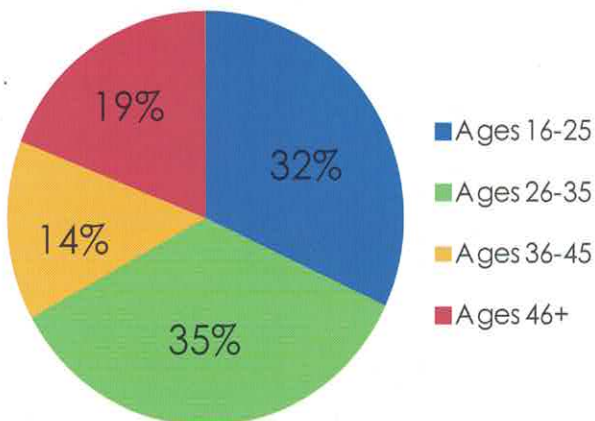

Student Information

Age of Students

Tutoring Locations

Volunteer Information

Age of Volunteers

Length of Service

school on wheels inc.
Tutoring Homeless Children Since 1993
www.schoolonwheels.org

FAQs

Who are our students?

Our students are homeless children who live in shelters, motels, cars, on the street and in group foster homes. We tutor children from kindergarten through twelfth grade. The average age of our students is 8 years old.