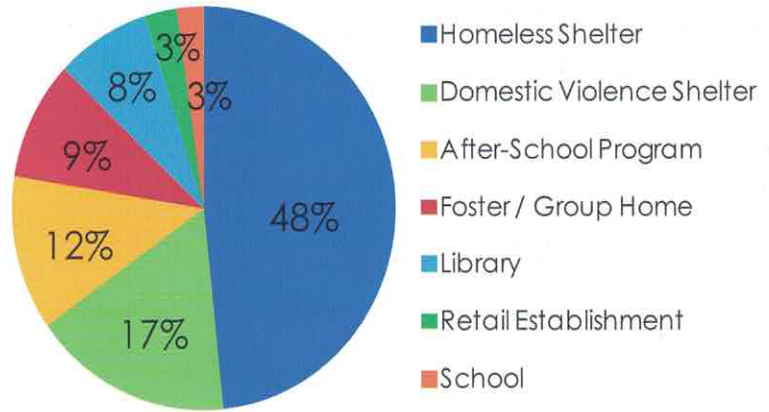

Tutoring Locations