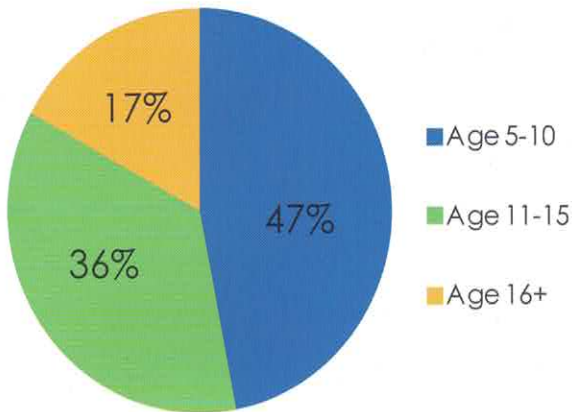

school on wheels inc.
Tutoring Homeless Children Since 1993
www.schoolonwheels.org

Student Information

Age of Students