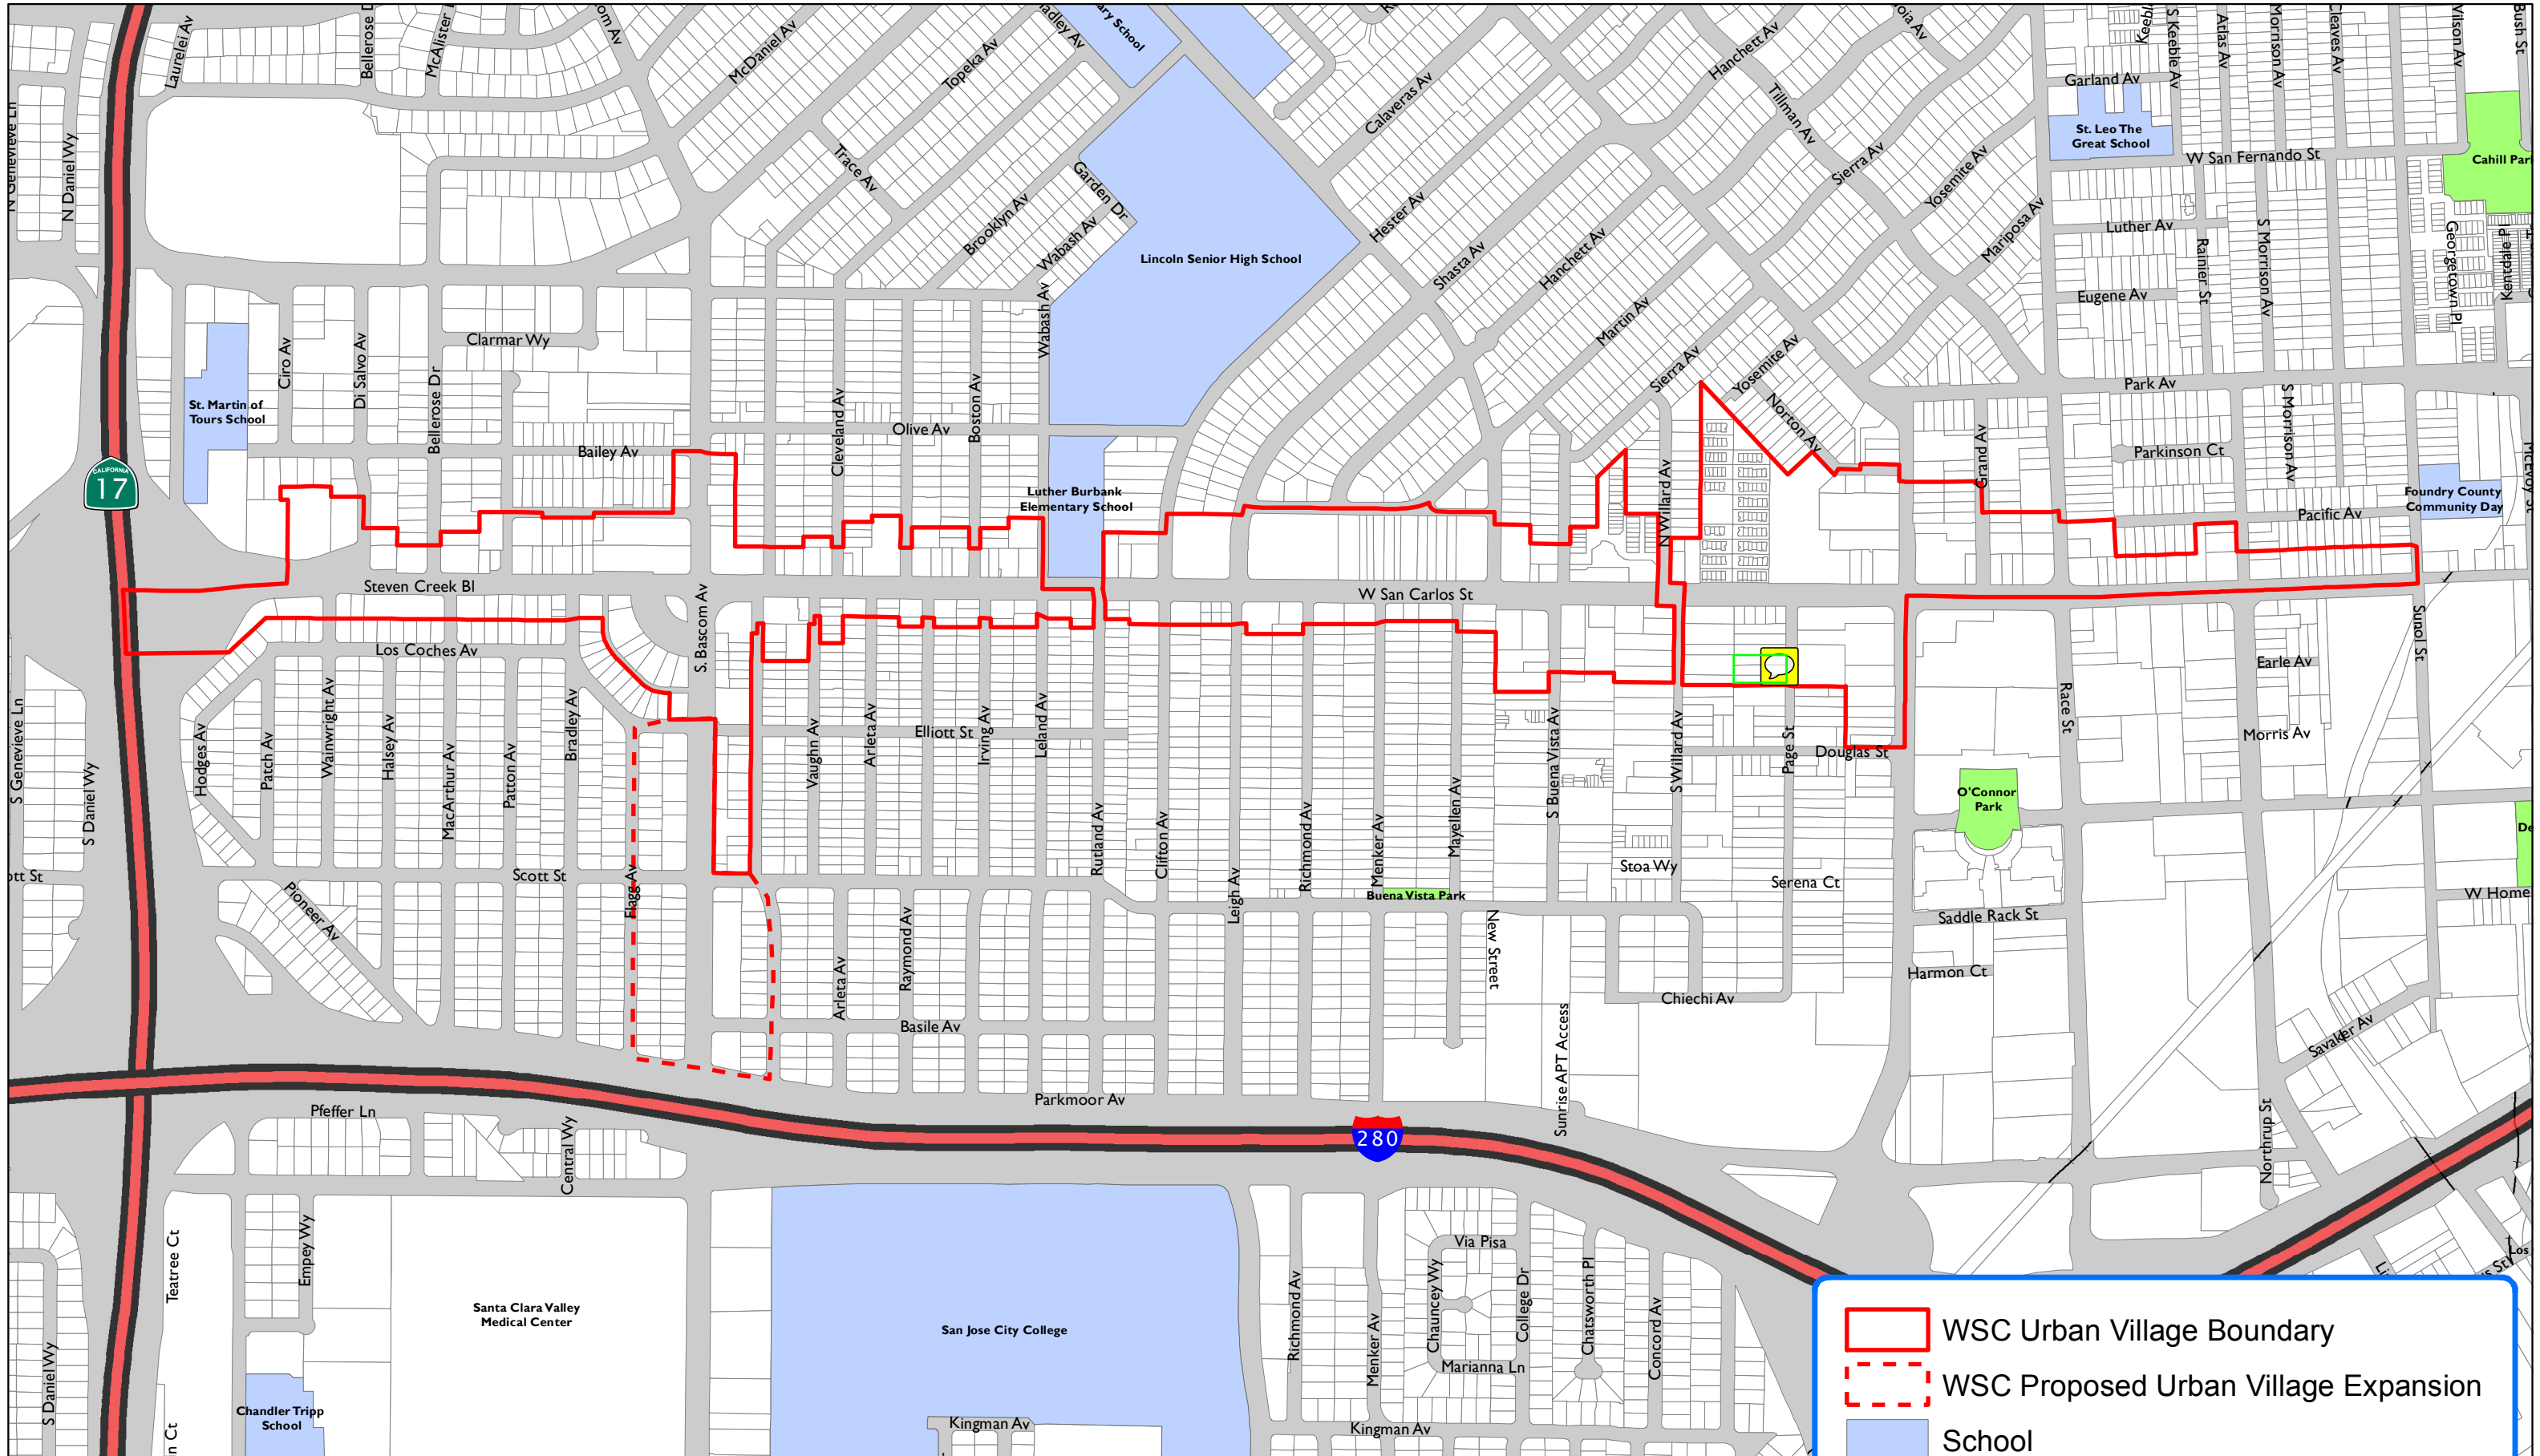

West San Carlos Urban Village Planning Area

-  WSC Urban Village Boundary
-  WSC Proposed Urban Village Expansion
-  School
-  Park