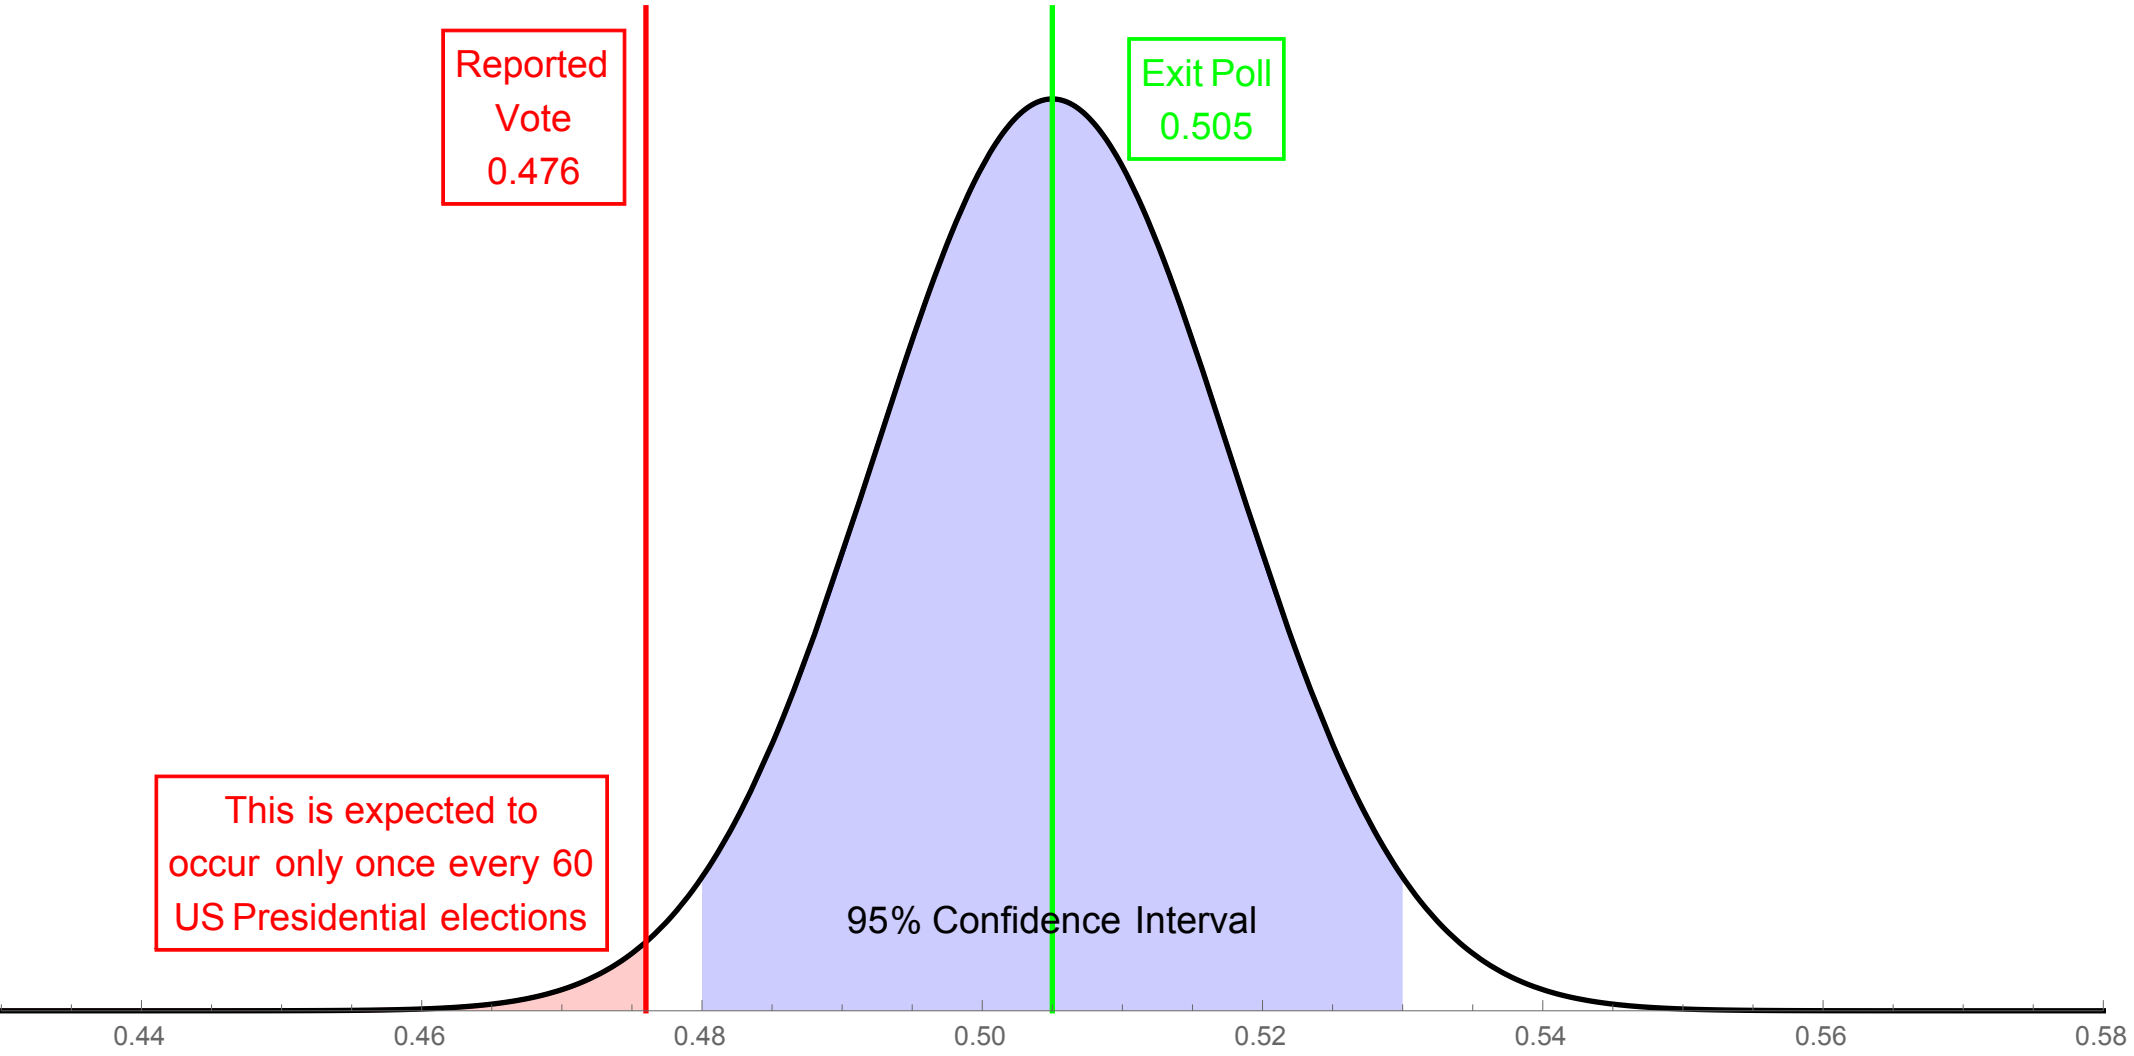

Clinton PA Official Vote Share of 47.6% contradicted by Exit Poll Share of 50.5%

Clinton Pennsylvania Vote Share