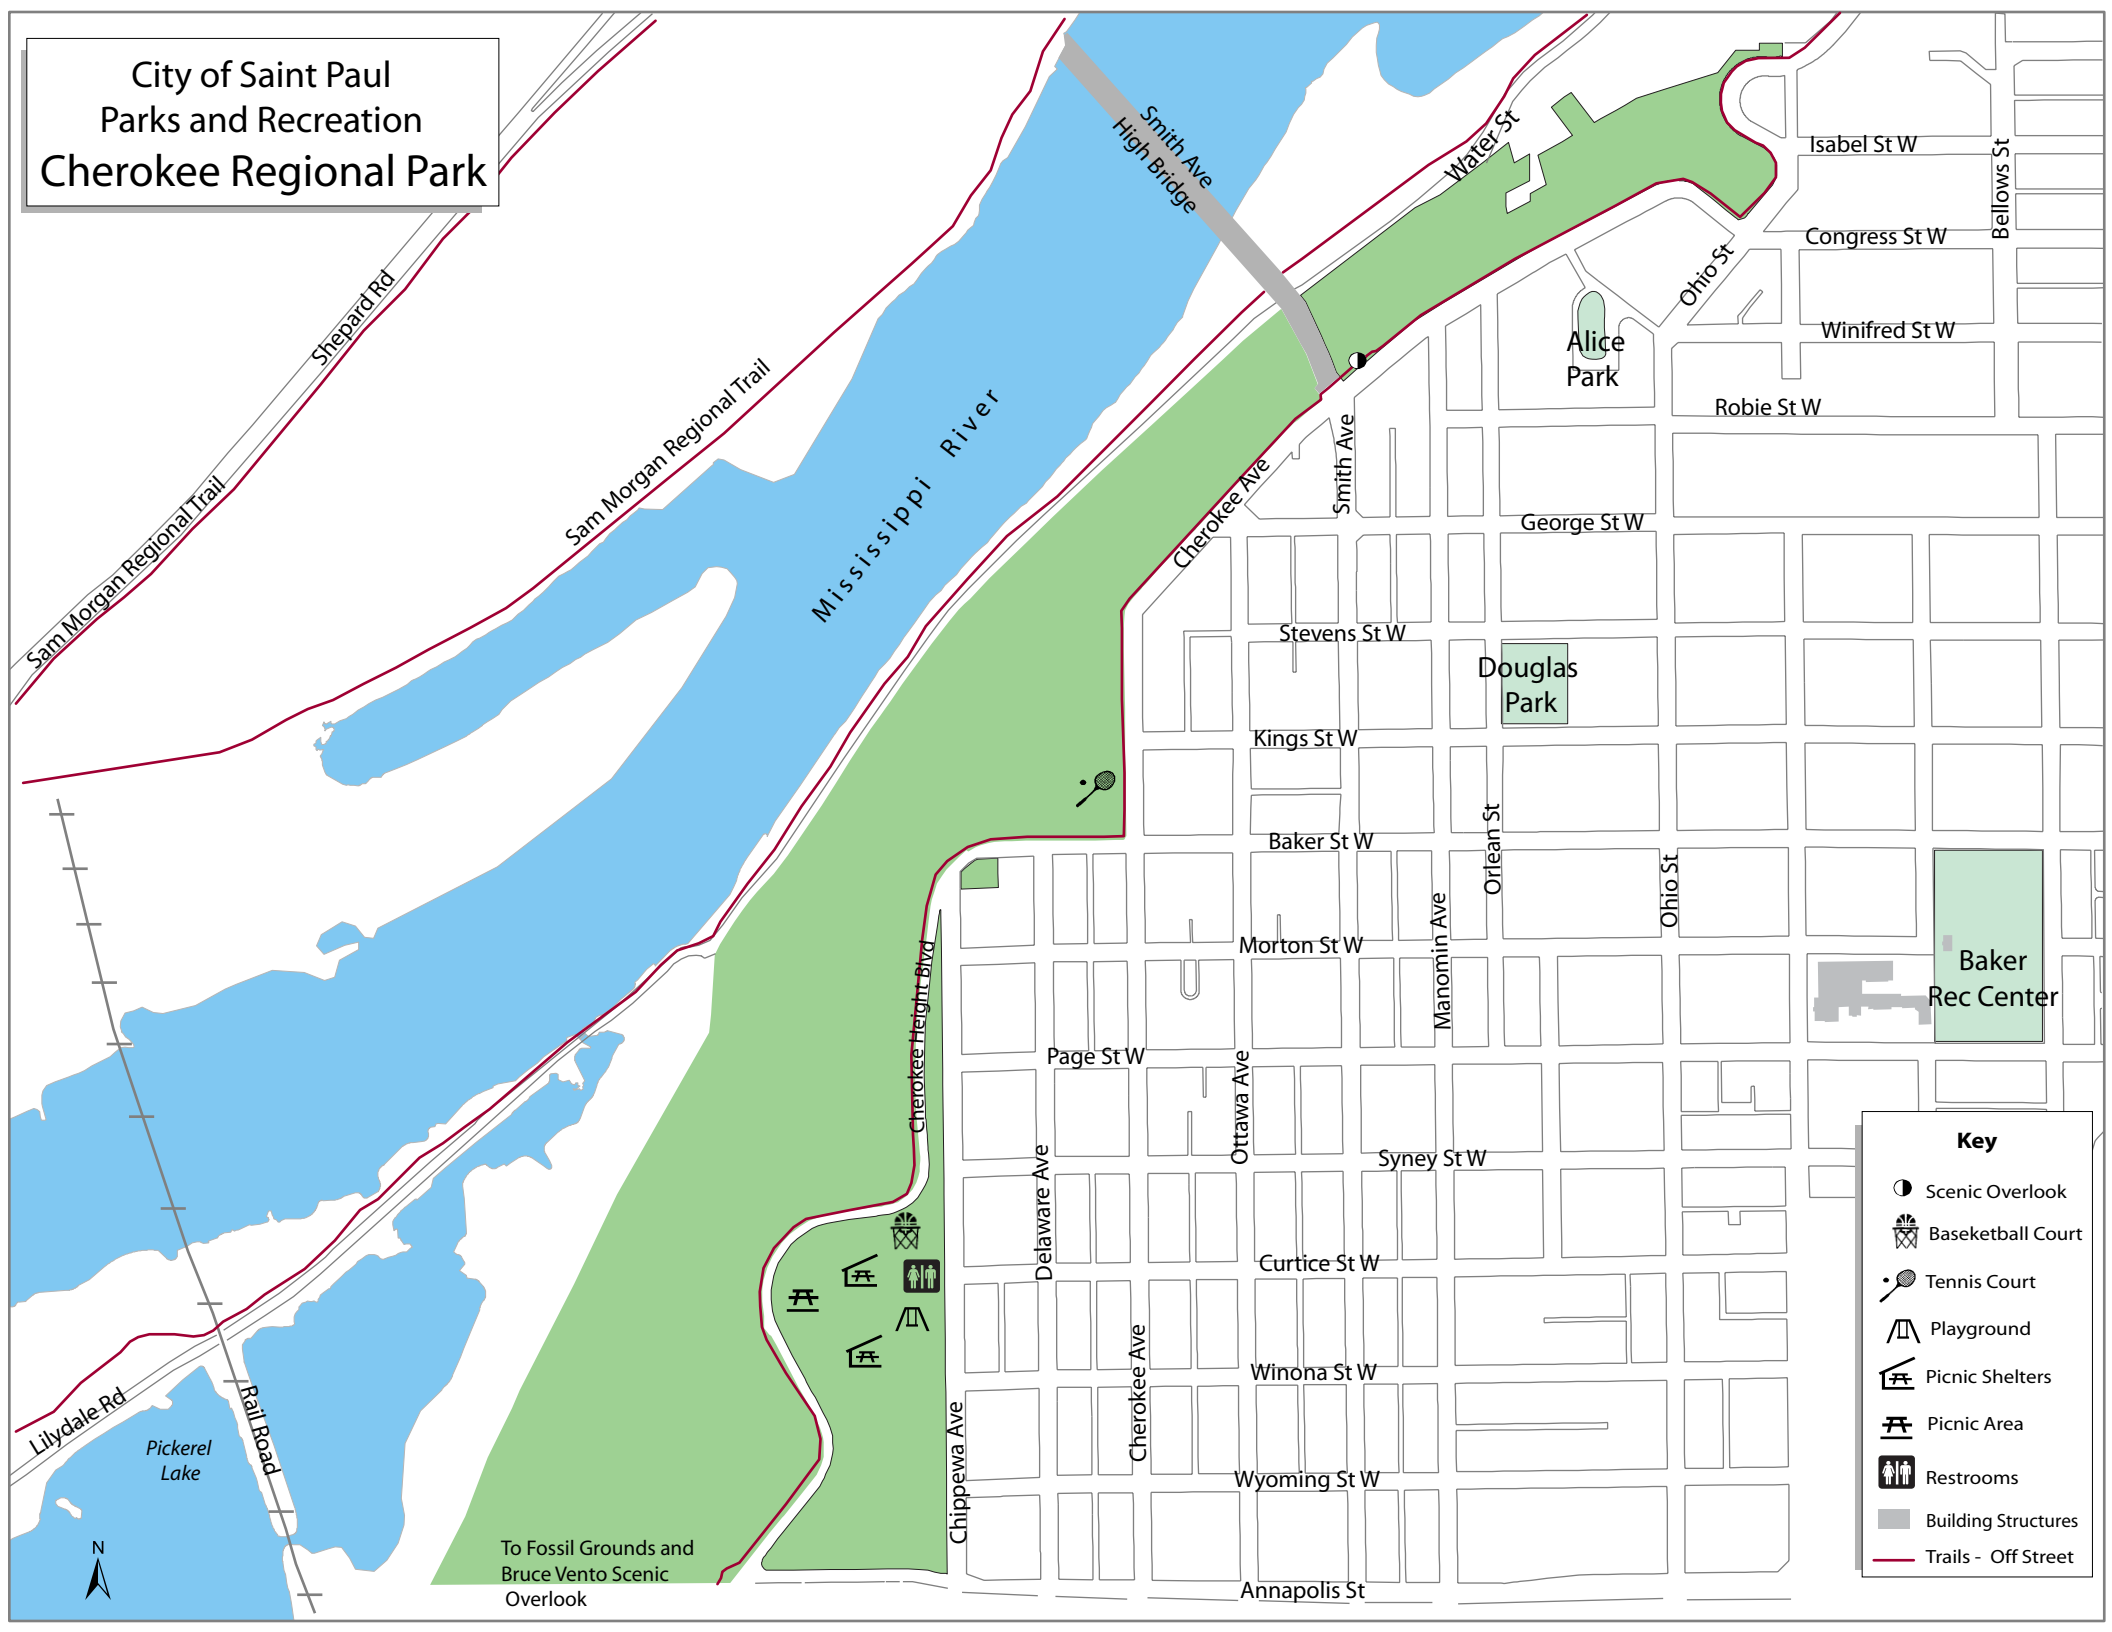

City of Saint Paul  
Parks and Recreation  
Cherokee Regional Park

**Key**

- Scenic Overlook
- Basketball Court
- Tennis Court
- Playground
- Picnic Shelters
- Picnic Area
- Restrooms
- Building Structures
- Trails - Off Street

To Fossil Grounds and  
Bruce Vento Scenic  
Overlook