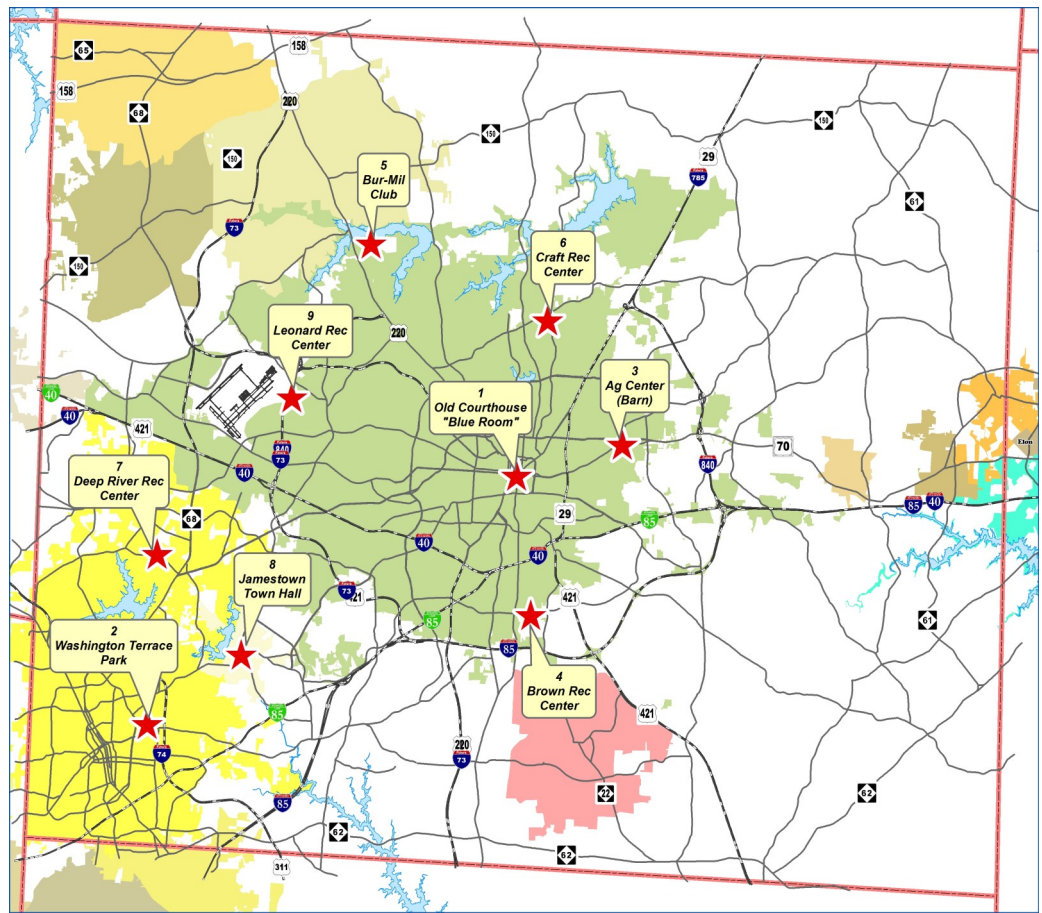

**Guilford County Board of Elections
One-Stop Early Voting Schedule
November 6, 2018 General Elections**

- 1. Old Courthouse- Blue Room**
First Floor
301 W. Market St, Greensboro
- 2. Washington Terrace Park**
101 Gordon St, High Point

Additional Locations:

- 3. Ag Center (Barn)**
3309 Burlington Rd, Greensboro
- 4. Brown Recreation Center**
302 E. Vandalia Rd, Greensboro
- 5. Bur-Mil Club**
5834 Bur-Mill Club Rd, Greensboro
- 6. Craft Recreation Center**
3911 Yanceyville St, Greensboro
- 7. Deep River Recreation Center**
1529 Skeet Club Rd, High Point
- 8. Jamestown Town Hall**
301 E Main St, Jamestown
- 9. Leonard Recreation Center**
6324 Ballinger Rd, Greensboro

			Wednesday Oct 17 Locations 1&2 8am - 5pm Locations 3-9 7am - 7pm	Thursday Oct 18 Locations 1&2 8am - 5pm Locations 3-9 7am - 7pm	Friday Oct 19 Locations 1&2 8am - 5pm Locations 3-9 7am - 7pm	Saturday Oct 20 ALL SITES CLOSED
Sunday Oct 21 ALL SITES CLOSED	Monday Oct 22 Locations 1&2 8am - 5pm Locations 3-9 7am - 7pm	Tuesday Oct 23 Locations 1&2 8am - 5pm Locations 3-9 7am - 7pm	Wednesday Oct 24 Locations 1&2 8am - 5pm Locations 3-9 7am - 7pm	Thursday Oct 25 Locations 1&2 8am - 5pm Locations 3-9 7am - 7pm	Friday Oct 26 Locations 1&2 8am - 5pm Locations 3-9 7am - 7pm	Saturday Oct 27 ALL SITES CLOSED
Sunday Oct 28 Locations 3-9 12pm - 5pm	Monday Oct 29 Locations 1&2 8am - 5pm Locations 3-9 7am - 7pm	Tuesday Oct 30 Locations 1&2 8am - 5pm Locations 3-9 7am - 7pm	Wednesday Oct 31 Locations 1&2 8am - 5pm Locations 3-9 7am - 7pm	Thursday Nov 1 Locations 1&2 8am - 5pm Locations 3-9 7am - 7pm	Friday Nov 2 Locations 1&2 8am - 5pm Locations 3-9 7am - 7pm	Saturday Nov 3 All Sites Open 8am - 1pm
CLOSED	CLOSED	Tuesday Nov 6 Election Day <i>Voting at your assigned precinct 6:30am - 7:30pm</i>			<p>For further election related information visit our website at www.guilfordelections.org or call: Greensboro - 336-641-3836 High Point - 336-641-7895</p>	