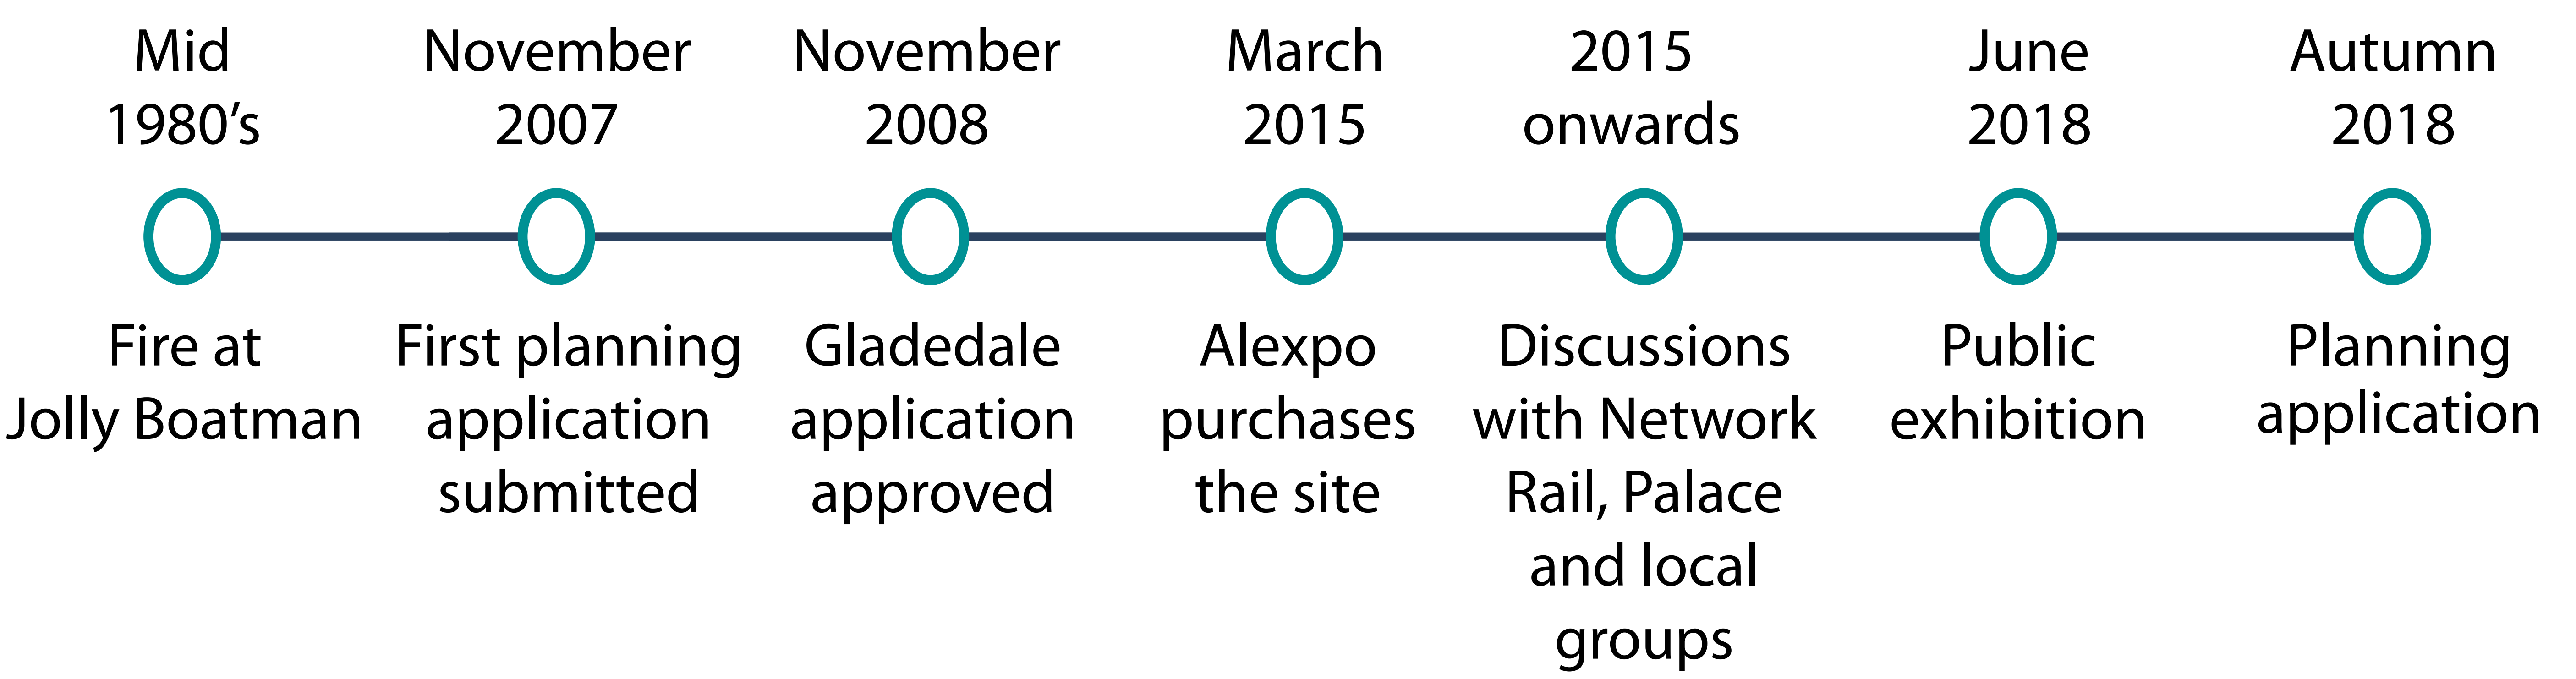

PROPOSALS FOR THE HAMPTON COURT STATION SITE

Welcome

Thank you for visiting our exhibition.

We are pleased to welcome you to view our new proposals for the Hampton Court Station site.

If you have any questions, please feel free to speak with a member of the project team.

Aerial of the site

Timeline

Photographs of the site

Existing taxi / bus drop off area outside station entrance

Car dealership adjacent to Hampton Court Way

The hoarded Jolly Boatman

Open area next to the car dealership facing Hampton Court Way

Looking towards the station from far south east corner of the car park

Entrance into station from existing car park